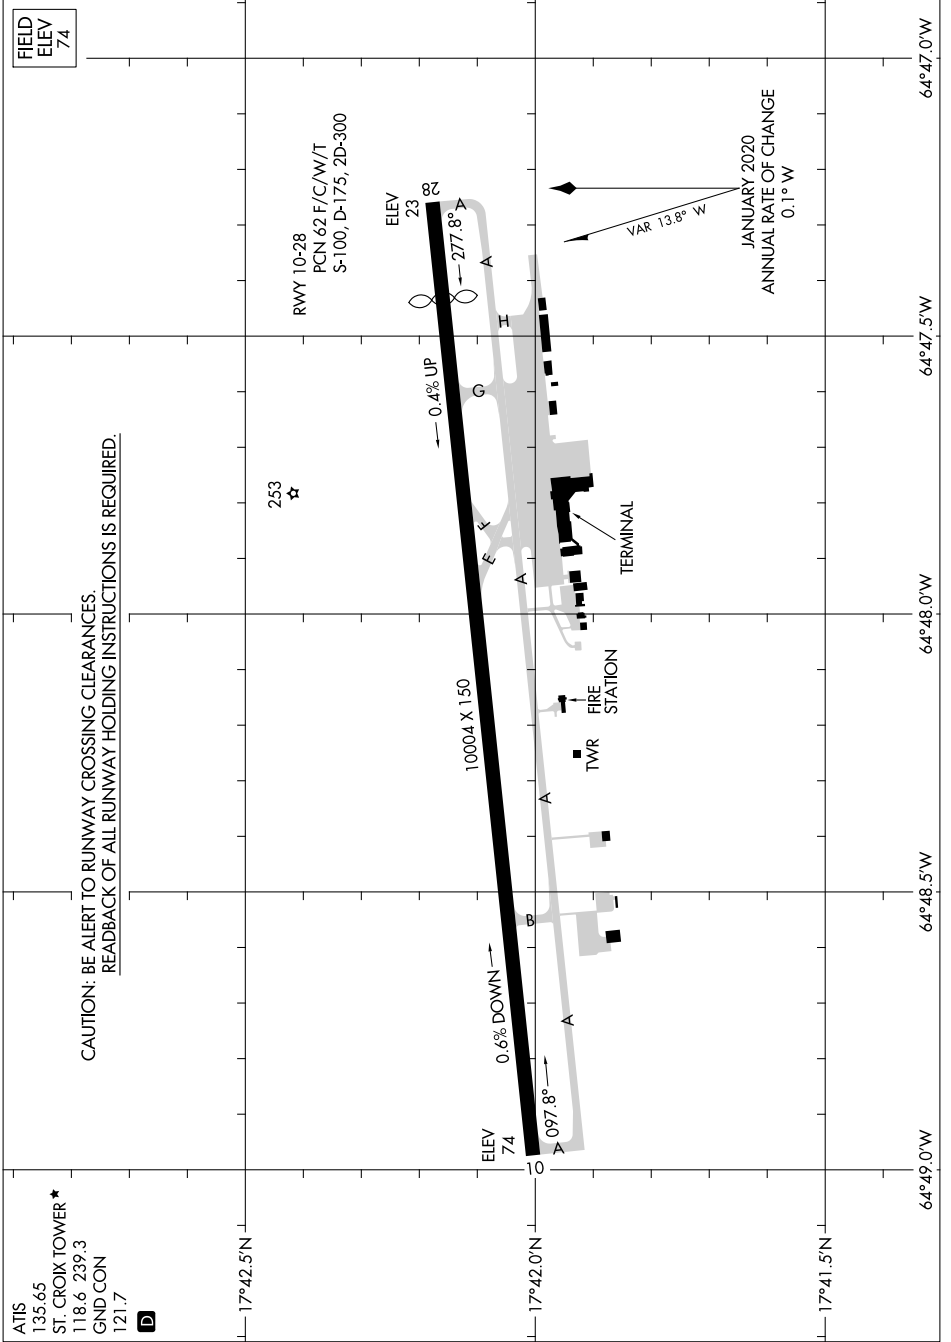

21224

# AIRPORT DIAGRAM

AL-5008 (FAA)

HENRY E ROHLSSEN (STX)(TISX)  
CHRISTIANSTED, ST. CROIX, VIRGIN ISLANDS

SE-3, 18 APR 2024 to 16 MAY 2024

SE-3, 18 APR 2024 to 16 MAY 2024

ATIS  
135.65  
ST. CROIX TOWER ★  
118.6, 239.3  
GND CON  
121.7

# AIRPORT DIAGRAM

21224

CHRISTIANSTED, ST. CROIX, VIRGIN ISLANDS  
HENRY E ROHLSSEN (STX)(TISX)