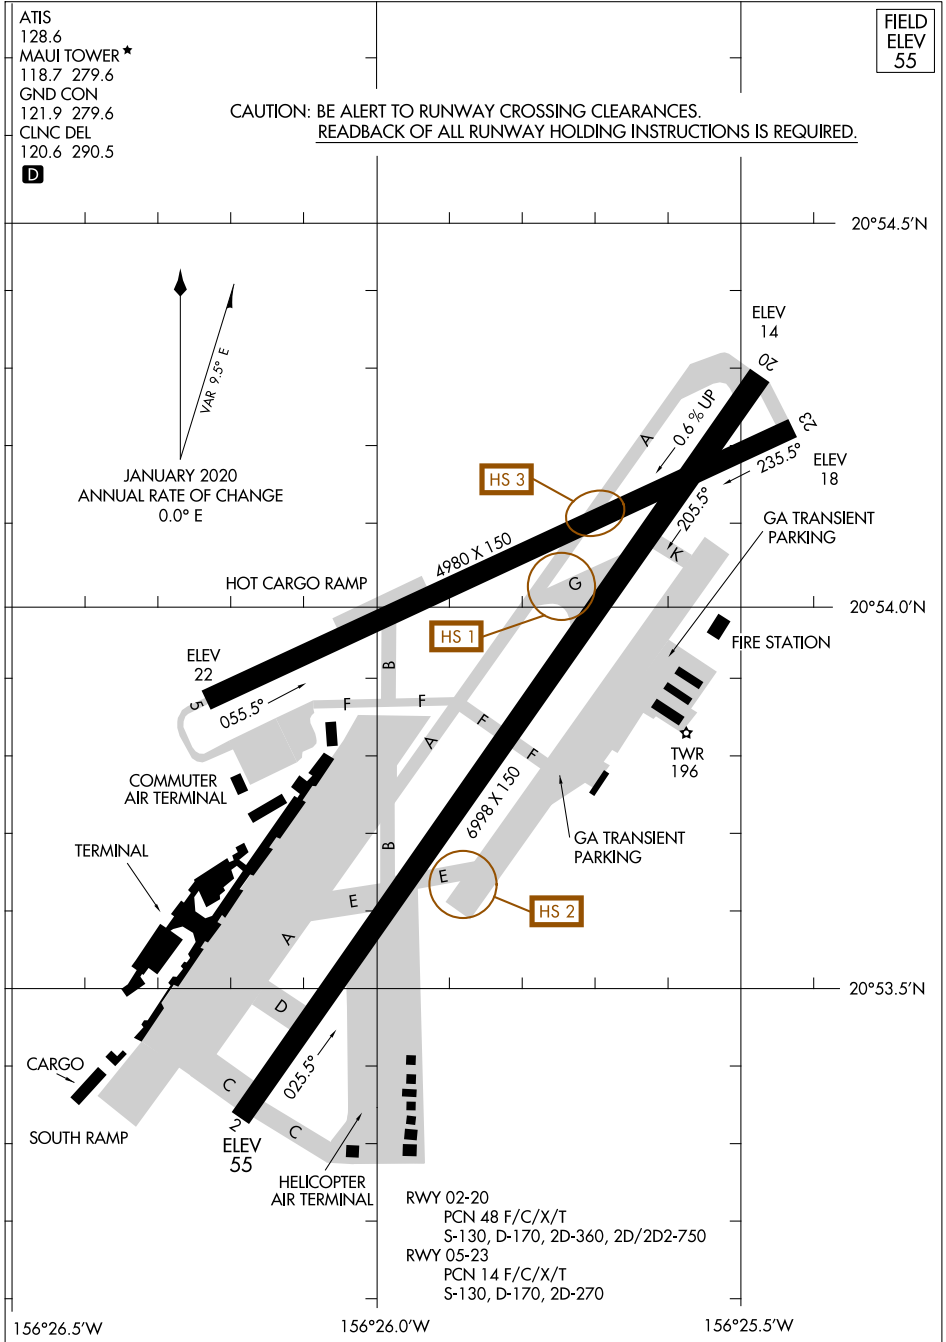

20310

AIRPORT DIAGRAM

AL-762 (FAA)

KAHULUI (OGG)(PHOG)
KAHULUI, HAWAII

ATIS
 128.6
 MAUI TOWER *
 118.7 279.6
 GND CON
 121.9 279.6
 CLNC DEL
 120.6 290.5

FIELD
 ELEV
 55

CAUTION: BE ALERT TO RUNWAY CROSSING CLEARANCES.
 READBACK OF ALL RUNWAY HOLDING INSTRUCTIONS IS REQUIRED.

D

PAC, 21 MAR 2024 to 16 MAY 2024

PAC, 21 MAR 2024 to 16 MAY 2024

AIRPORT DIAGRAM

20310

KAHULUI, HAWAII
KAHULUI (OGG)(PHOG)