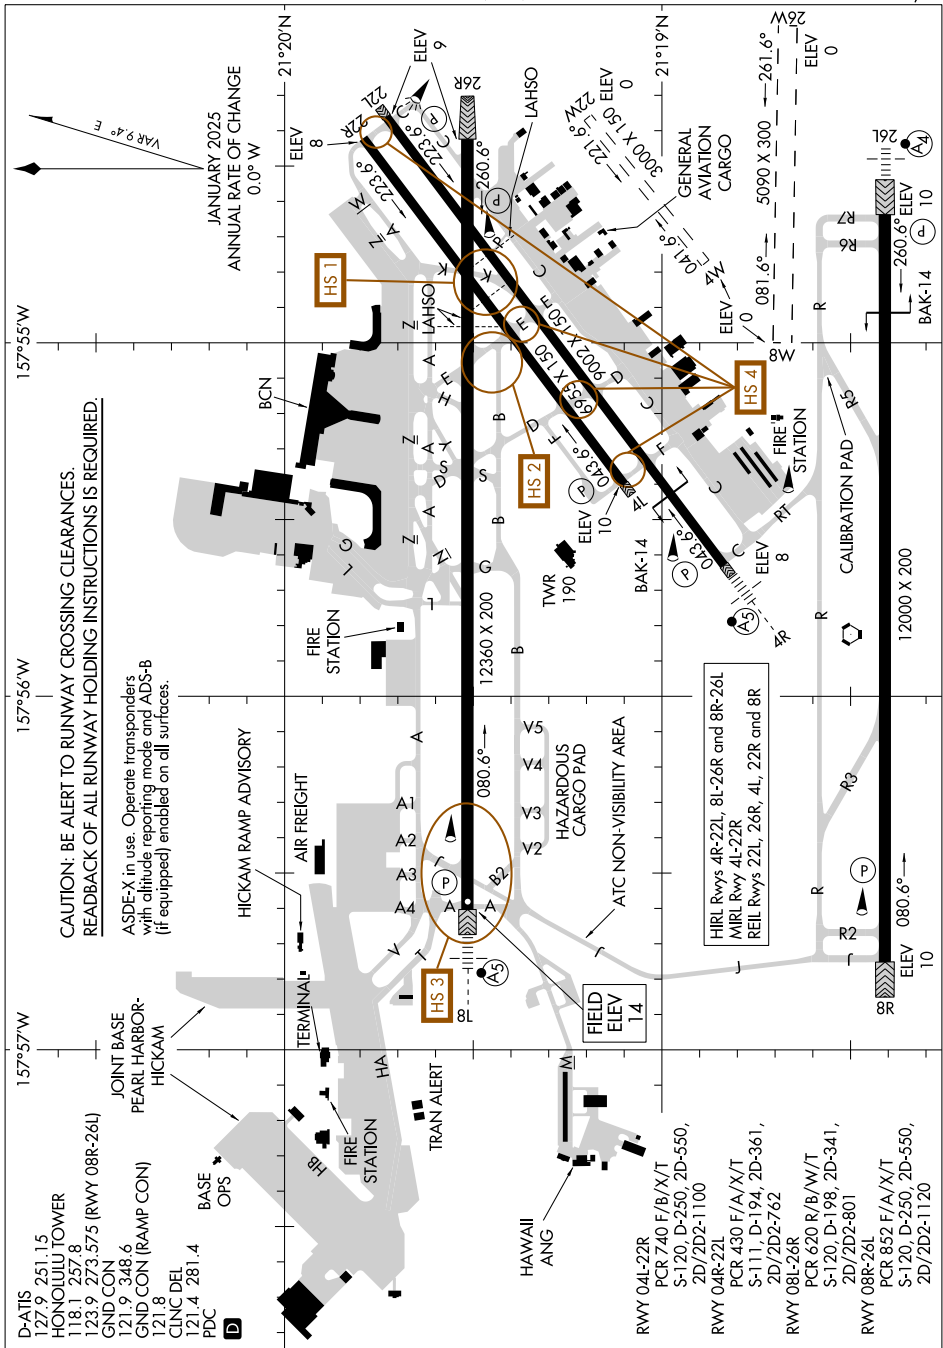

AIRPORT DIAGRAM

AL-754 (FAA)

DANIEL K INOUE INTL (HNL) (PHNL)
HONOLULU, HI

PAC, 17 APR 2025 to 12 JUN 2025

PAC, 17 APR 2025 to 12 JUN 2025

AIRPORT DIAGRAM

HONOLULU, HI
DANIEL K INOUE INTL (HNL) (PHNL)