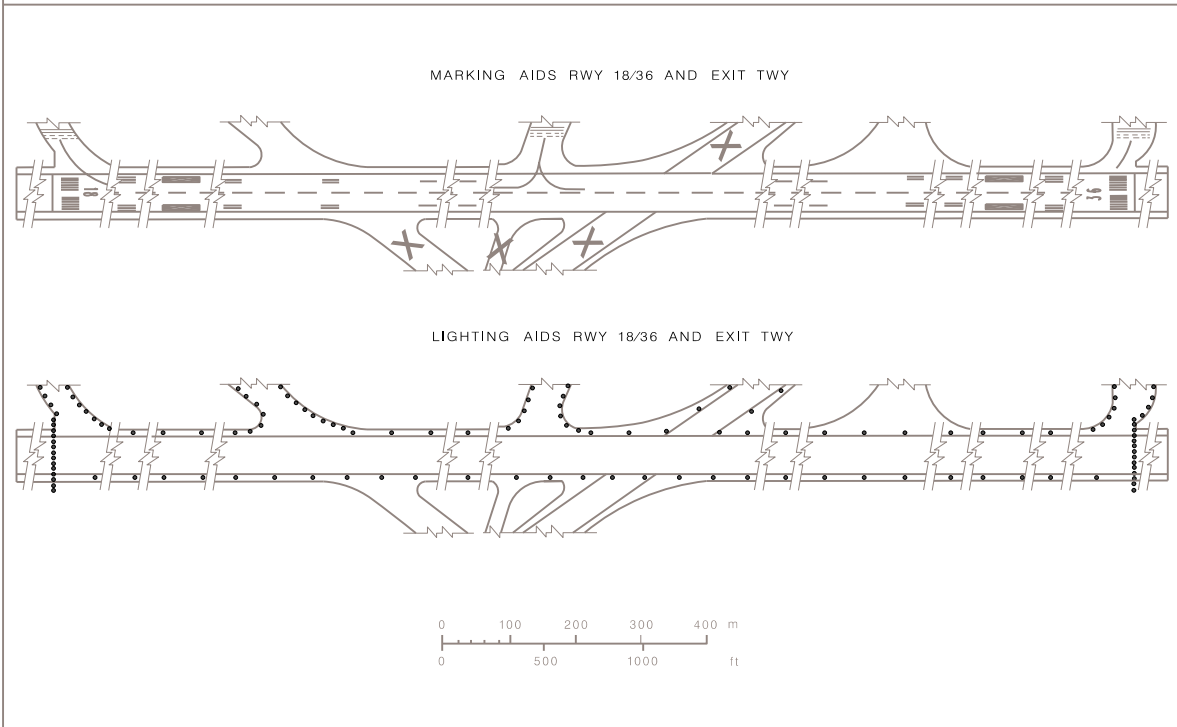

AERODROME CHART - ICAO 36°58'26"N 025°10'16"W ELEV 94m TWR 118.100 SANTA MARIA

TWY C width changed

THIS PAGE INTENTIONALLY LEFT BLANK