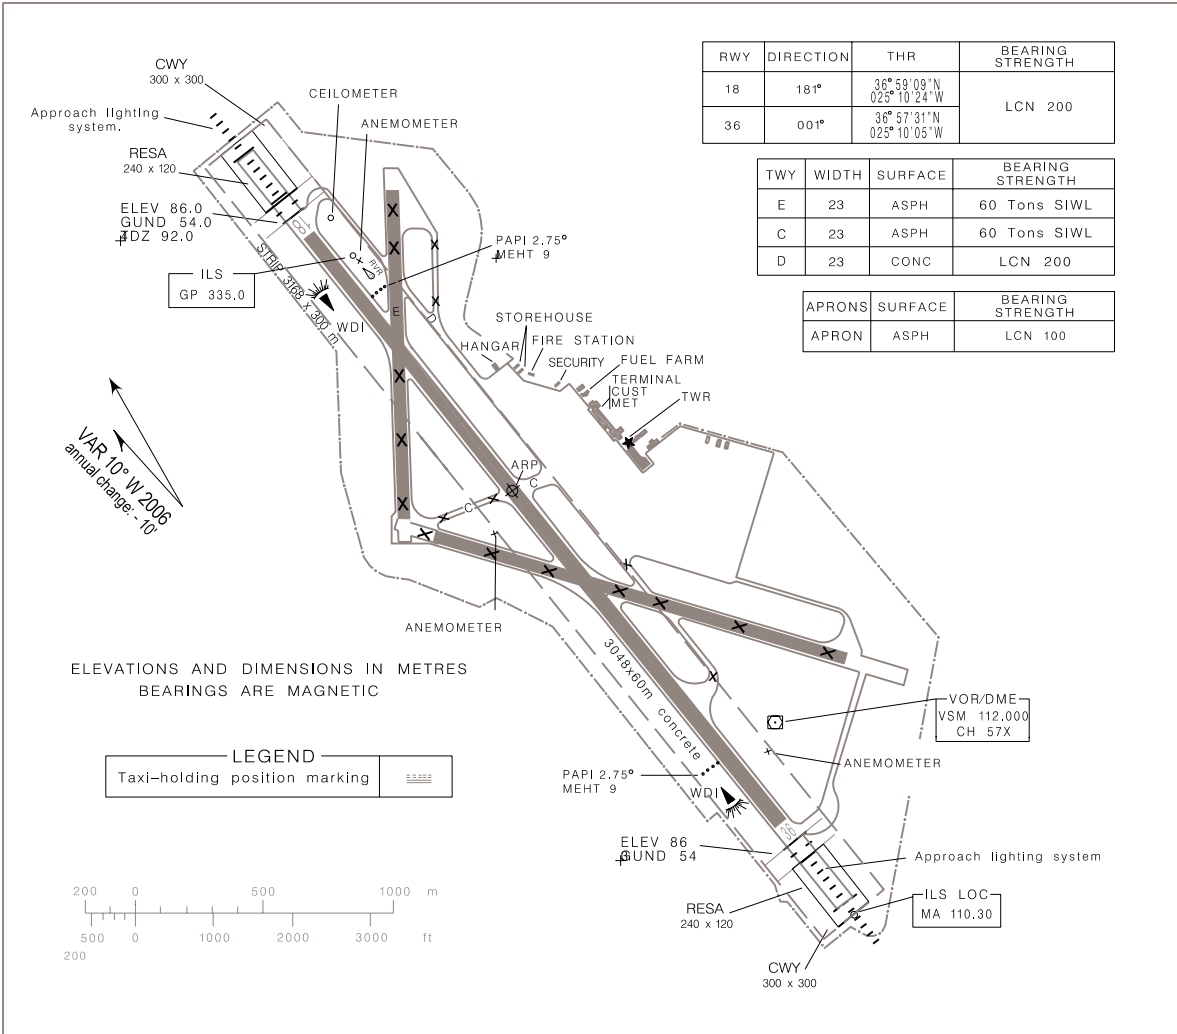

AERODROME CHART - ICAO 36°58'26"N 025°10'16"W ELEV 94m TWR 118.100 SANTA MARIA

TWY C width changed

THIS PAGE INTENTIONALLY LEFT BLANK