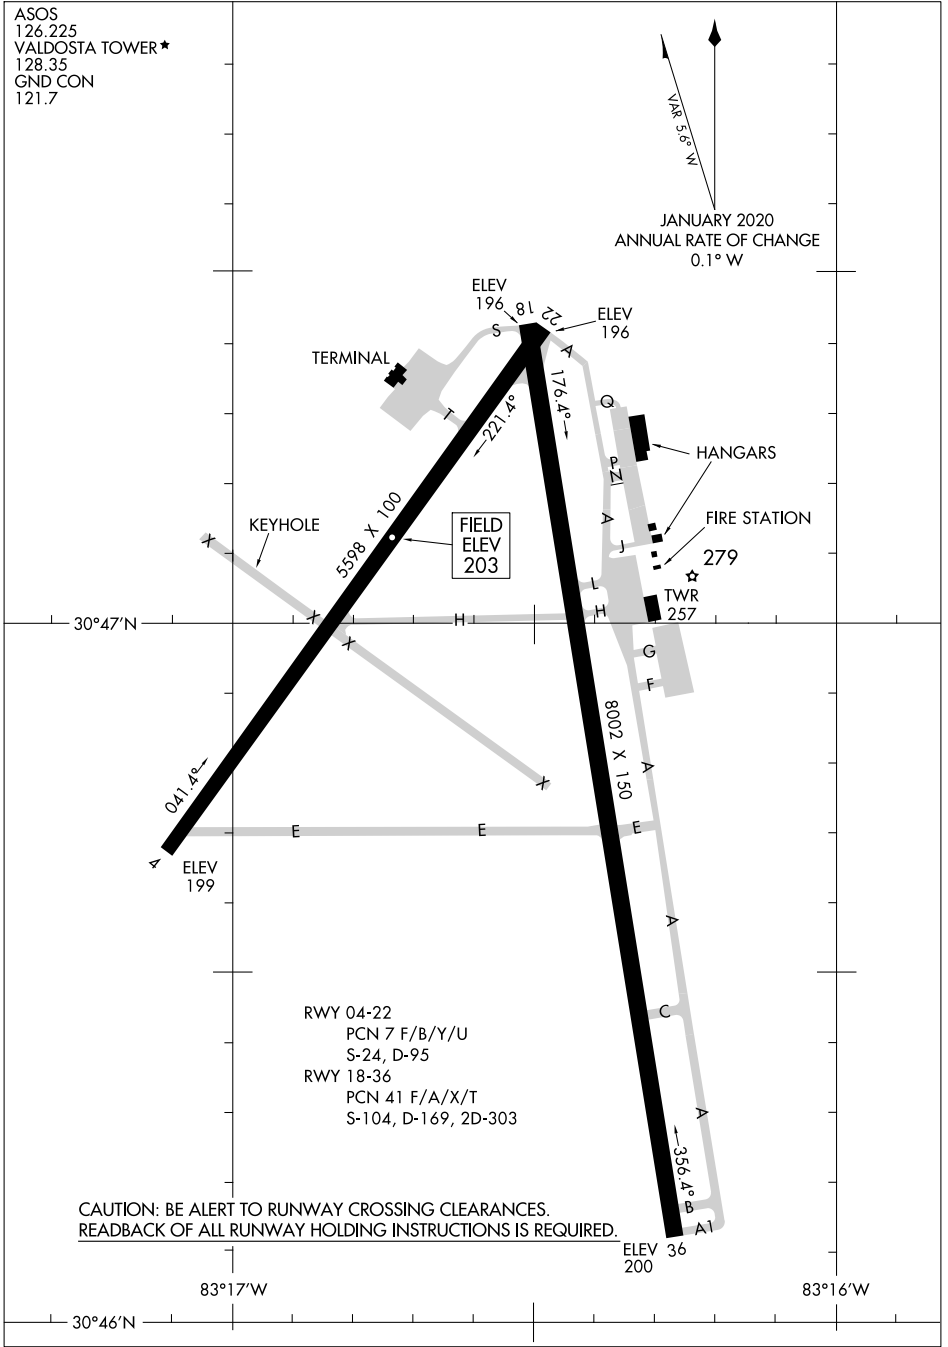

24081

AIRPORT DIAGRAM

AL-892 (FAA)

VALDOSTA RGNL (VLD)
VALDOSTA, GEORGIA

ASOS
126.225
VALDOSTA TOWER *
128.35
GND CON
121.7

VAR 5.0° N
JANUARY 2020
ANNUAL RATE OF CHANGE
0.1° W

SE-4, 18 APR 2024 to 16 MAY 2024

SE-4, 18 APR 2024 to 16 MAY 2024

CAUTION: BE ALERT TO RUNWAY CROSSING CLEARANCES.
READBACK OF ALL RUNWAY HOLDING INSTRUCTIONS IS REQUIRED.

AIRPORT DIAGRAM

24081

VALDOSTA, GEORGIA
VALDOSTA RGNL (VLD)