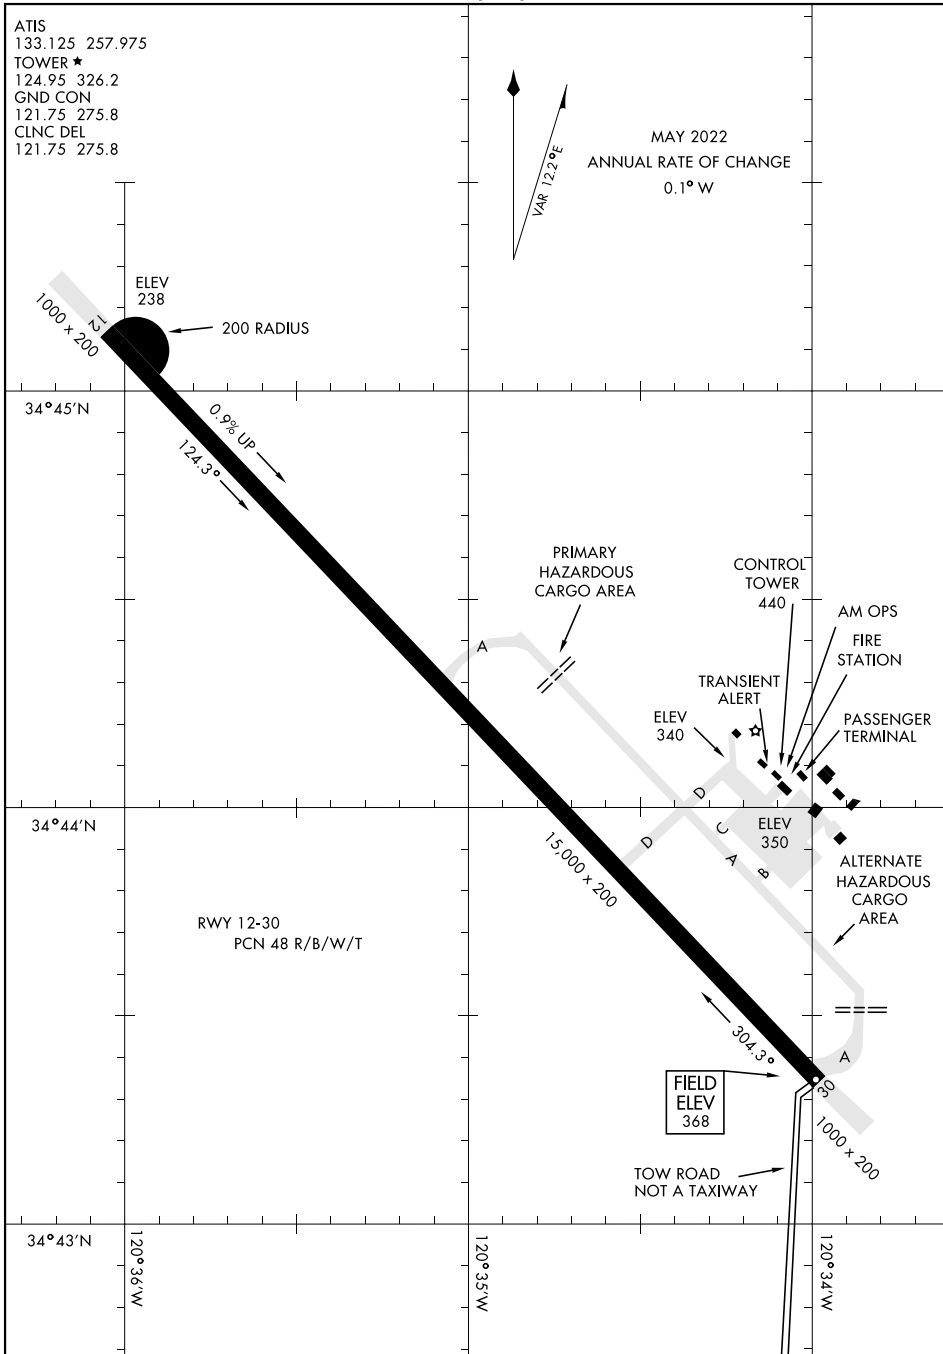

22139

AIRPORT DIAGRAM

AL-770 [USSF]

VANDENBERG SFB (KVBG)

LOMPOC, CALIFORNIA

ATIS
 133.125 257.975
 TOWER ★
 124.95 326.2
 GND CON
 121.75 275.8
 CLNC DEL
 121.75 275.8

MAY 2022
 ANNUAL RATE OF CHANGE
 0.1° W

SW-3, 18 APR 2024 to 16 MAY 2024

SW-3, 18 APR 2024 to 16 MAY 2024

AIRPORT DIAGRAM

LOMPOC, CALIFORNIA
VANDENBERG SFB (KVBG)