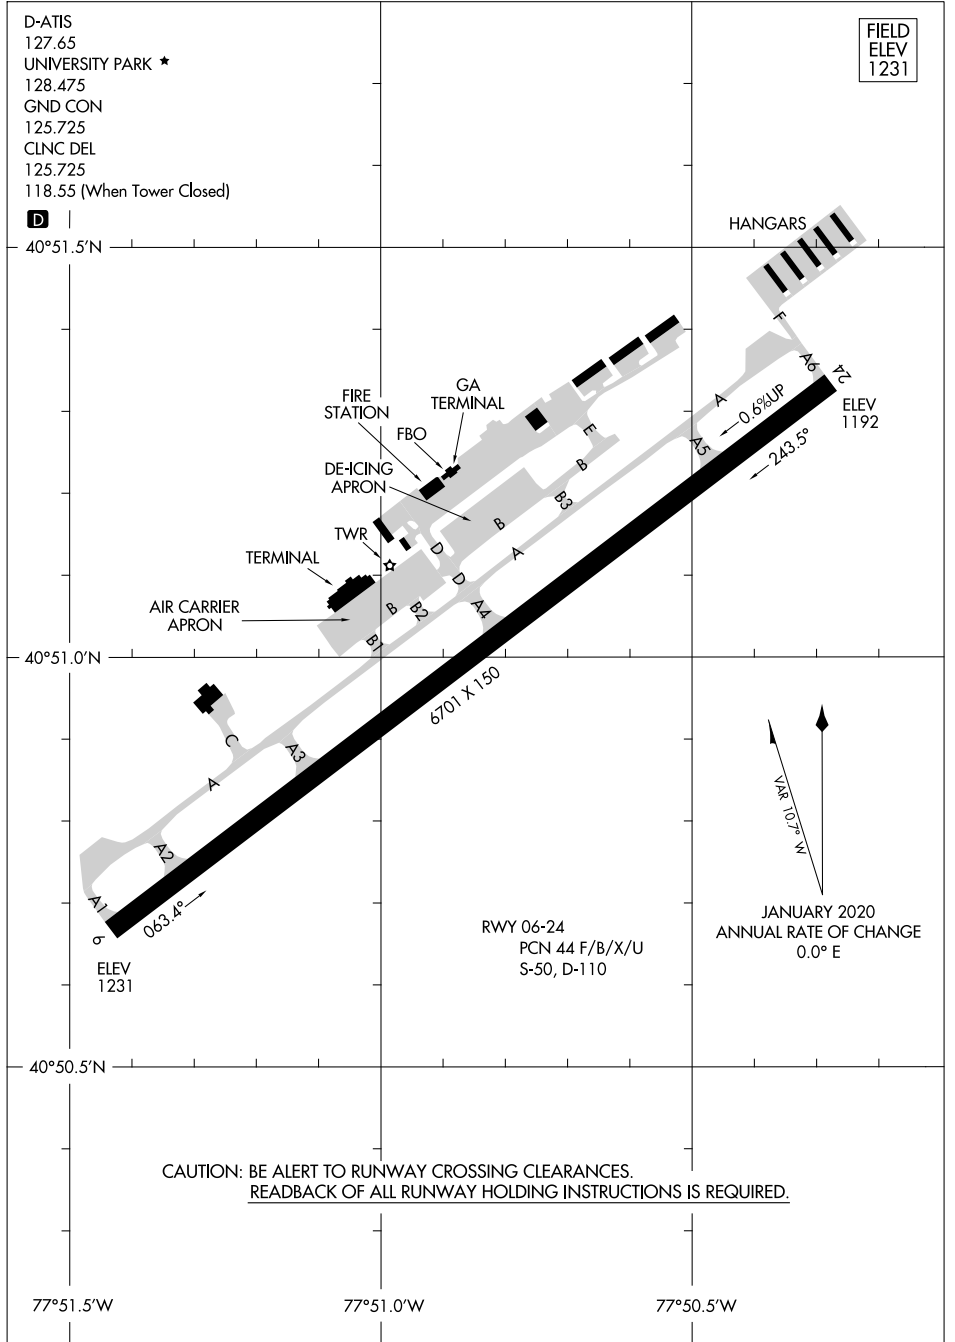

AIRPORT DIAGRAM

AL-5240 (FAA)

STATE COLLEGE RGNL (UNV)
STATE COLLEGE, PENNSYLVANIA

NE-4, 18 APR 2024 to 16 MAY 2024

NE-4, 18 APR 2024 to 16 MAY 2024

AIRPORT DIAGRAM

STATE COLLEGE, PENNSYLVANIA
STATE COLLEGE RGNL (UNV)