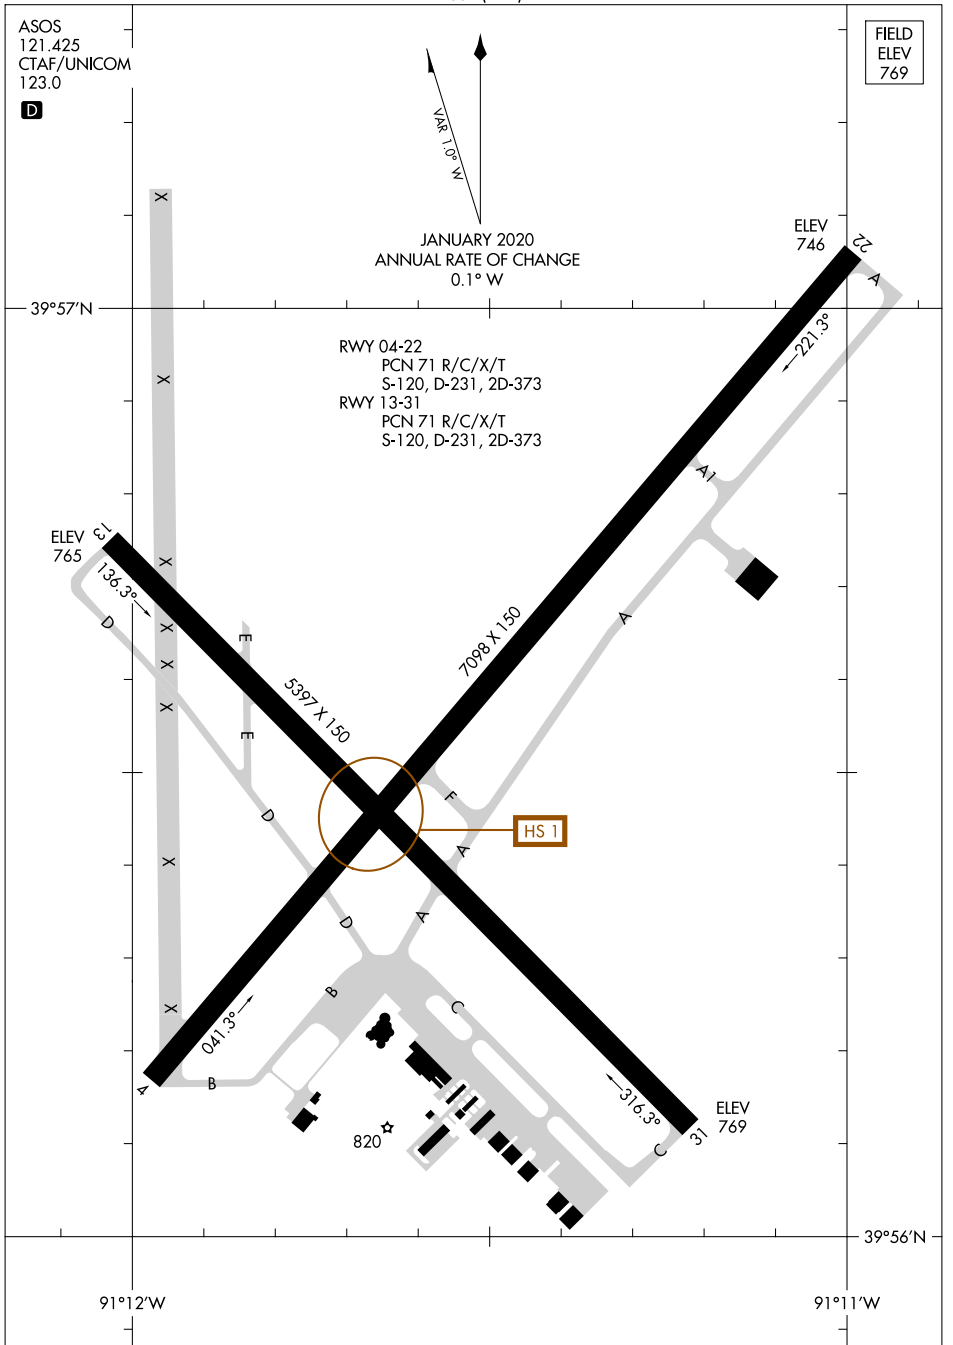

23166

AIRPORT DIAGRAM

QUINCY RGNL-BALDWIN FLD (UIIN)
QUINCY, ILLINOIS

ASOS
121.425
CTAF/UNICOM
123.0

D

FIELD
ELEV
769

AL-862 (FAA)

JANUARY 2020
ANNUAL RATE OF CHANGE
0.1° W

RWY 04-22
PCN 71 R/C/X/T
S-120, D-231, 2D-373
RWY 13-31
PCN 71 R/C/X/T
S-120, D-231, 2D-373

EC-3, 21 MAR 2024 to 18 APR 2024

EC-3, 21 MAR 2024 to 18 APR 2024

AIRPORT DIAGRAM

23166

QUINCY, ILLINOIS
QUINCY RGNL-BALDWIN FLD (UIIN)