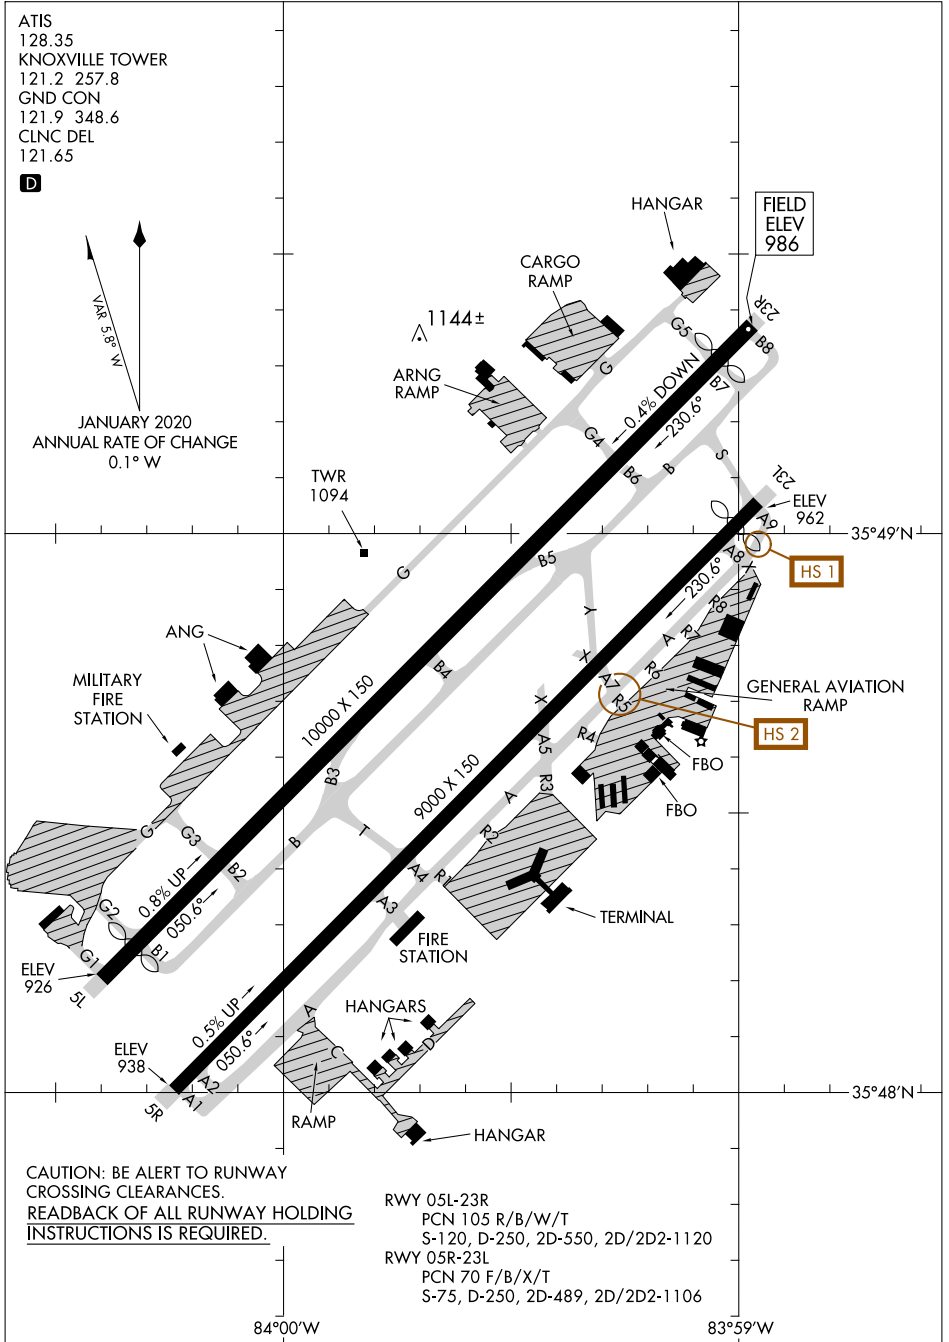

# AIRPORT DIAGRAM

AL-218 (FAA)

MC GHEE TYSON (TYS)  
KNOXVILLE, TENNESSEE

ATIS  
 128.35  
 KNOXVILLE TOWER  
 121.2 257.8  
 GND CON  
 121.9 348.6  
 CLNC DEL  
 121.65

**D**

JANUARY 2020  
 ANNUAL RATE OF CHANGE  
 0.1° W

CAUTION: BE ALERT TO RUNWAY  
 CROSSING CLEARANCES.  
 READBACK OF ALL RUNWAY HOLDING  
 INSTRUCTIONS IS REQUIRED.

RWY 05L-23R  
 PCN 105 R/B/W/T  
 S-120, D-250, 2D-550, 2D/2D2-1120  
 RWY 05R-23L  
 PCN 70 F/B/X/T  
 S-75, D-250, 2D-489, 2D/2D2-1106

SE-1, 21 MAR 2024 to 18 APR 2024

SE-1, 21 MAR 2024 to 18 APR 2024