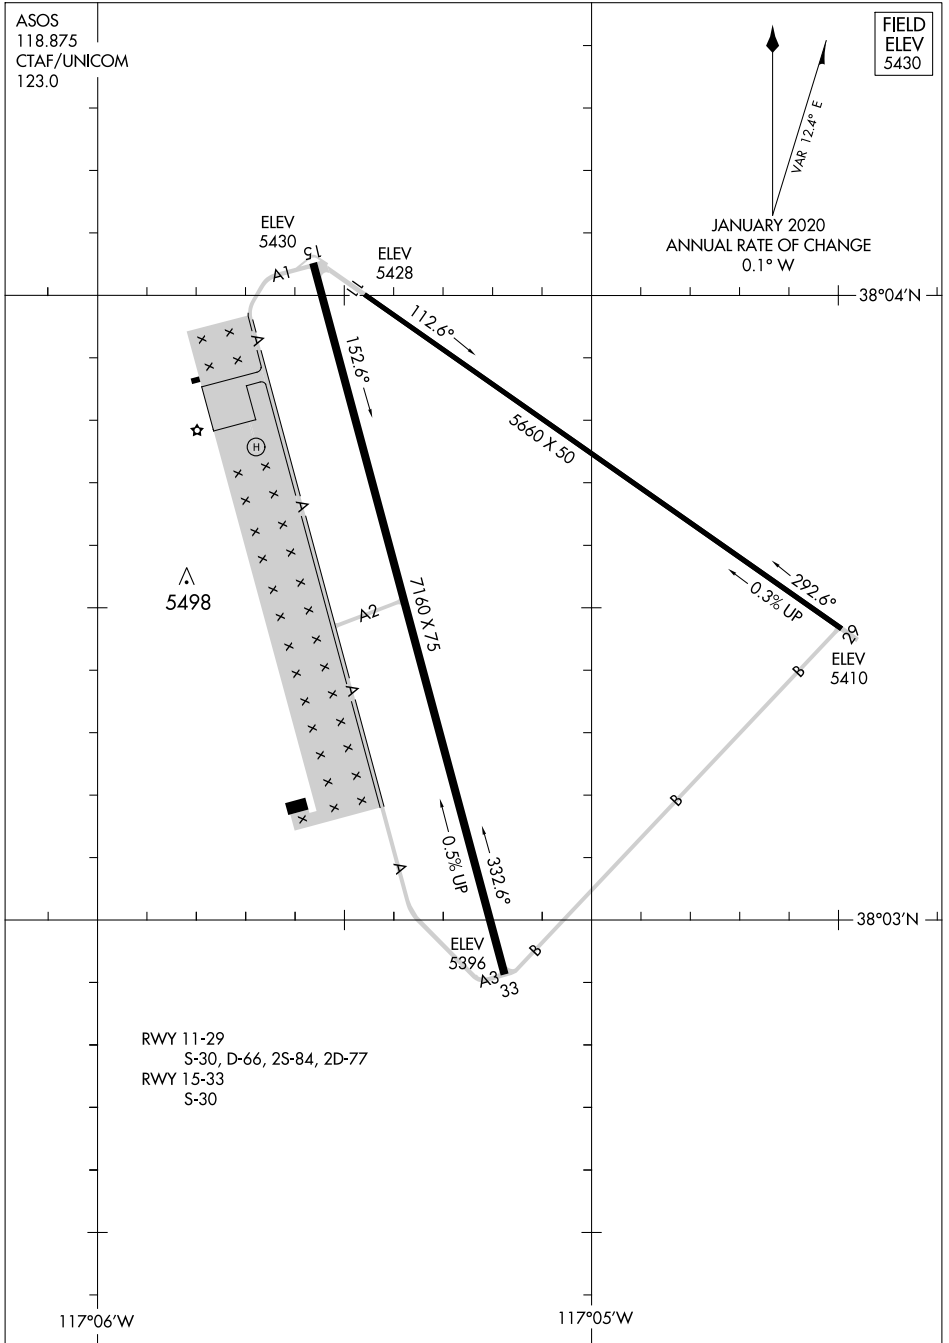

21168

AIRPORT DIAGRAM

AL-423 (FAA)

TONOPAH (TPH)
TONOPAH, NEVADA

ASOS
118.875
CTAF/UNICOM
123.0

FIELD
ELEV
5430

JANUARY 2020
ANNUAL RATE OF CHANGE
0.1° W

SW-4, 21 MAR 2024 to 18 APR 2024

SW-4, 21 MAR 2024 to 18 APR 2024

AIRPORT DIAGRAM

21168

TONOPAH, NEVADA
TONOPAH (TPH)