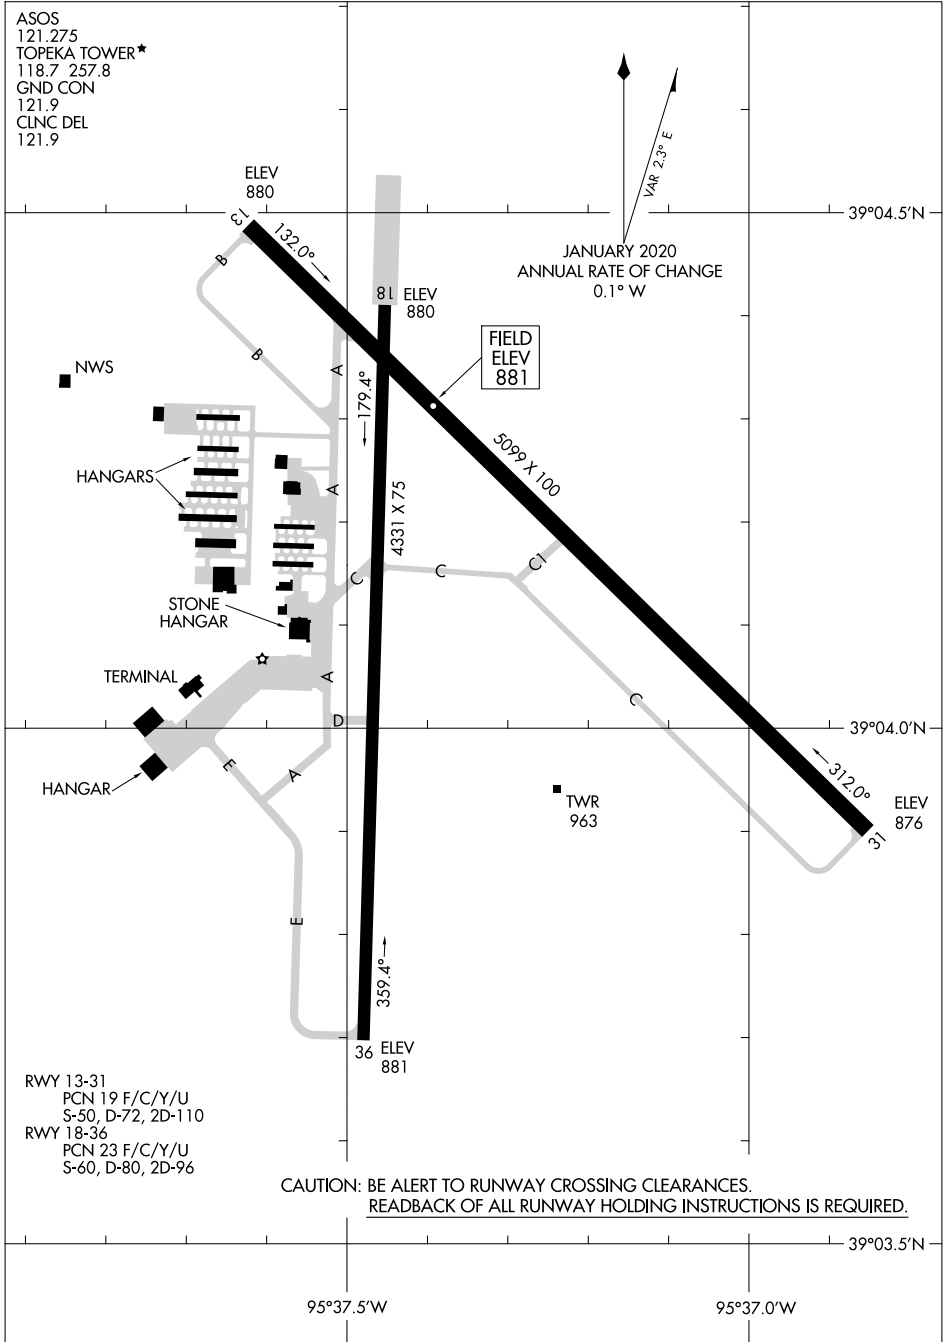

22307

AIRPORT DIAGRAM

AL-620 (FAA)

PHILIP BILLARD MUNI (TOP)
TOPEKA, KANSAS

ASOS
121.275
TOPEKA TOWER*
118.7 257.8
GND CON
121.9
CLNC DEL
121.9

NC-2, 18 APR 2024 to 16 MAY 2024

NC-2, 18 APR 2024 to 16 MAY 2024

CAUTION: BE ALERT TO RUNWAY CROSSING CLEARANCES.
READBACK OF ALL RUNWAY HOLDING INSTRUCTIONS IS REQUIRED.

AIRPORT DIAGRAM

22307

TOPEKA, KANSAS
PHILIP BILLARD MUNI (TOP)