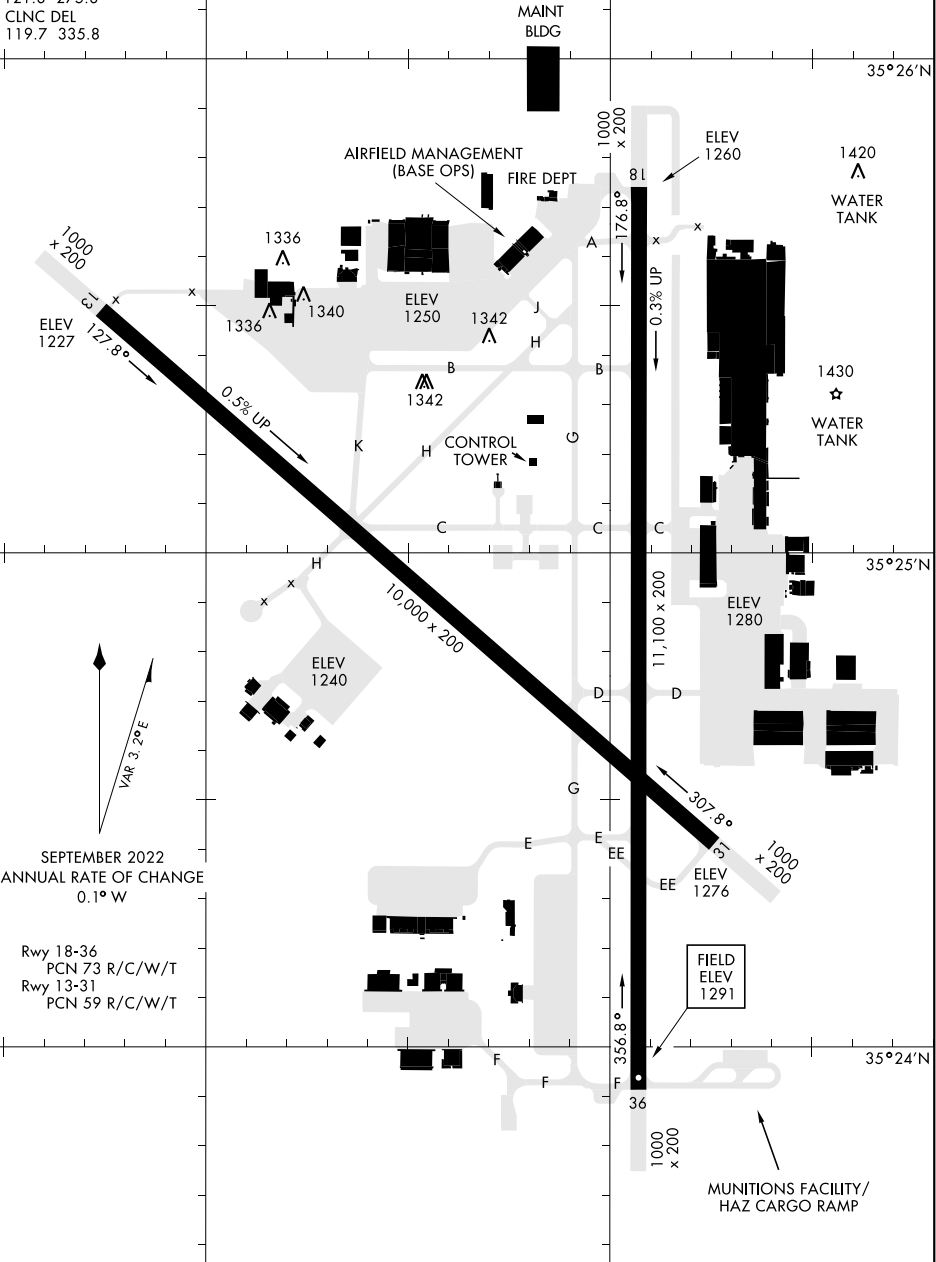

AIRPORT DIAGRAM

[USAF]

TINKER AFB (KTIK)
OKLAHOMA CITY, OKLAHOMA

ATIS ★ 270.1
 TOWER
 124.45 251.05
 GND CON
 121.8 275.8
 CLNC DEL
 119.7 335.8

SC-1, 21 MAR 2024 to 18 APR 2024

SC-1, 21 MAR 2024 to 18 APR 2024

SEPTEMBER 2022
 ANNUAL RATE OF CHANGE
 0.1° W

Rwy 18-36
 PCN 73 R/C/W/T
 Rwy 13-31
 PCN 59 R/C/W/T

AIRPORT DIAGRAM

OKLAHOMA CITY, OKLAHOMA
TINKER AFB (KTIK)