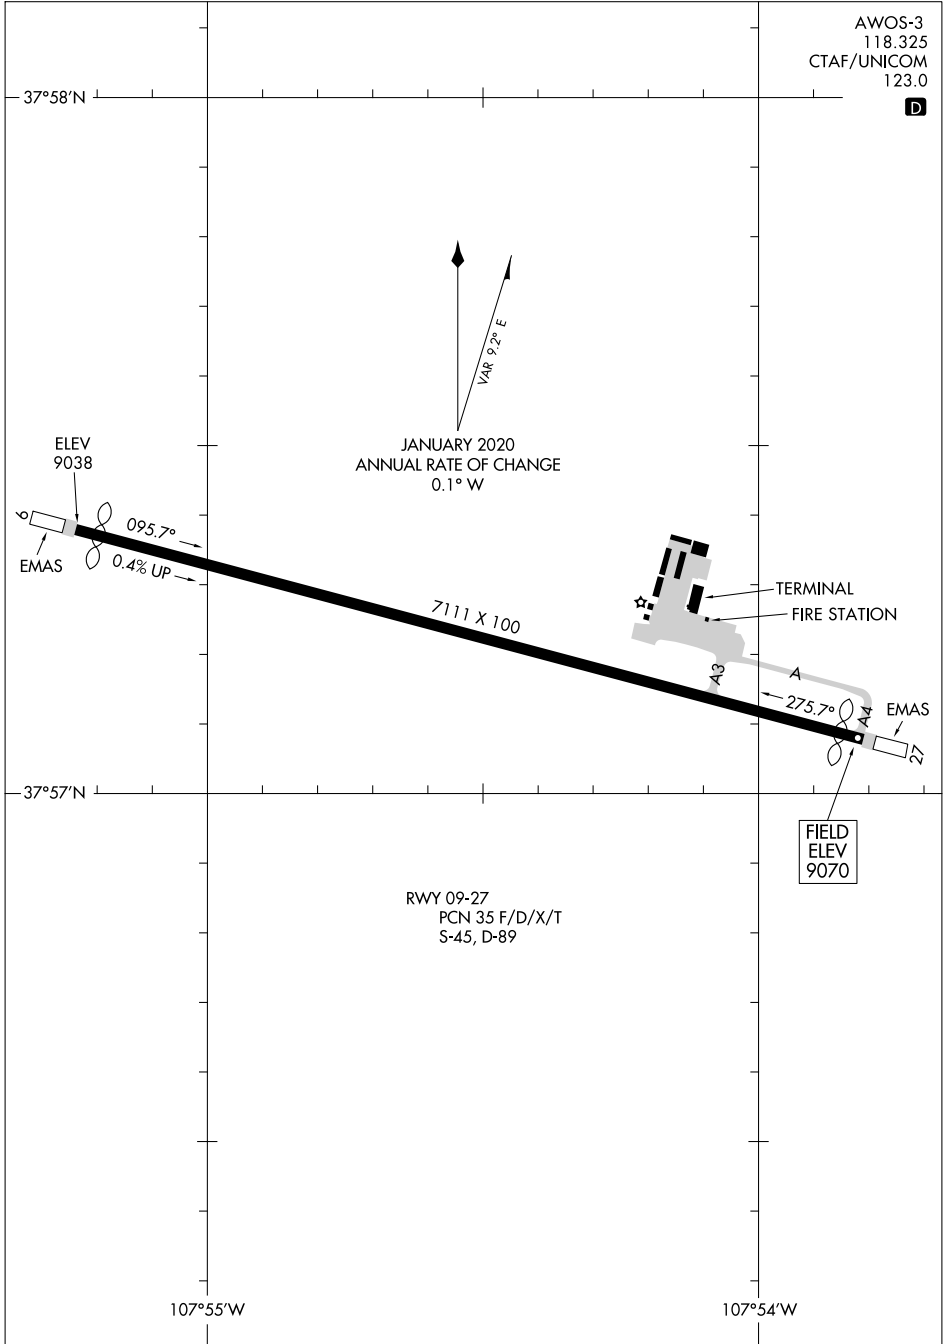

20086

AIRPORT DIAGRAM

AL-6920 (FAA)

TELLURIDE RGNL (TEX)
TELLURIDE, COLORADO

AWOS-3
118.325
CTAF/UNICOM
123.0

D

SW-1, 18 APR 2024 to 16 MAY 2024

SW-1, 18 APR 2024 to 16 MAY 2024

AIRPORT DIAGRAM

20086

TELLURIDE, COLORADO
TELLURIDE RGNL (TEX)