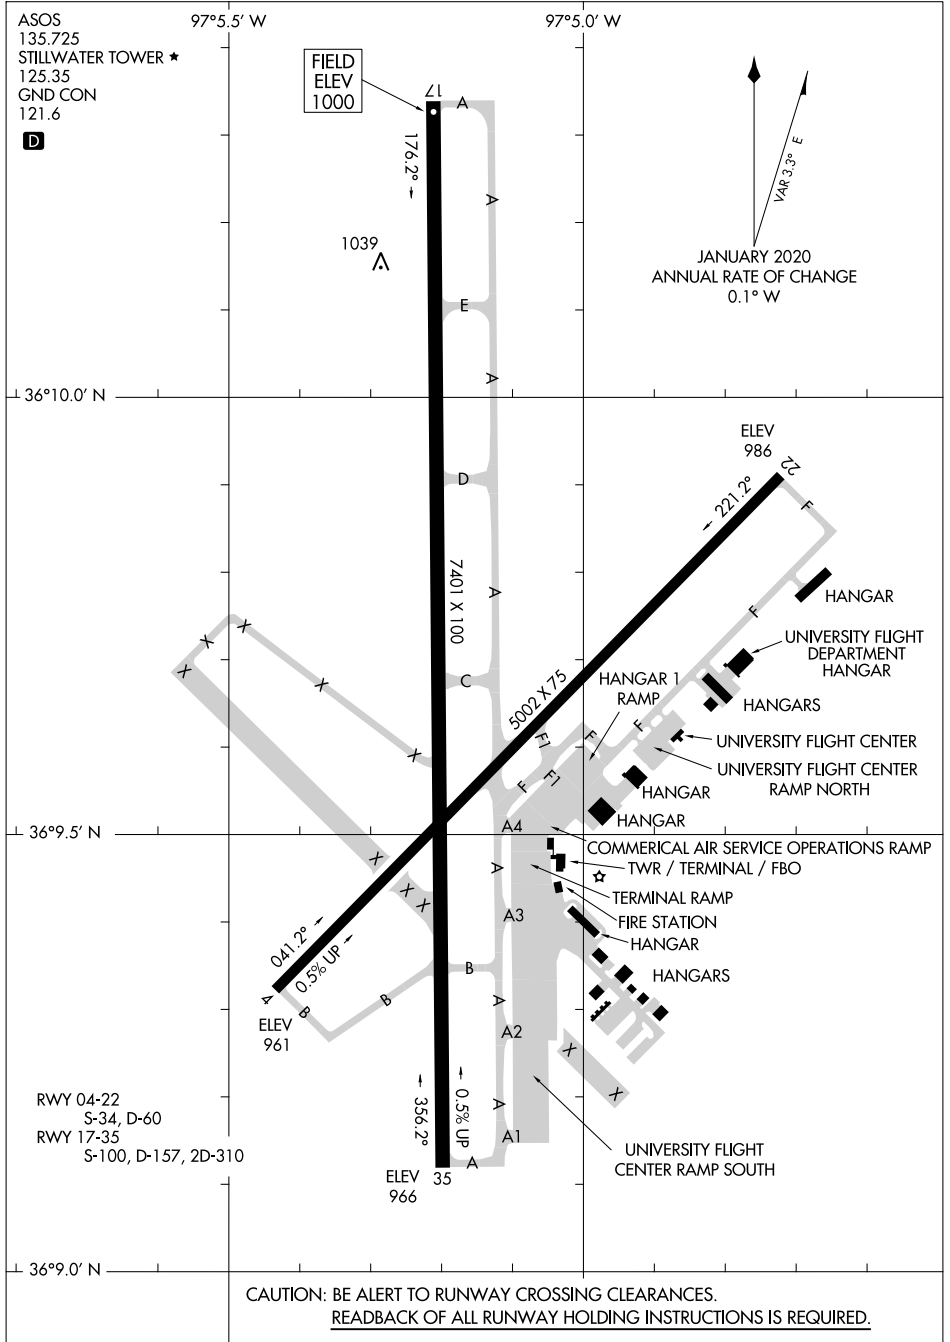

23222

AIRPORT DIAGRAM

AL-5151 (FAA)

STILLWATER RGNL (SWO)
STILLWATER, OKLAHOMA

SC-1, 21 MAR 2024 to 18 APR 2024

SC-1, 21 MAR 2024 to 18 APR 2024

AIRPORT DIAGRAM

23222

STILLWATER, OKLAHOMA
STILLWATER RGNL(SWO)