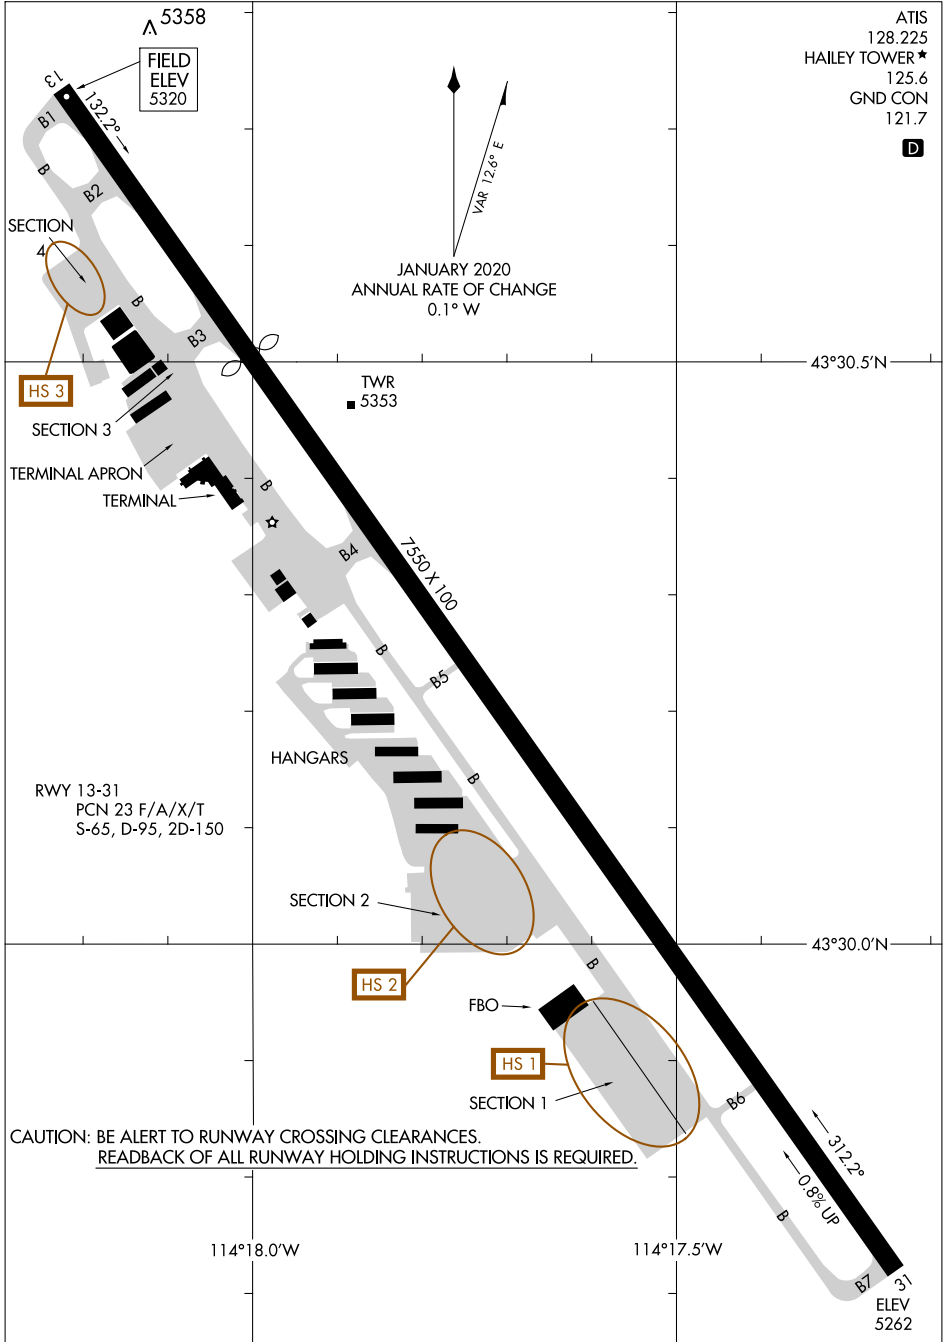

21112

AIRPORT DIAGRAM

AL-6239 (FAA)

FRIEDMAN MEML (SUN)

HAILEY, IDAHO

NW-1, 18 APR 2024 to 16 MAY 2024

NW-1, 18 APR 2024 to 16 MAY 2024

AIRPORT DIAGRAM

21112

HAILEY, IDAHO

FRIEDMAN MEML (SUN)