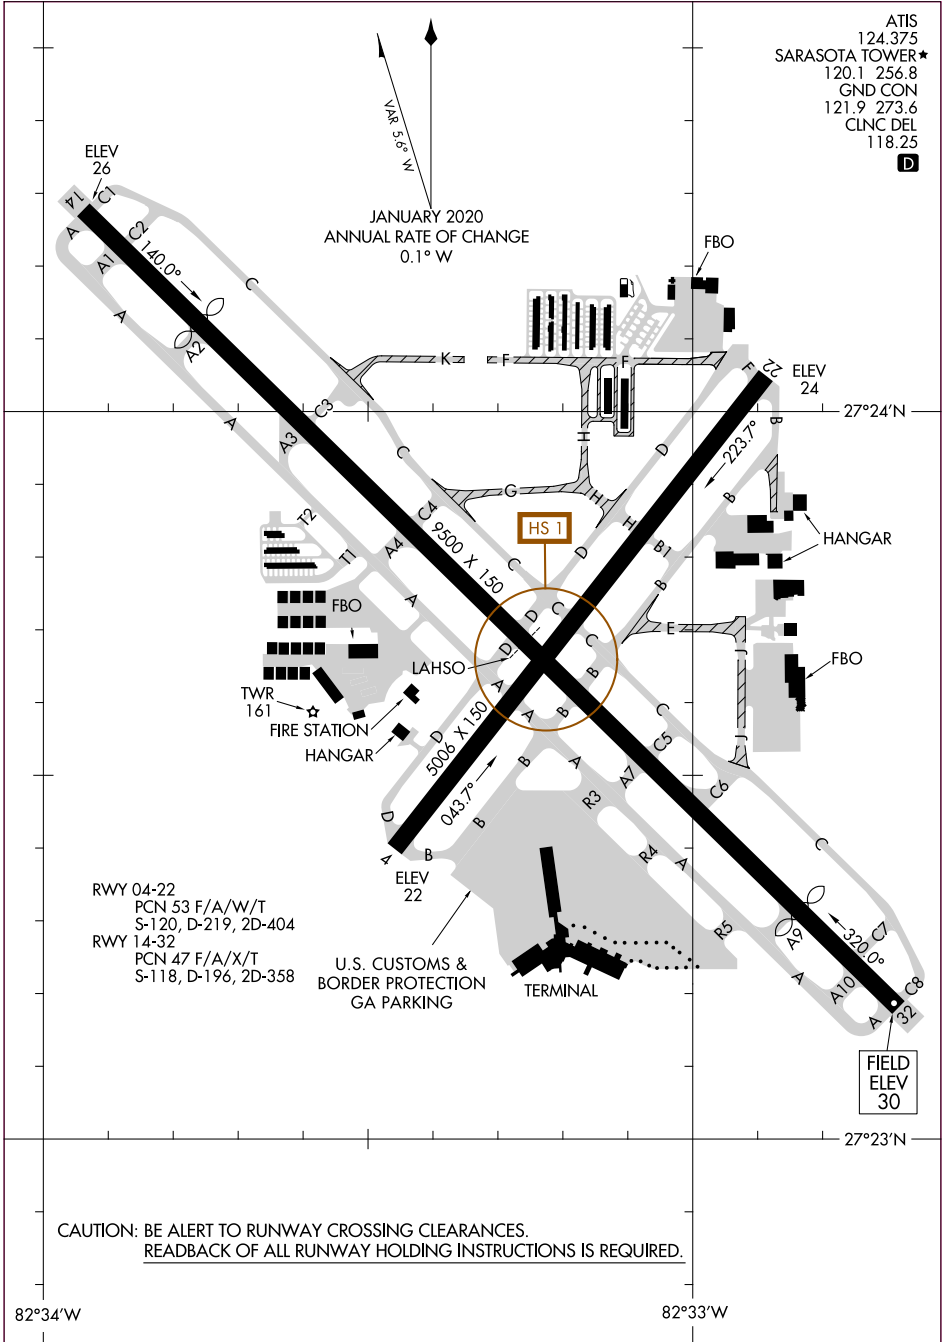

24081

AIRPORT DIAGRAM

SARASOTA/BRADENTON INTL (SRQ)

SARASOTA/BRADENTON, FLORIDA

SE-3, 18 APR 2024 to 16 MAY 2024

SE-3, 18 APR 2024 to 16 MAY 2024

AIRPORT DIAGRAM

24081

SARASOTA/BRADENTON, FLORIDA

SARASOTA/BRADENTON INTL (SRQ)