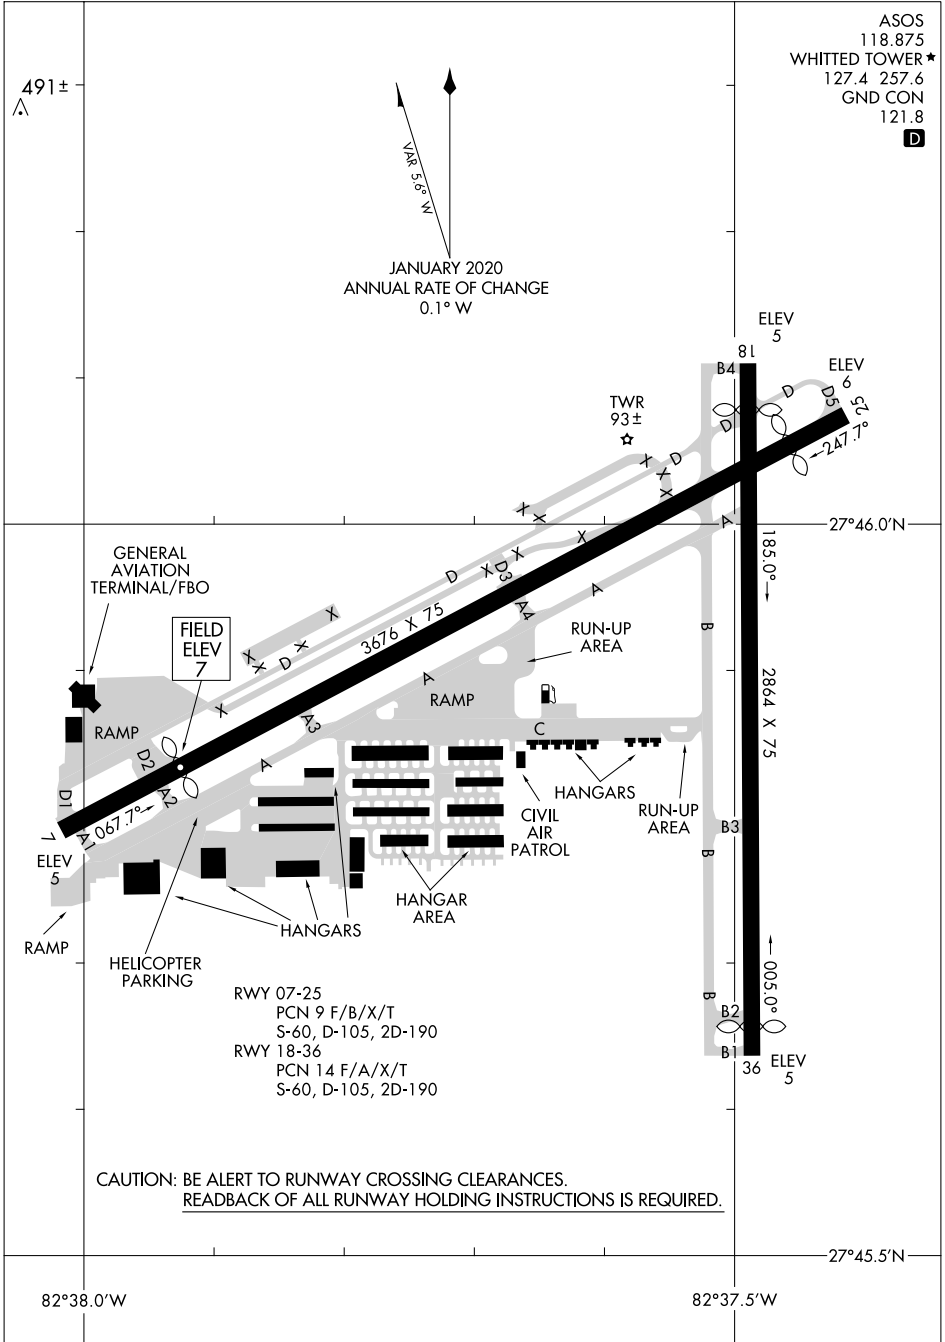

AIRPORT DIAGRAM

AL-613 (FAA)

ALBERT WHITTED (SPG)
ST PETERSBURG, FLORIDA

ASOS 118.875
 WHITTED TOWER* 127.4 257.6
 GND CON 121.8
D

491±
△

▲
 148°5.6'W
 JANUARY 2020
 ANNUAL RATE OF CHANGE
 0.1° W

SE-3, 21 MAR 2024 to 18 APR 2024

SE-3, 21 MAR 2024 to 18 APR 2024

CAUTION: BE ALERT TO RUNWAY CROSSING CLEARANCES.
READBACK OF ALL RUNWAY HOLDING INSTRUCTIONS IS REQUIRED.