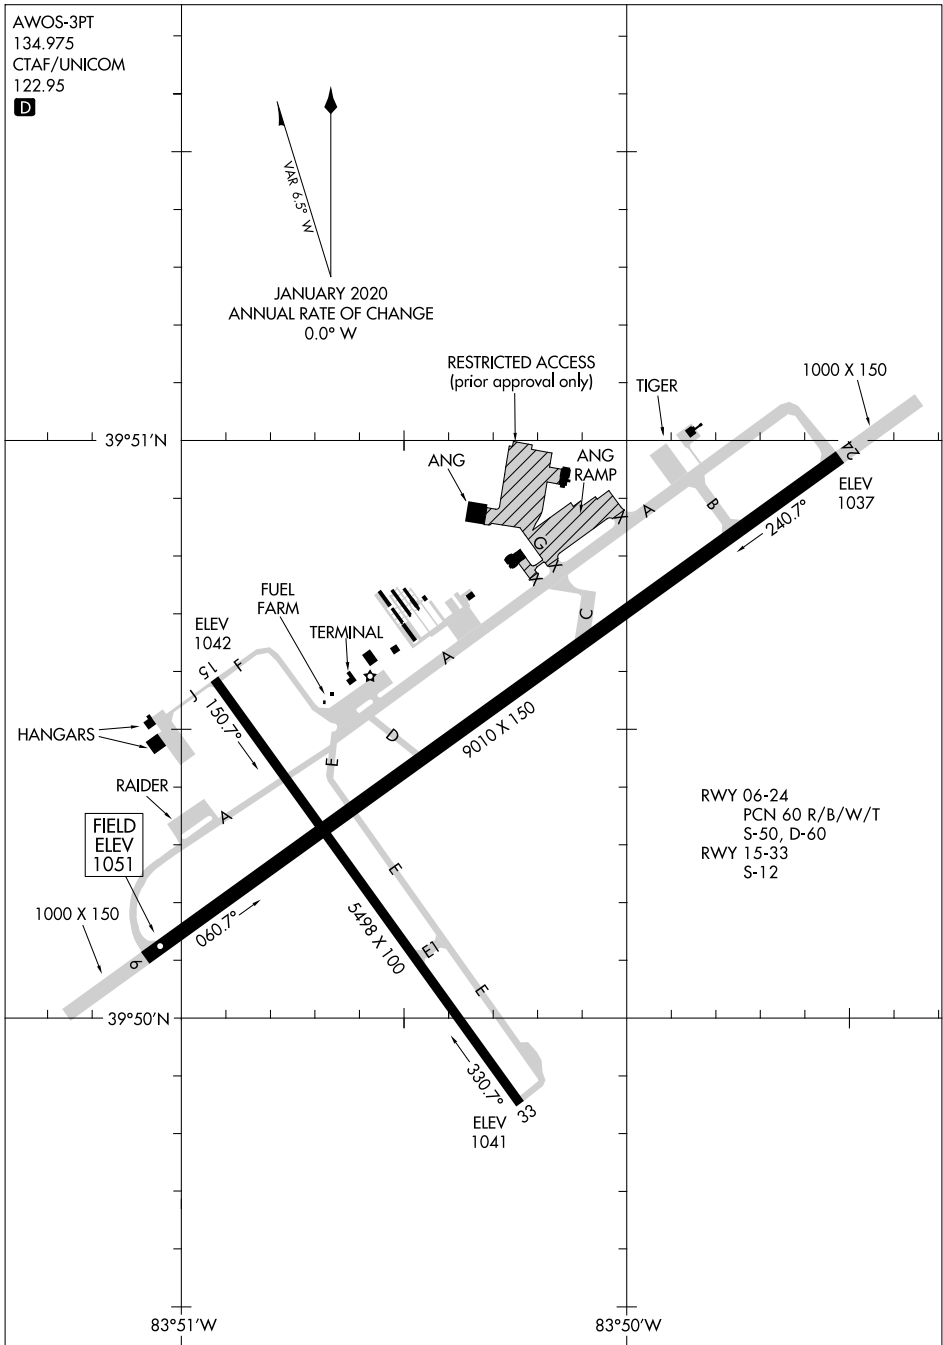

# AIRPORT DIAGRAM

AL-958 (FAA)

SPRINGFIELD/BECKLEY MUNI (SGH)

SPRINGFIELD, OHIO

AWOS-3PT  
134.975  
CTAF/UNICOM  
122.95

JANUARY 2020  
ANNUAL RATE OF CHANGE  
0.0° W

EC-2, 18 APR 2024 to 16 MAY 2024

EC-2, 18 APR 2024 to 16 MAY 2024