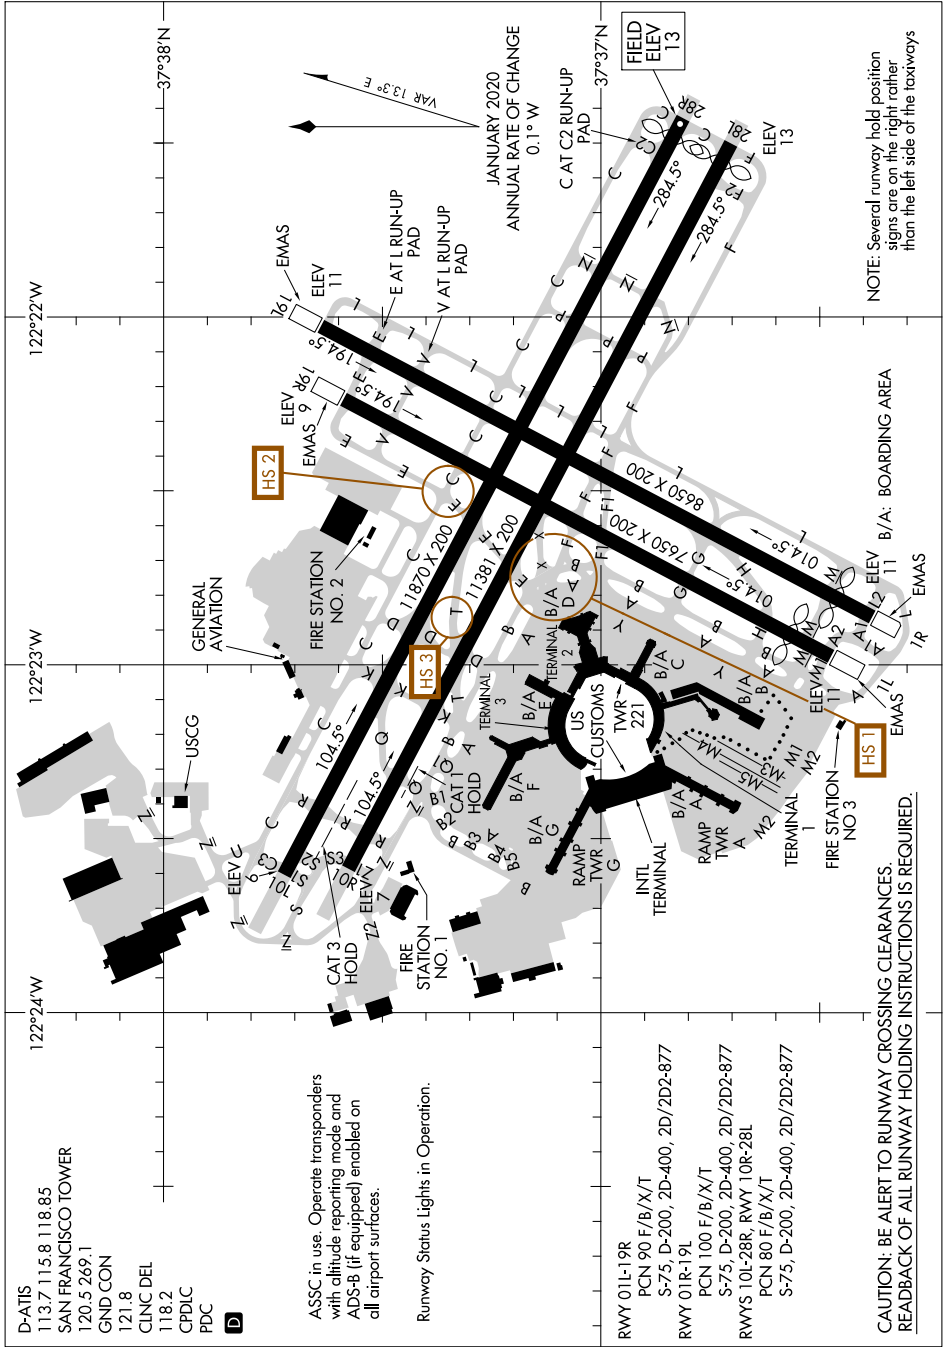

AIRPORT DIAGRAM

AL-375 (FAA)

SAN FRANCISCO INTL (SFO)
SAN FRANCISCO, CALIFORNIA

SW-2, 07 SEP 2023 to 05 OCT 2023

SW-2, 07 SEP 2023 to 05 OCT 2023