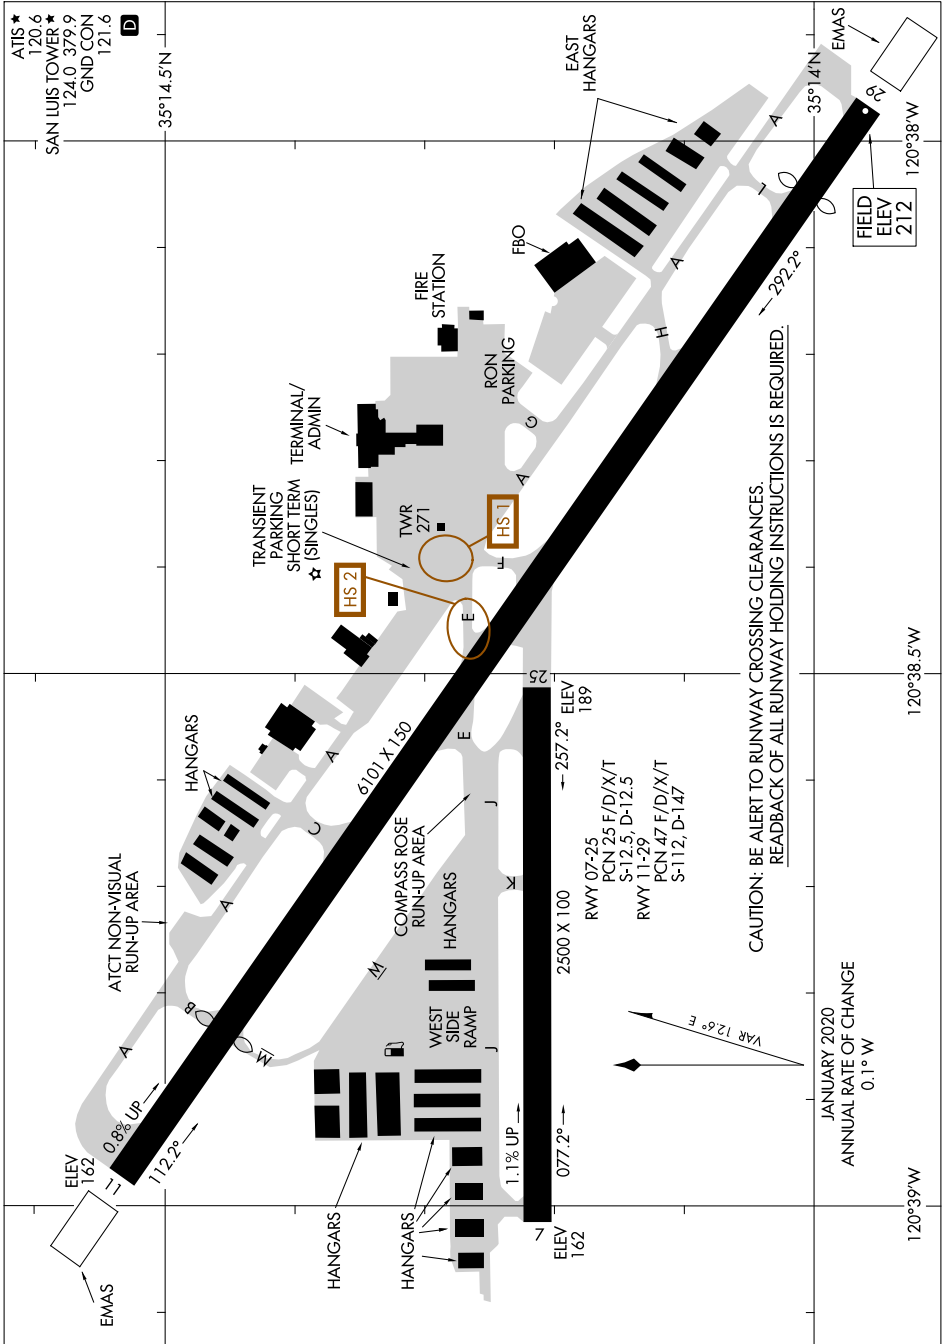

# AIRPORT DIAGRAM

SAN LUIS OBISPO COUNTY RGNL (SBP)  
SAN LUIS OBISPO, CALIFORNIA

AL-989 (FAA)

SW-3, 21 MAR 2024 to 18 APR 2024

SW-3, 21 MAR 2024 to 18 APR 2024

# AIRPORT DIAGRAM

SAN LUIS OBISPO, CALIFORNIA  
SAN LUIS OBISPO COUNTY RGNL (SBP)