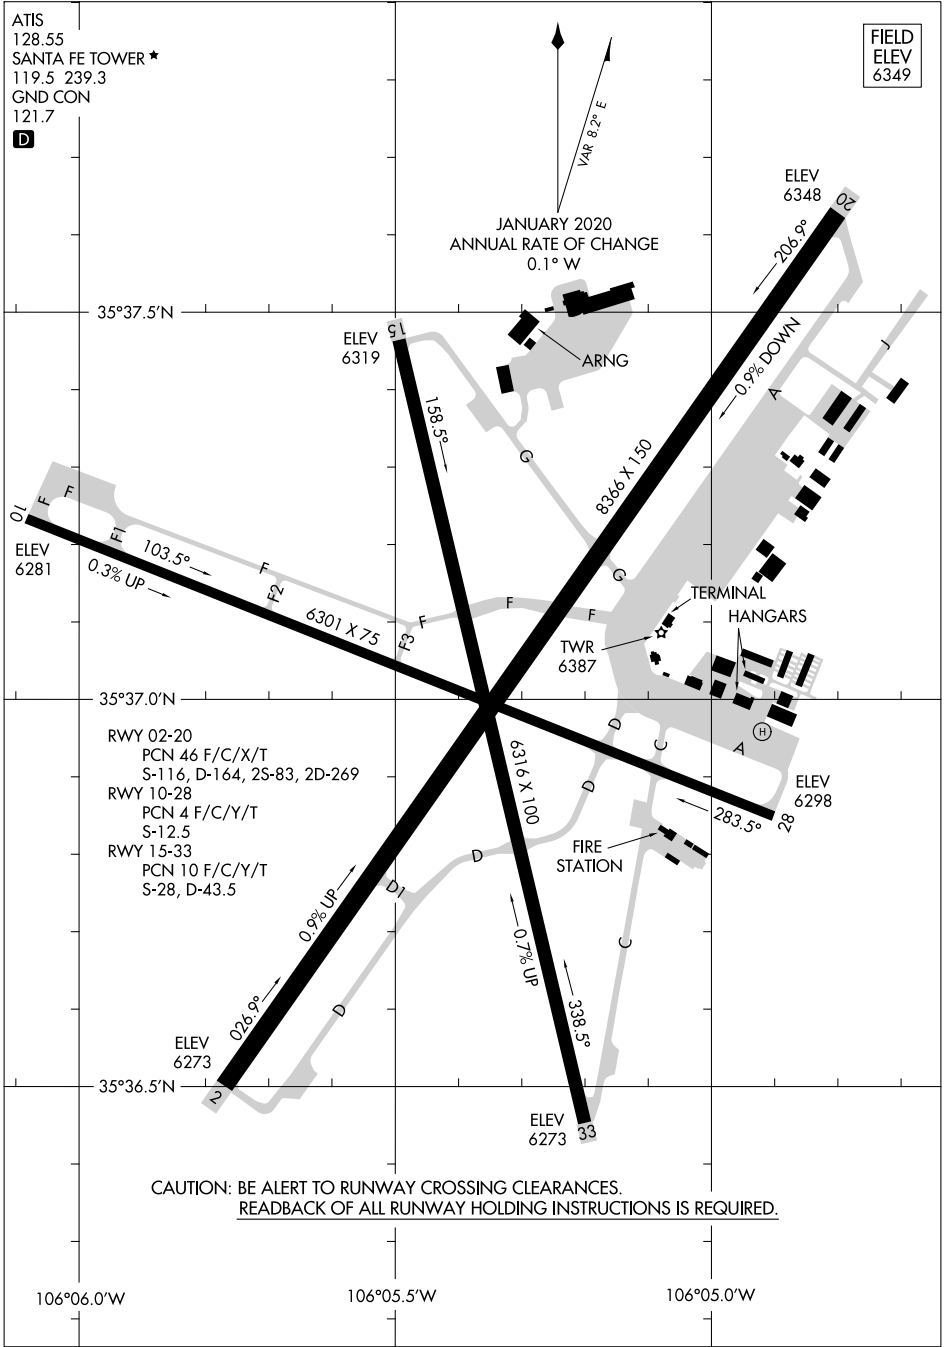

23222

AIRPORT DIAGRAM

AL-548 (FAA)

SANTA FE RGNL (SAF)
SANTA FE, NEW MEXICO

ATIS
128.55
SANTA FE TOWER ★
119.5 239.3
GND CON
121.7

FIELD
ELEV
6349

JANUARY 2020
ANNUAL RATE OF CHANGE
0.1° W

SW-1, 21 MAR 2024 to 18 APR 2024

SW-1, 21 MAR 2024 to 18 APR 2024

CAUTION: BE ALERT TO RUNWAY CROSSING CLEARANCES.
REDBACK OF ALL RUNWAY HOLDING INSTRUCTIONS IS REQUIRED.

AIRPORT DIAGRAM

23222

SANTA FE, NEW MEXICO
SANTA FE RGNL (SAF)