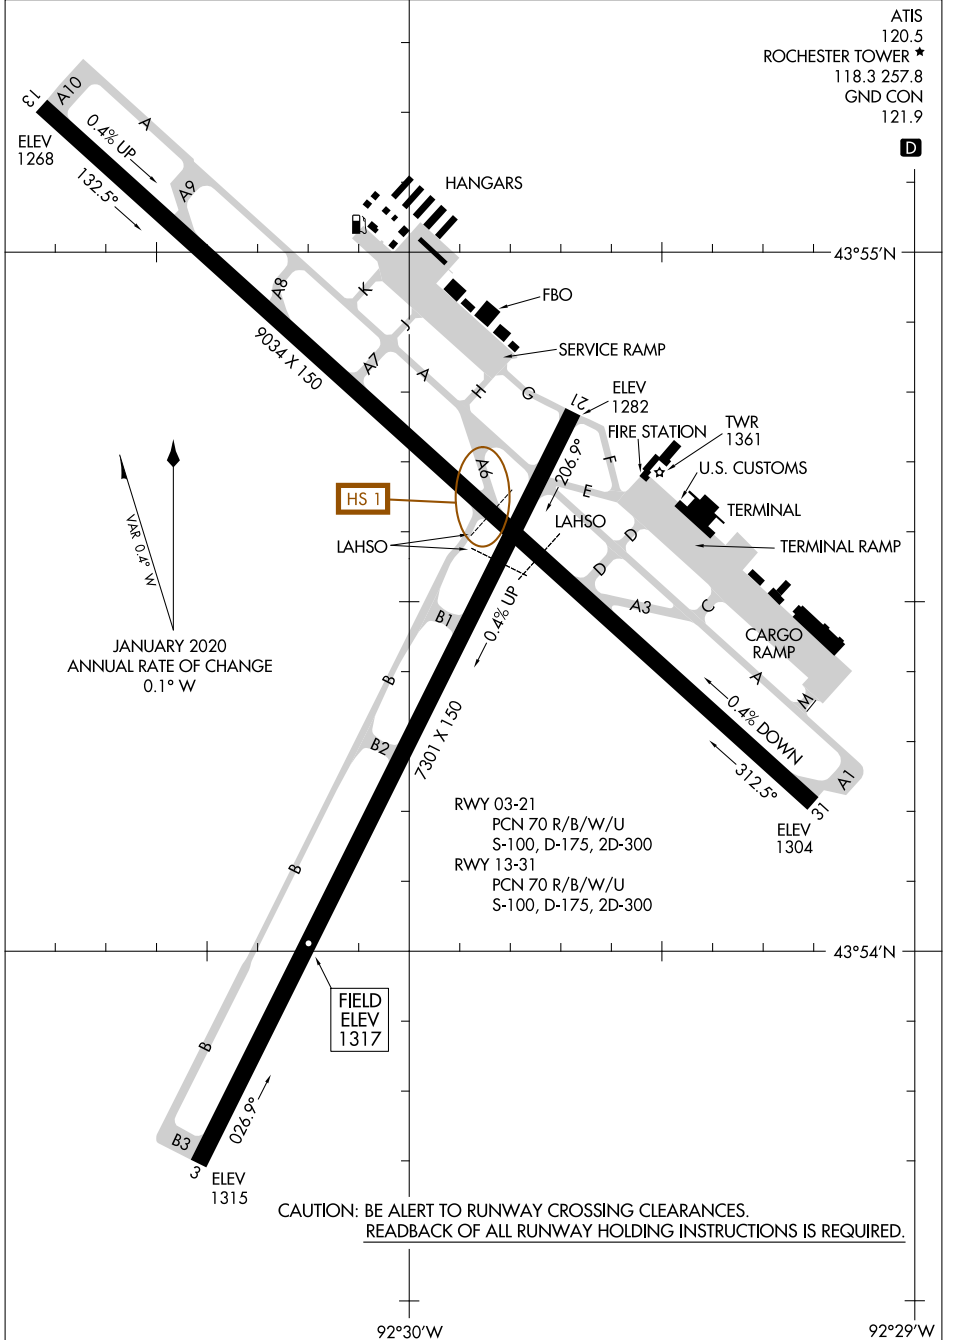

AIRPORT DIAGRAM

AL-5041 (FAA)

ROCHESTER INTL (RST)
ROCHESTER, MINNESOTA

NC-1, 21 MAR 2024 to 18 APR 2024

NC-1, 21 MAR 2024 to 18 APR 2024

AIRPORT DIAGRAM

ROCHESTER, MINNESOTA
ROCHESTER INTL (RST)