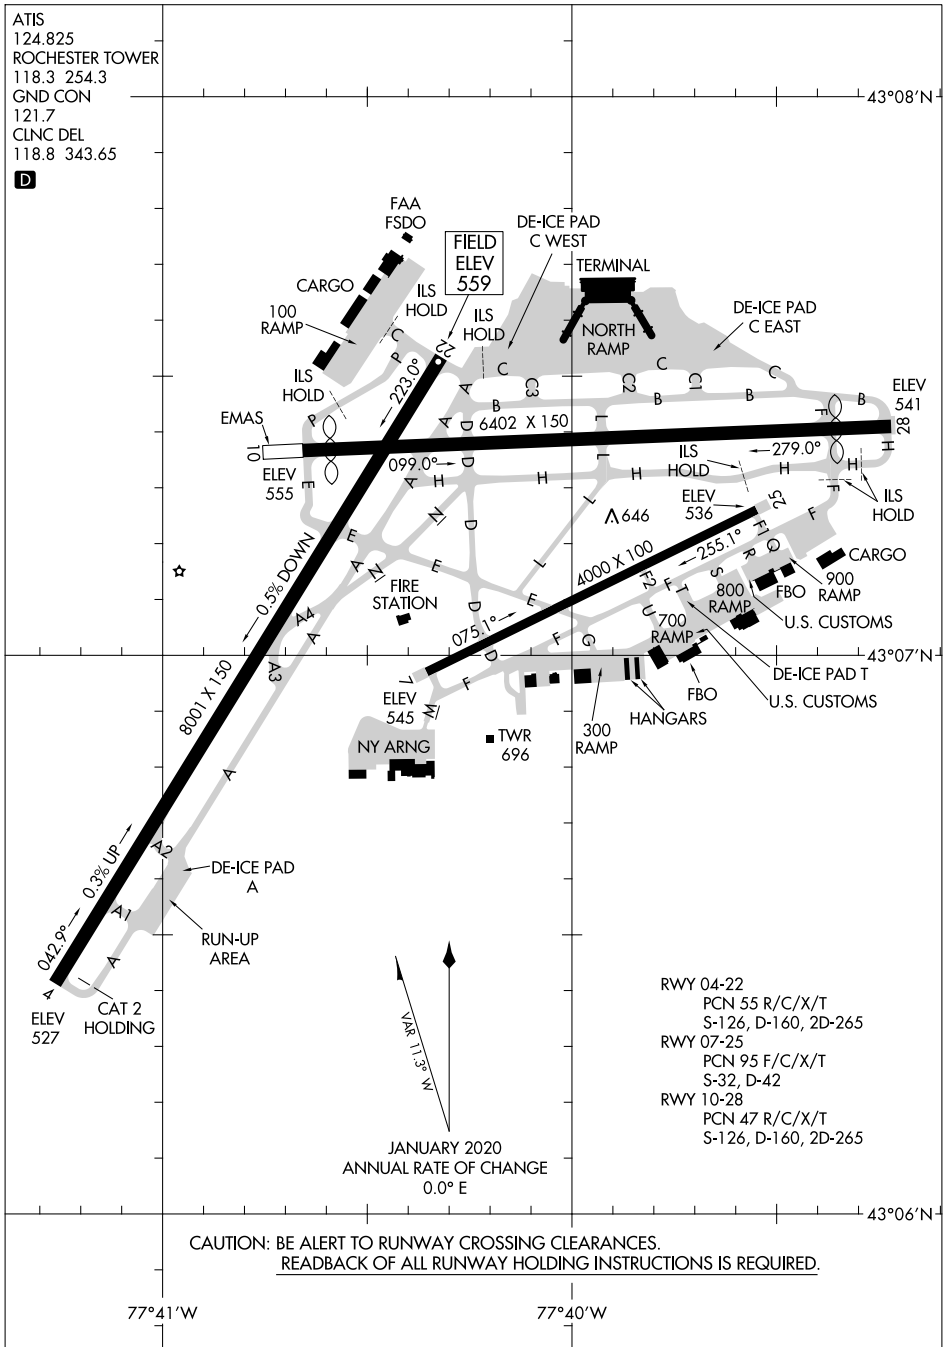

24081

AIRPORT DIAGRAM

FREDERICK DOUGLASS/GREATER ROCHESTER INTL (ROC)
AL-351 (FAA)
ROCHESTER, NEW YORK

ATIS
124.825
ROCHESTER TOWER
118.3 254.3
GND CON
121.7
CLNC DEL
118.8 343.65

NE-2, 21 MAR 2024 to 18 APR 2024

NE-2, 21 MAR 2024 to 18 APR 2024