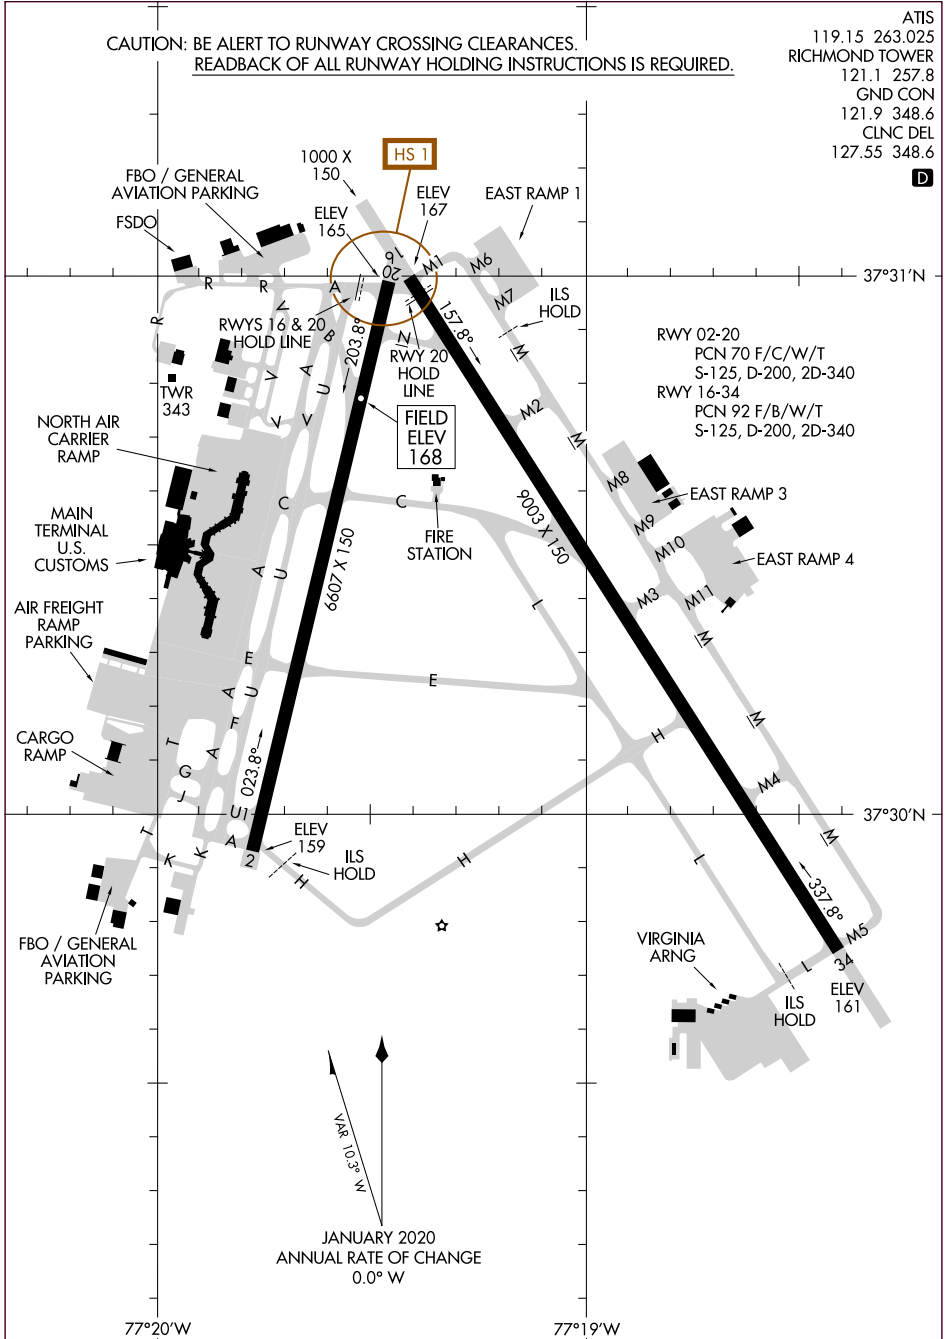

23222

# AIRPORT DIAGRAM

AL-347 (FAA)

RICHMOND INTL (RIC)  
RICHMOND, VIRGINIA

CAUTION: BE ALERT TO RUNWAY CROSSING CLEARANCES.  
READBACK OF ALL RUNWAY HOLDING INSTRUCTIONS IS REQUIRED.

ATIS  
119.15 263.025  
RICHMOND TOWER  
121.1 257.8  
GND CON  
121.9 348.6  
CLNC DEL  
127.55 348.6

NE-3, 21 MAR 2024 to 18 APR 2024

NE-3, 21 MAR 2024 to 18 APR 2024

AIRPORT DIAGRAM  
23222

RICHMOND, VIRGINIA  
RICHMOND INTL (RIC)