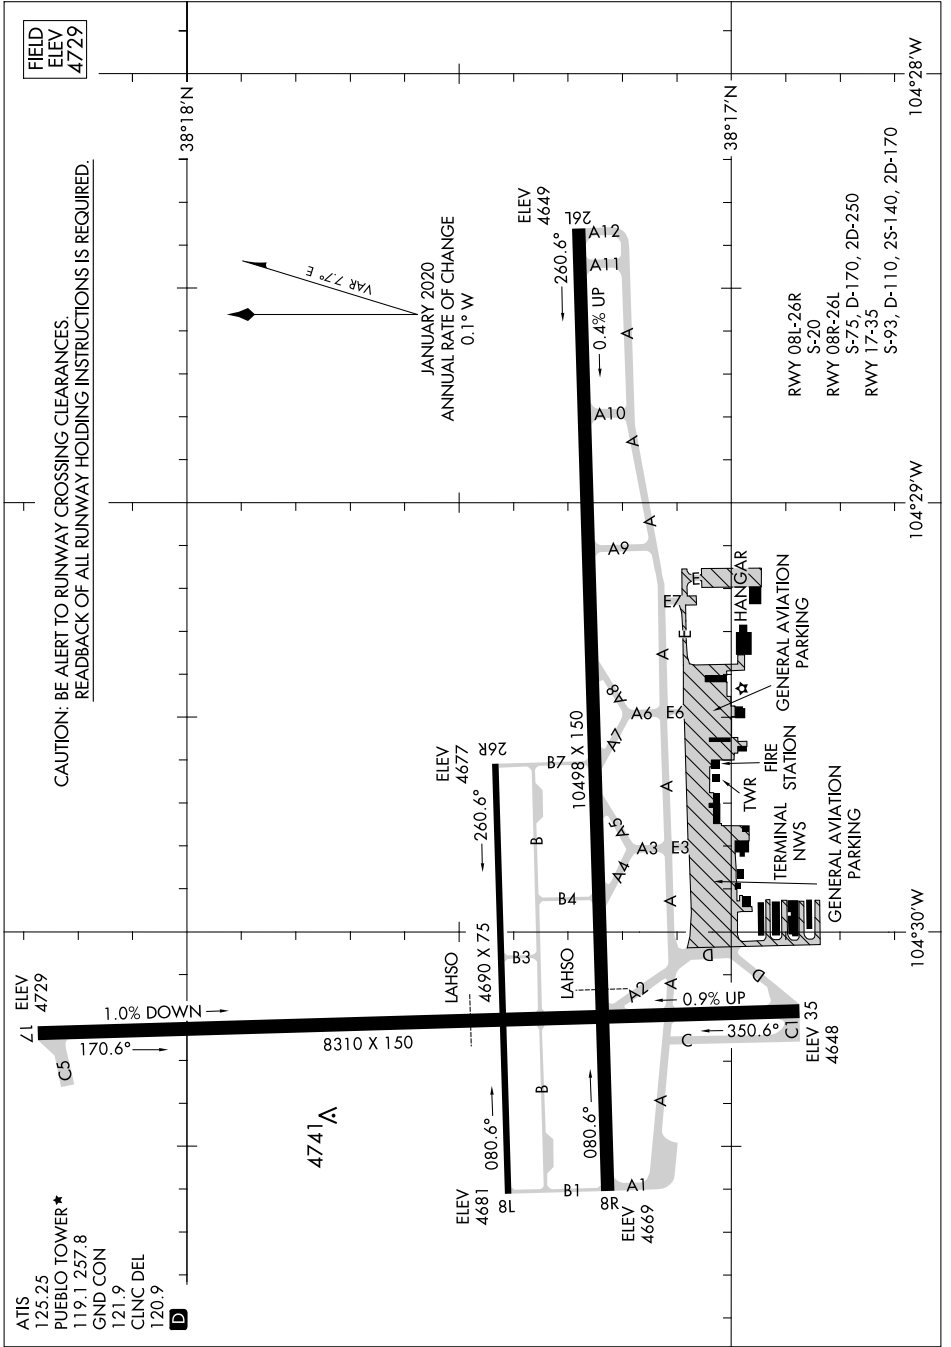

AIRPORT DIAGRAM

AL-334 (FAA)

PUEBLO MEML (PTJB)
PUEBLO, COLORADO

SW-1, 21 MAR 2024 to 18 APR 2024

SW-1, 21 MAR 2024 to 18 APR 2024

AIRPORT DIAGRAM

PUEBLO, COLORADO
PUEBLO MEML (PTJB)