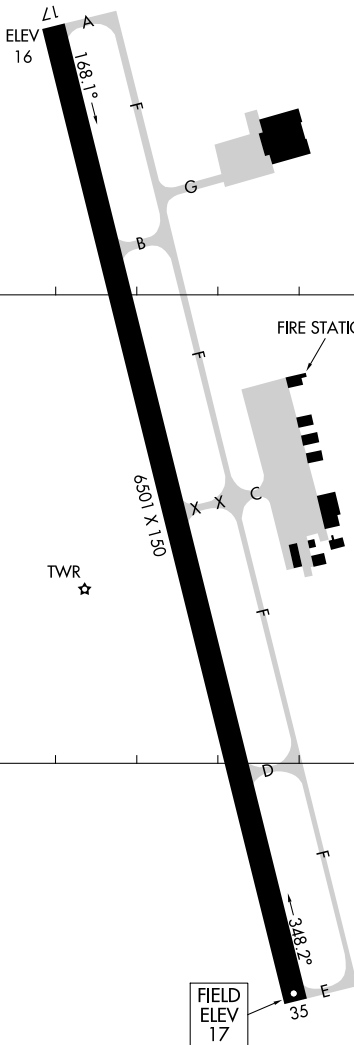

23222

# AIRPORT DIAGRAM

AL-5404 (FAA)

TRENT LOTT INTL (PQL)  
PASCAGOULA, MISSISSIPPI

ATIS  
 135.175  
 TRENT LOTT TOWER ★  
 118.575  
 GND CON  
 121.725  
 CLNC DEL  
 121.725

RWY 17-35  
 PCN 57 F/C/X/T  
 D-196, 2D-315, 2D/2D2-753

CAUTION: BE ALERT TO RUNWAY CROSSING CLEARANCES.  
 READBACK OF ALL RUNWAY HOLDING INSTRUCTIONS IS REQUIRED.

88°32.0'W

88°31.5'W

30°28.0'N

30°27.5'N

SC-4, 21 MAR 2024 to 18 APR 2024

SC-4, 21 MAR 2024 to 18 APR 2024

# AIRPORT DIAGRAM

23222

PASCAGOULA, MISSISSIPPI  
TRENT LOTT INTL (PQL)