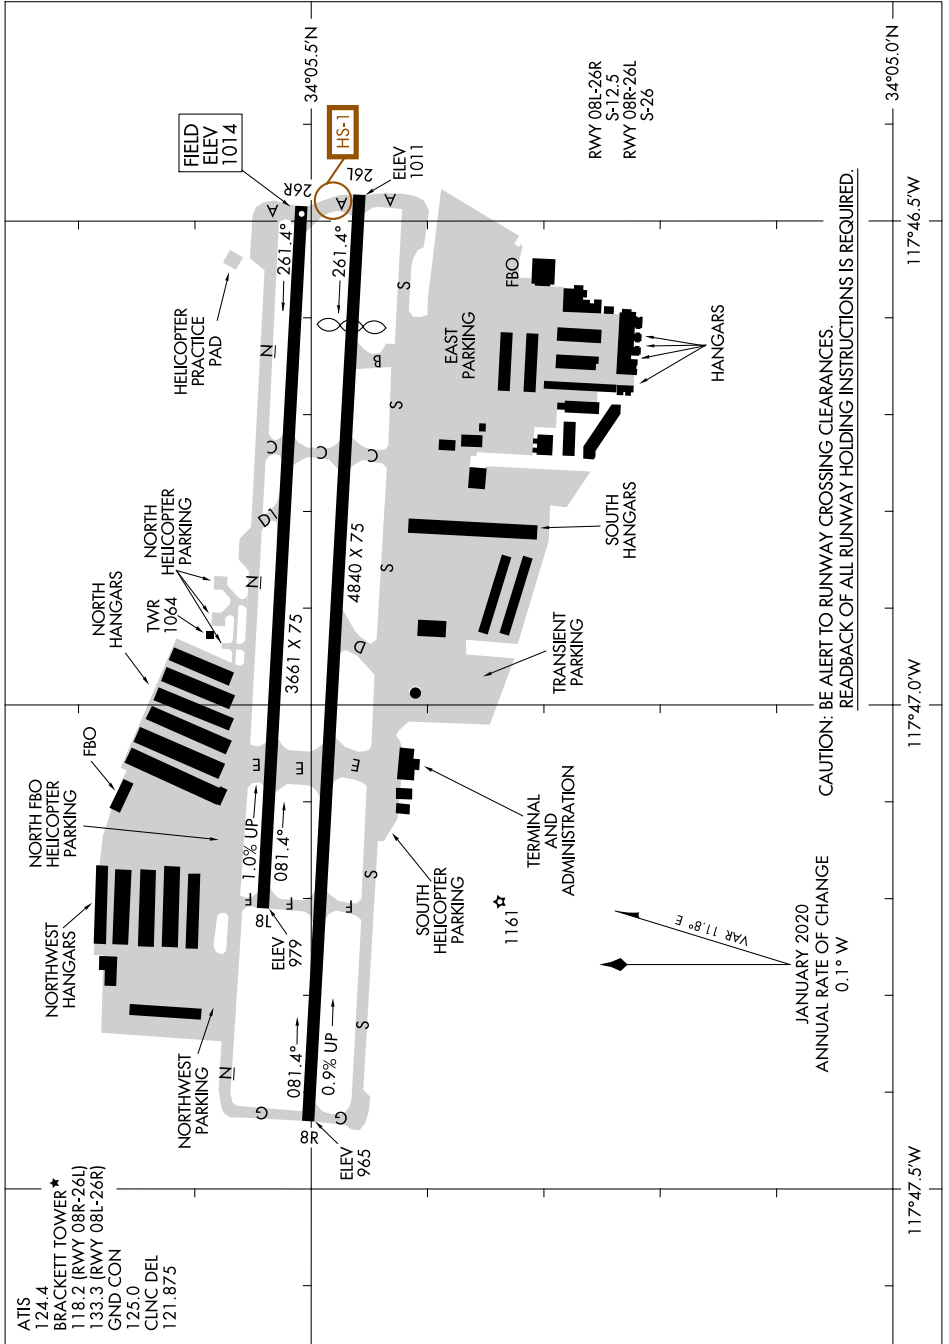

AIRPORT DIAGRAM

AL-5218 (FAA)

BRACKETT FLD (POC)
LA VERNE, CALIFORNIA

SW-3, 18 APR 2024 to 16 MAY 2024

SW-3, 18 APR 2024 to 16 MAY 2024

AIRPORT DIAGRAM

LA VERNE, CALIFORNIA
BRACKETT FLD (POC)