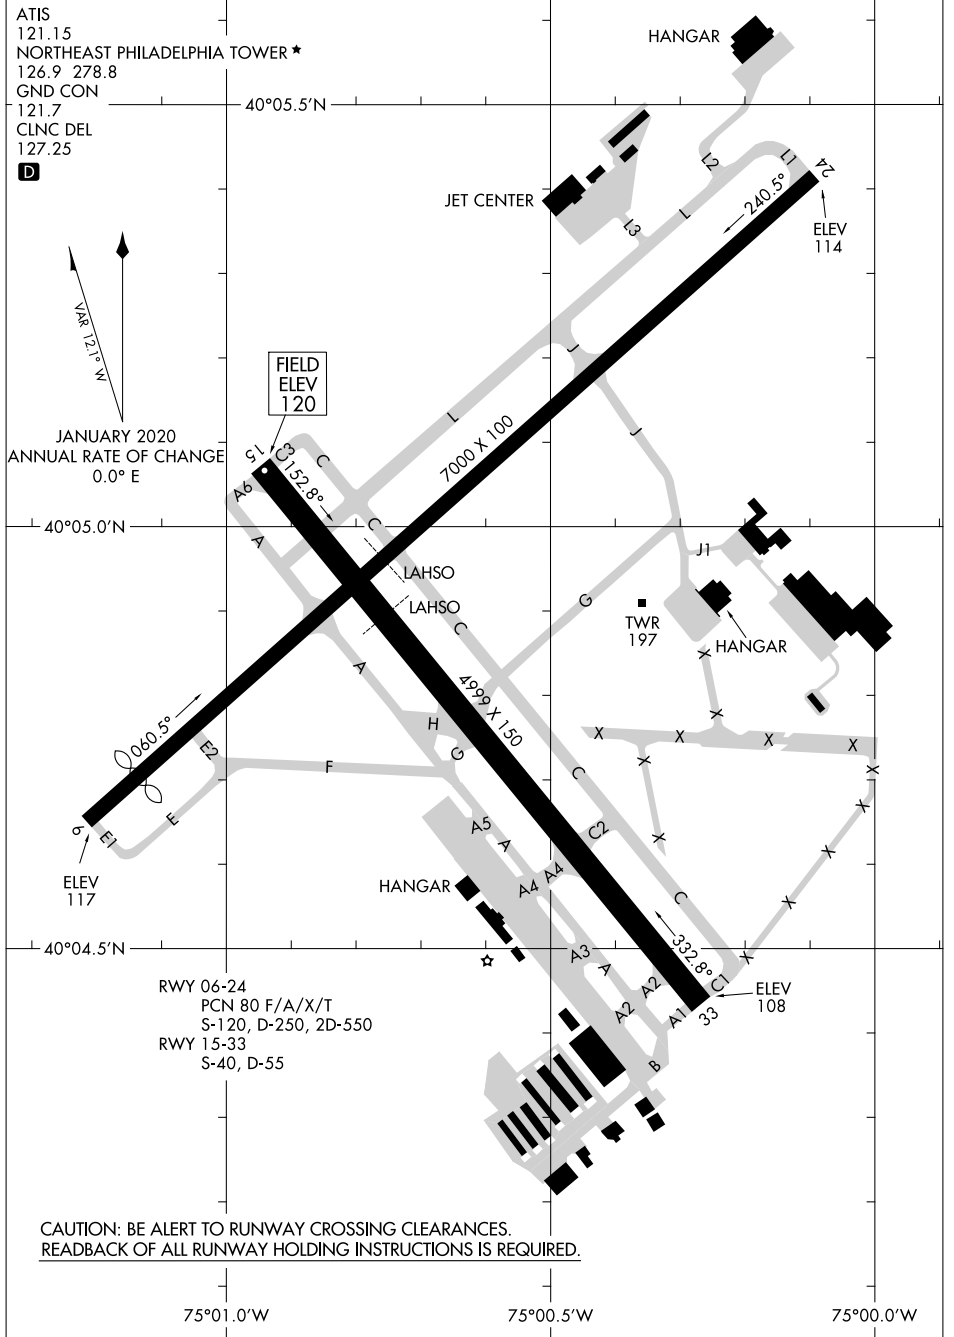

23110

# AIRPORT DIAGRAM

AL-528 (FAA)

NORTHEAST PHILADELPHIA (PNE)  
PHILADELPHIA, PENNSYLVANIA

NE-4, 21 MAR 2024 to 18 APR 2024

NE-4, 21 MAR 2024 to 18 APR 2024

# AIRPORT DIAGRAM

23110

PHILADELPHIA, PENNSYLVANIA  
NORTHEAST PHILADELPHIA (PNE)