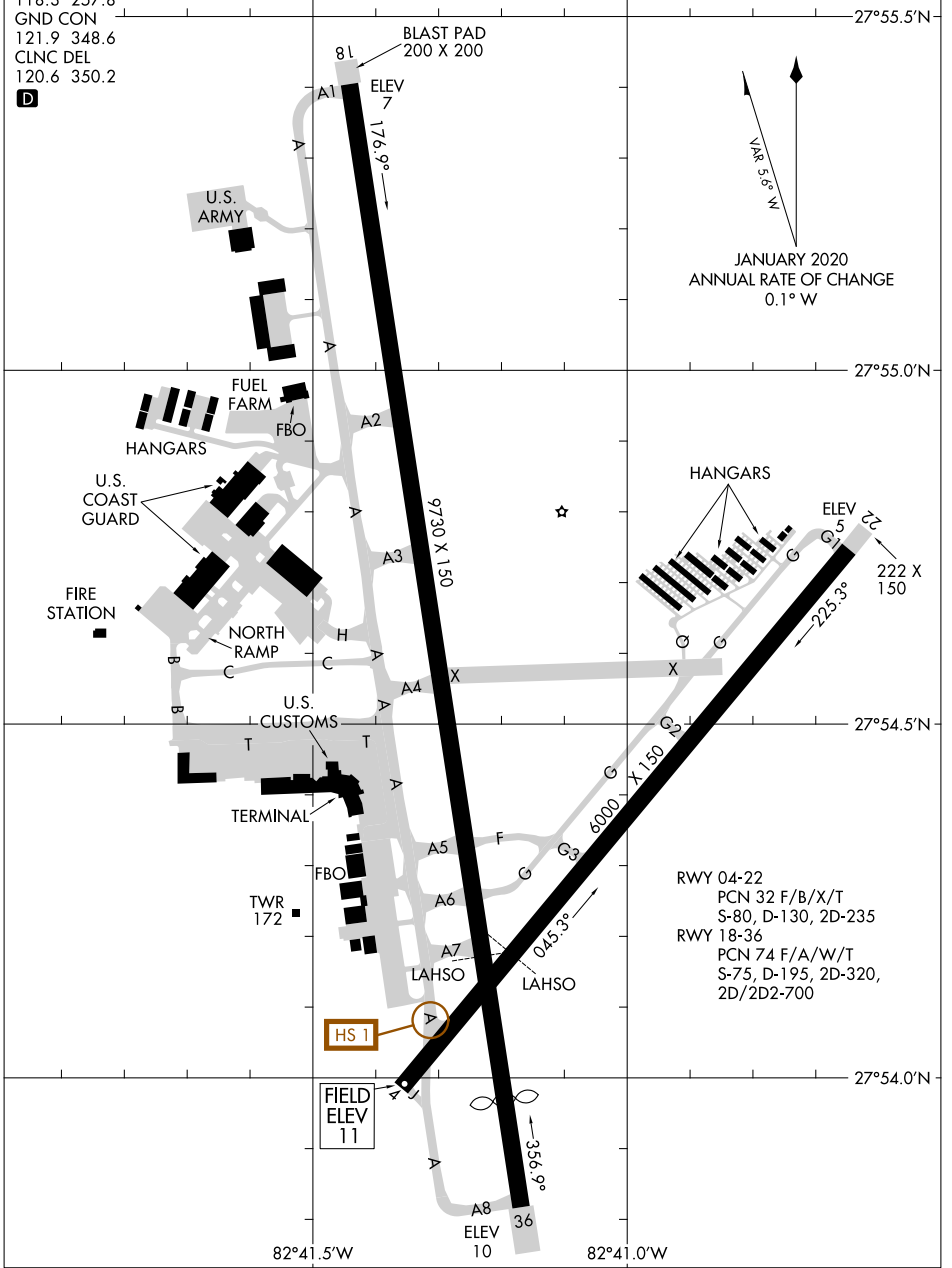

24081

AIRPORT DIAGRAM

AL-625 (FAA)

ST PETE-CLEARWATER INTL (PIE)

ST. PETERSBURG-CLEARWATER, FLORIDA

ATIS
 134.5
 ST. PETERSBURG-CLEARWATER TOWER*
 118.3 257.8
 GND CON
 121.9 348.6
 CLNC DEL
 120.6 350.2

CAUTION: BE ALERT TO RUNWAY CROSSING CLEARANCES.
 READBACK OF ALL RUNWAY HOLDING INSTRUCTIONS IS REQUIRED.

SE-3, 21 MAR 2024 to 18 APR 2024

SE-3, 21 MAR 2024 to 18 APR 2024

AIRPORT DIAGRAM

24081

ST. PETERSBURG-CLEARWATER, FLORIDA

ST PETE-CLEARWATER INTL (PIE)