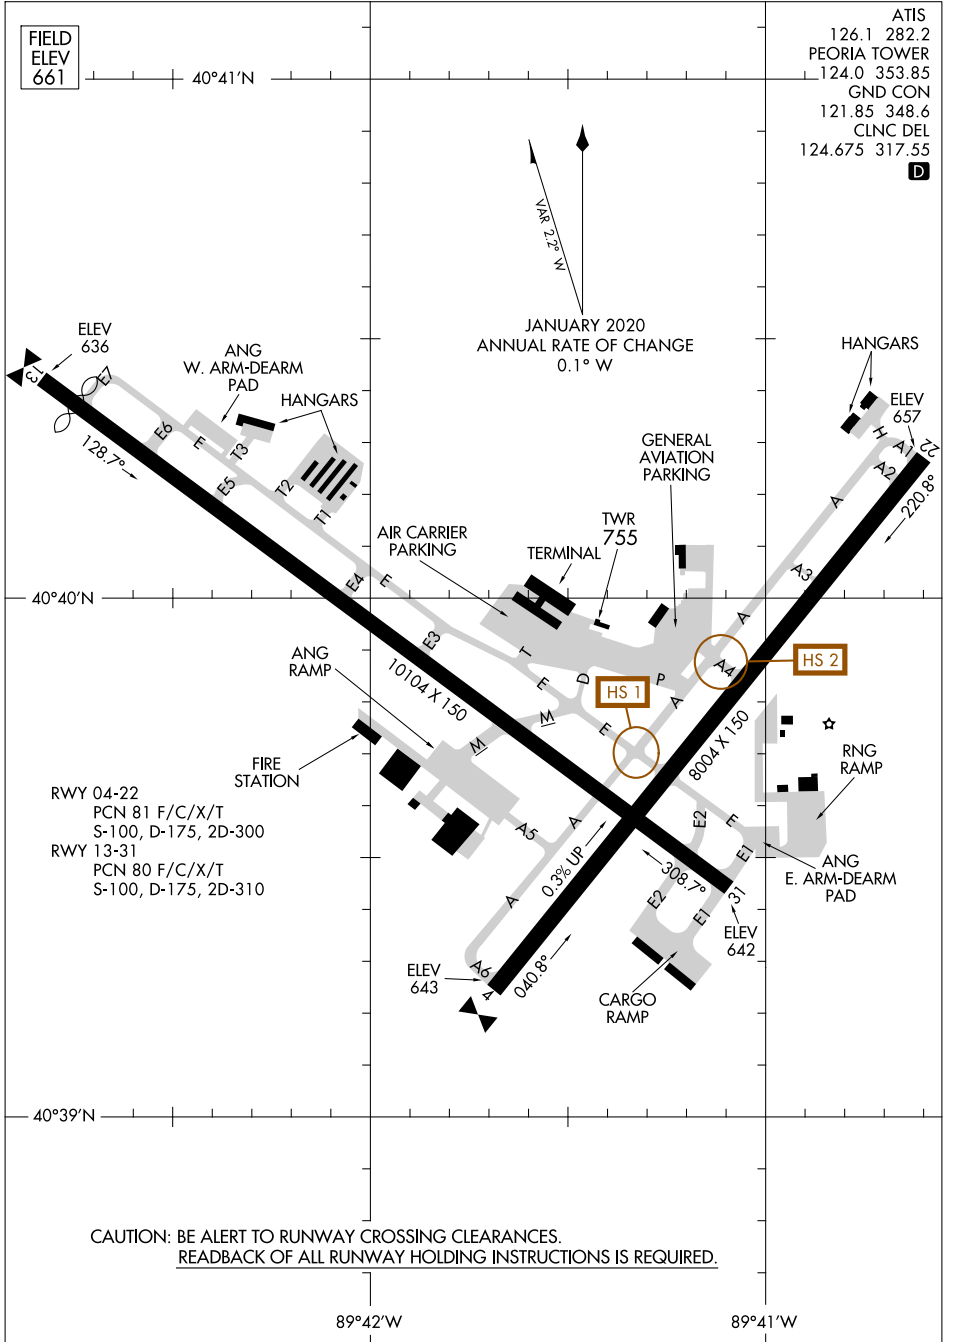

22251

# AIRPORT DIAGRAM

GENERAL DOWNING - PEORIA INTL (PIA)  
AL-597 (FAA)  
PEORIA, ILLINOIS

EC-3, 21 MAR 2024 to 18 APR 2024

EC-3, 21 MAR 2024 to 18 APR 2024

# AIRPORT DIAGRAM

22251

GENERAL DOWNING - PEORIA INTL (PIA)  
PEORIA, ILLINOIS