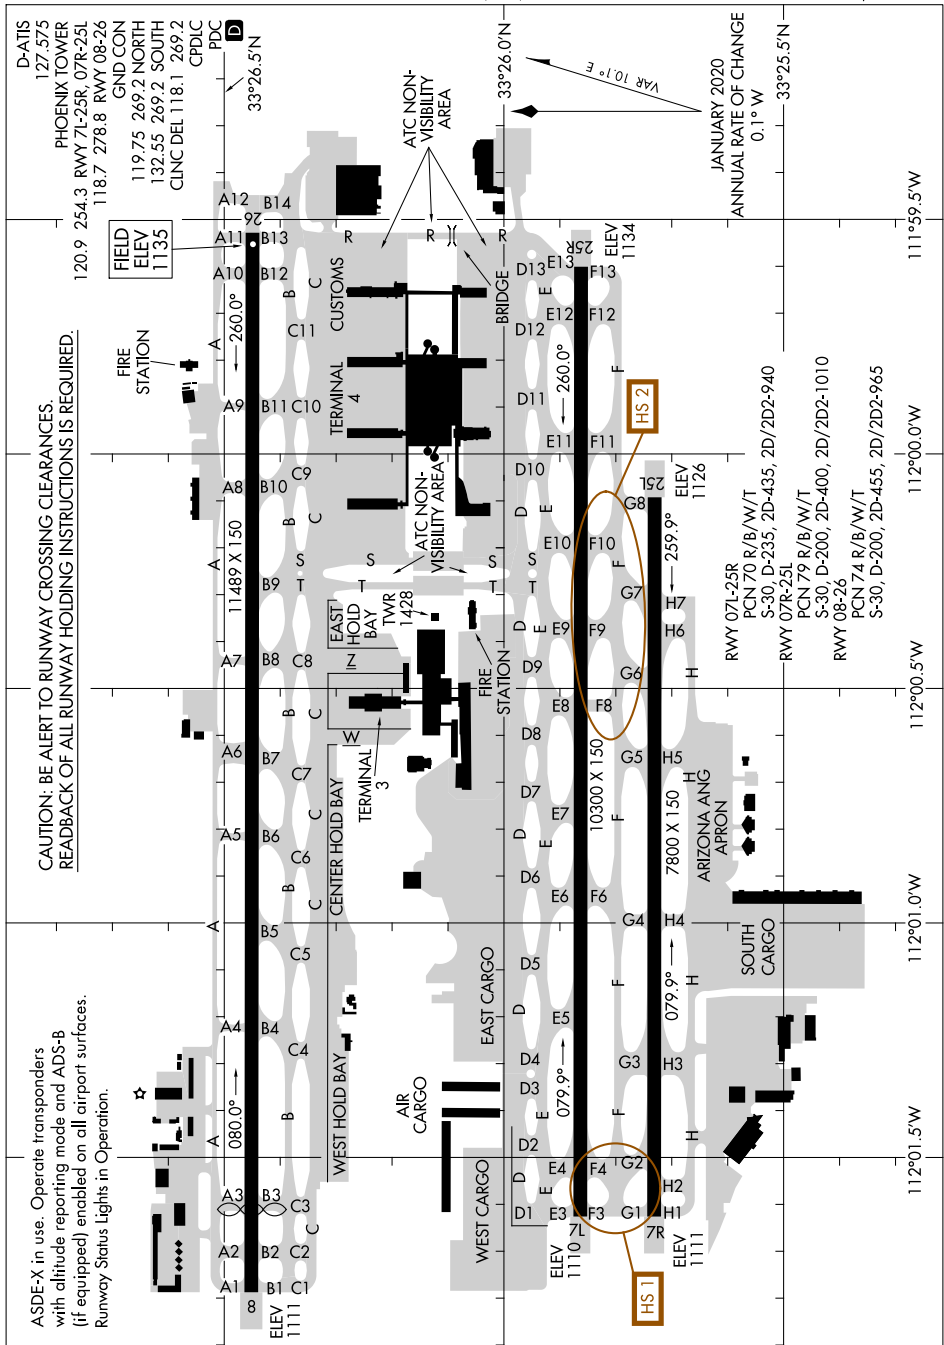

AIRPORT DIAGRAM

23166

PHOENIX SKY HARBOR INTL (PHX)

AL-322 (FAA)

PHOENIX, ARIZONA

SW-4, 07 SEP 2023 to 05 OCT 2023

AIRPORT DIAGRAM

23166

PHOENIX, ARIZONA

PHOENIX SKY HARBOR INTL (PHX)

SW-4, 07 SEP 2023 to 05 OCT 2023