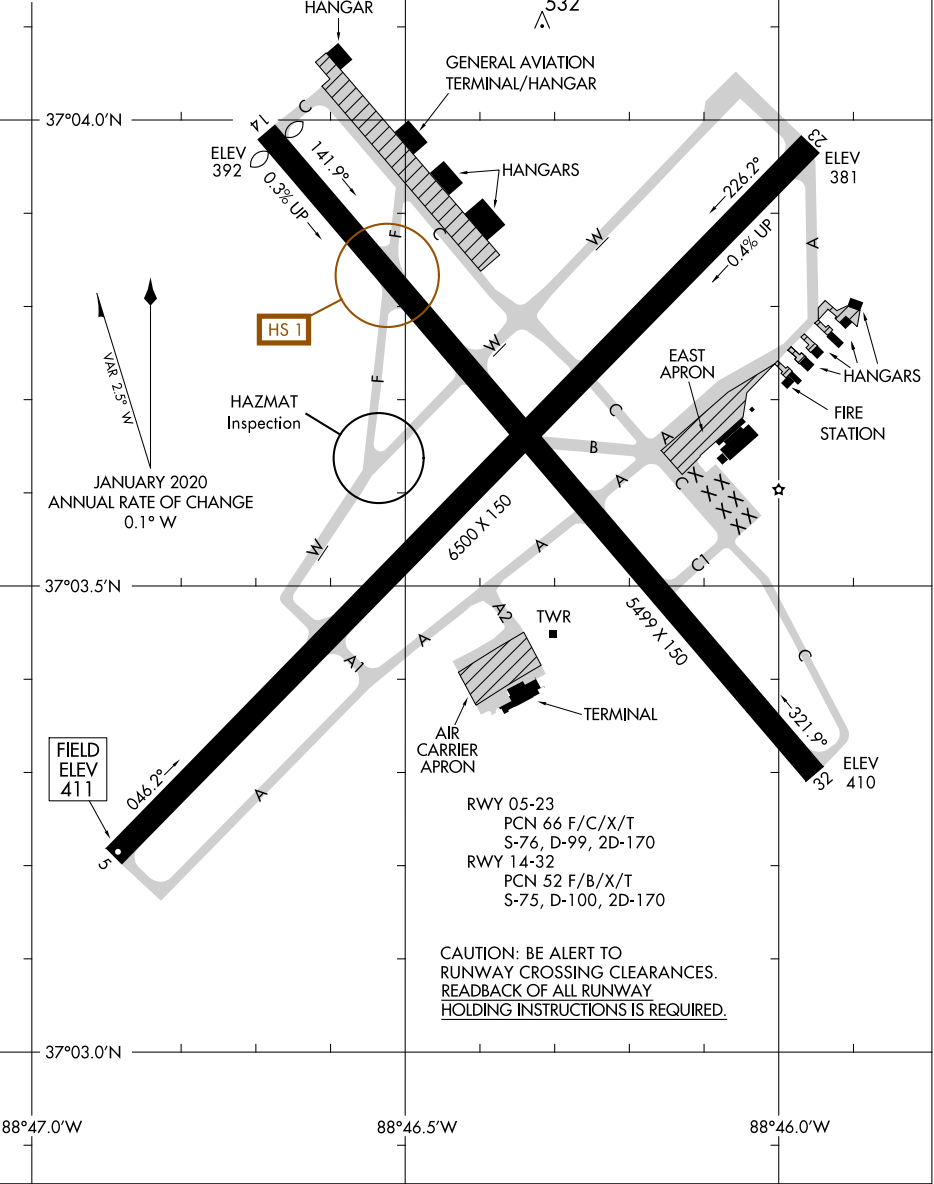

AIRPORT DIAGRAM

AL-628 (FAA)

BARKLEY RGNL (PAH)
PADUCAH, KENTUCKY

ASOS
118.375
PADUCAH TOWER ★
119.6 306.9
GND CON
121.7 306.9

D

SE-1, 18 APR 2024 to 16 MAY 2024

SE-1, 18 APR 2024 to 16 MAY 2024

AIRPORT DIAGRAM

PADUCAH, KENTUCKY
BARKLEY RGNL (PAH)