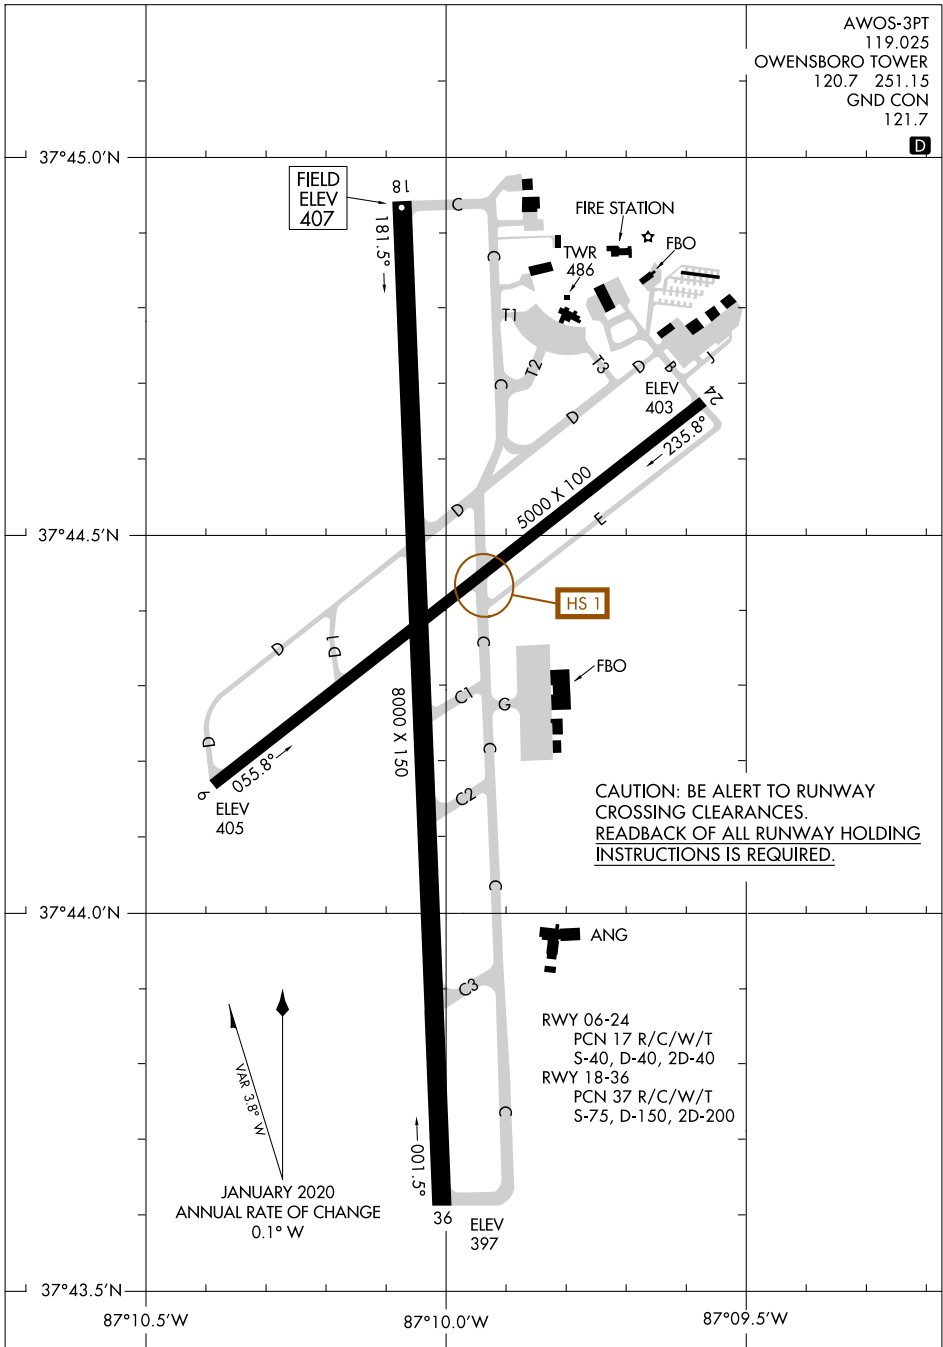

AIRPORT DIAGRAM

OWENSBORO/DAVISS COUNTY RGNL (OWB)
AL-707 (FAA) OWENSBORO, KENTUCKY

AWOS-3PT
119.025
OWENSBORO TOWER
120.7 251.15
GND CON
121.7

D

SE-1, 18 APR 2024 to 16 MAY 2024

SE-1, 18 APR 2024 to 16 MAY 2024

AIRPORT DIAGRAM

OWENSBORO, KENTUCKY
OWENSBORO/DAVISS COUNTY RGNL (OWB)