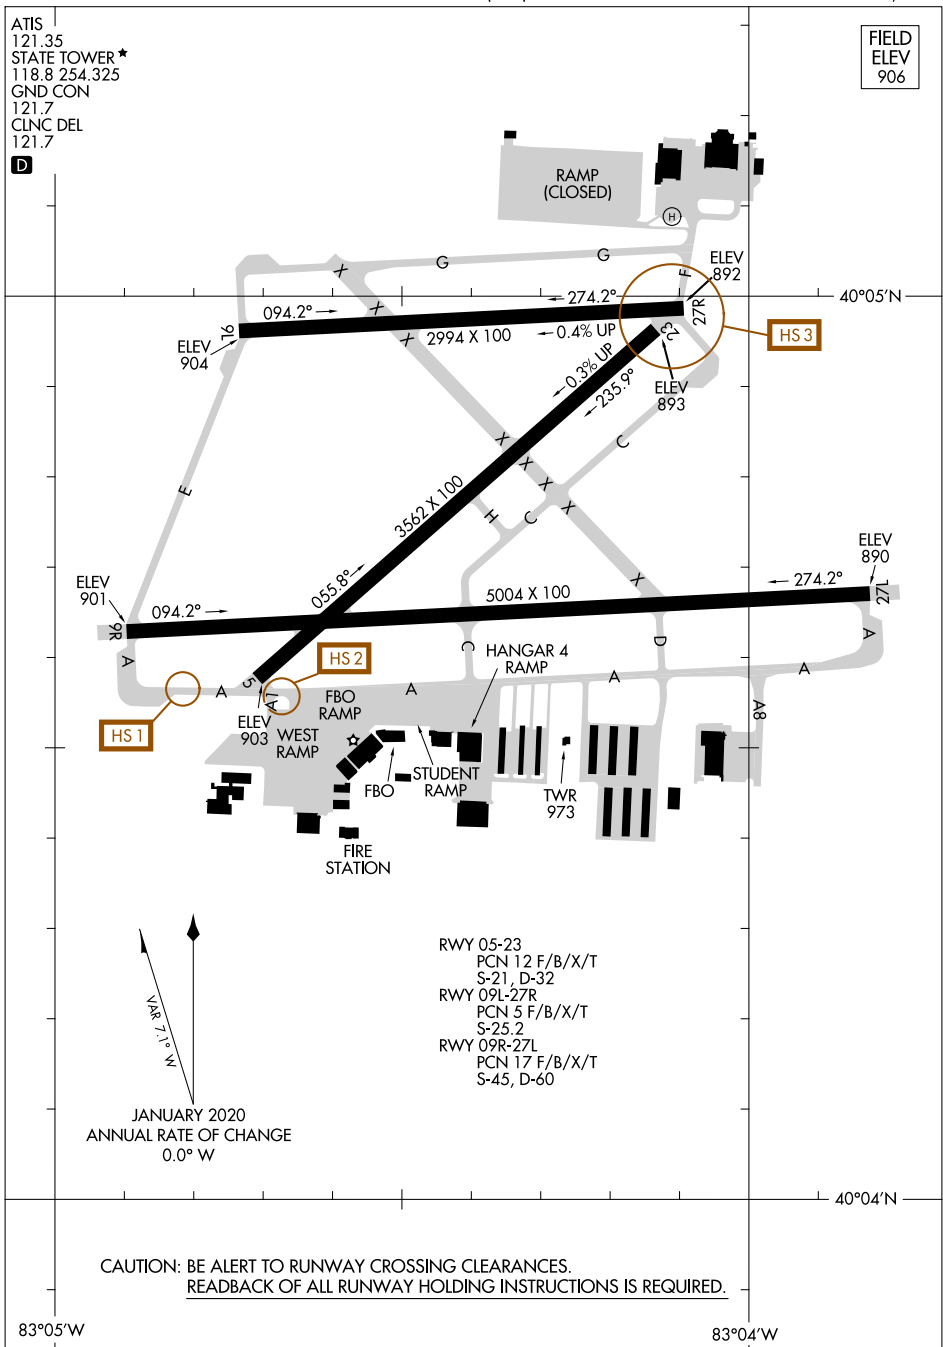

# AIRPORT DIAGRAM

AL-5387 (FAA)

OHIO STATE UNIVERSITY (OSU)  
COLUMBUS, OHIO

ATIS 121.35  
 STATE TOWER ★ 118.8 254.325  
 GND CON 121.7  
 CLNC DEL 121.7

FIELD  
 ELEV  
 906

EC-2, 21 MAR 2024 to 18 APR 2024

EC-2, 21 MAR 2024 to 18 APR 2024

VAR 7.1° W  
 JANUARY 2020  
 ANNUAL RATE OF CHANGE  
 0.0° W

RWY 05-23  
 PCN 12 F/B/X/T  
 S-21, D-32  
 RWY 09L-27R  
 PCN 5 F/B/X/T  
 S-25.2  
 RWY 09R-27L  
 PCN 17 F/B/X/T  
 S-45, D-60

CAUTION: BE ALERT TO RUNWAY CROSSING CLEARANCES.  
 READBACK OF ALL RUNWAY HOLDING INSTRUCTIONS IS REQUIRED.

83°05'W

83°04'W