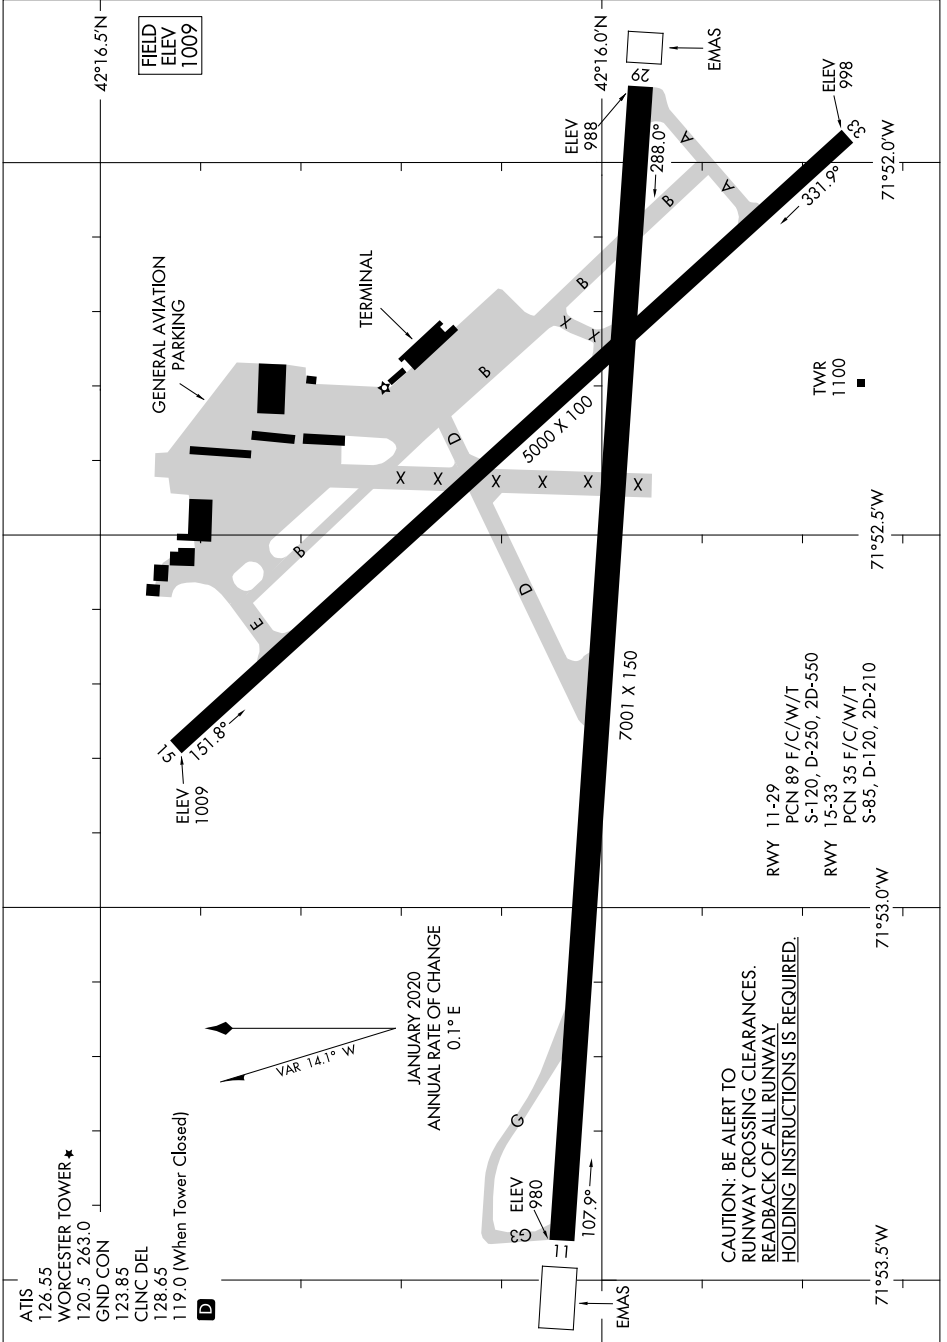

# AIRPORT DIAGRAM

AL-652 (FAA)

WORCESTER RGNL (ORH)  
WORCESTER, MASSACHUSETTS

NE-1, 18 APR 2024 to 16 MAY 2024

NE-1, 18 APR 2024 to 16 MAY 2024

# AIRPORT DIAGRAM

WORCESTER, MASSACHUSETTS  
WORCESTER RGNL (ORH)