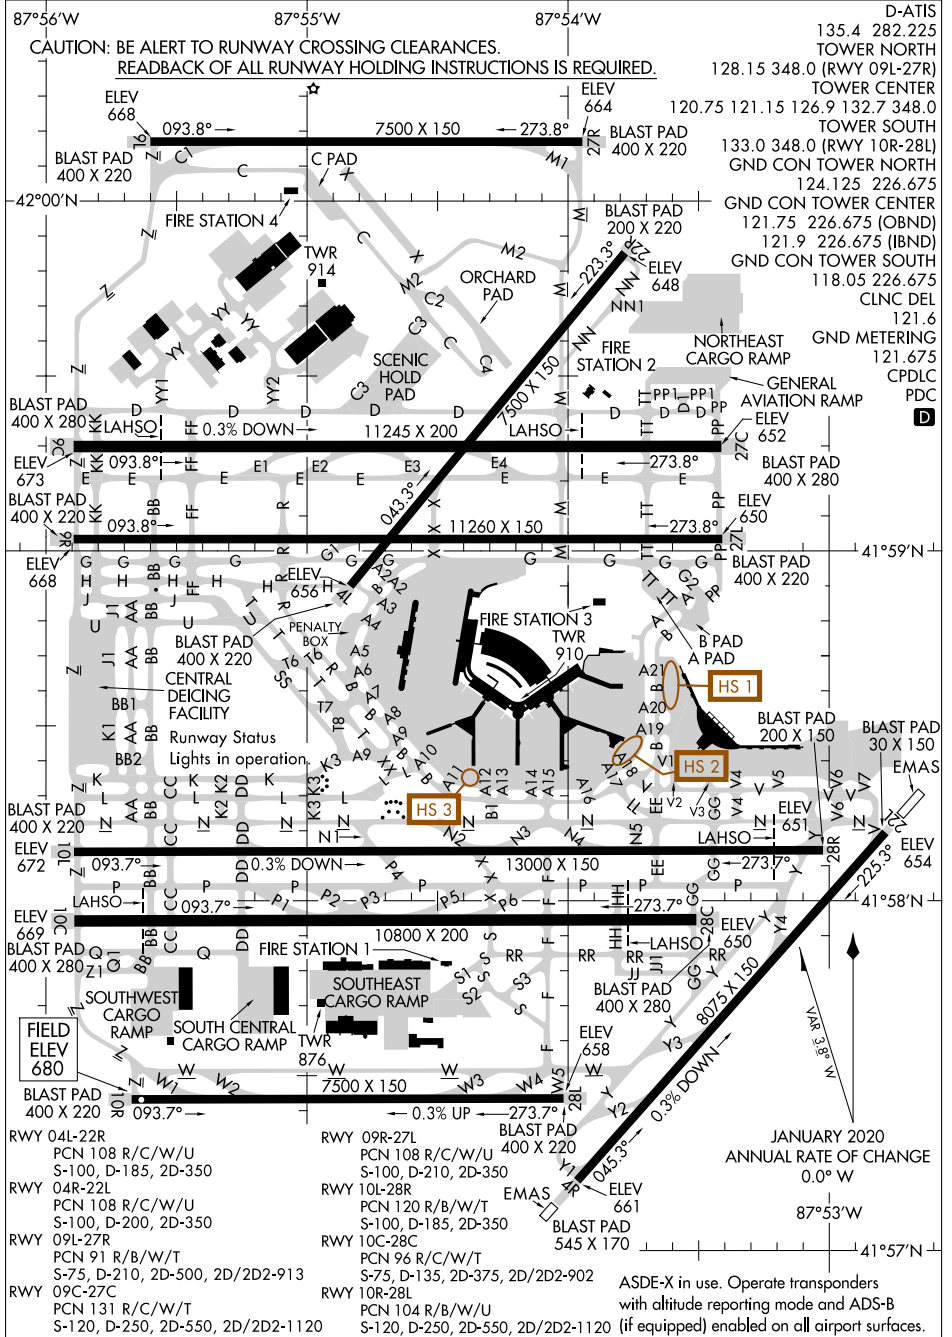

AIRPORT DIAGRAM

AL-166 (FAA)

CHICAGO O'HARE INTL (O.R.D)
CHICAGO, ILLINOIS

EC-3, 02 DEC 2021 to 30 DEC 2021

EC-3, 02 DEC 2021 to 30 DEC 2021

AIRPORT DIAGRAM

CHICAGO, ILLINOIS
CHICAGO O'HARE INTL (O.R.D)