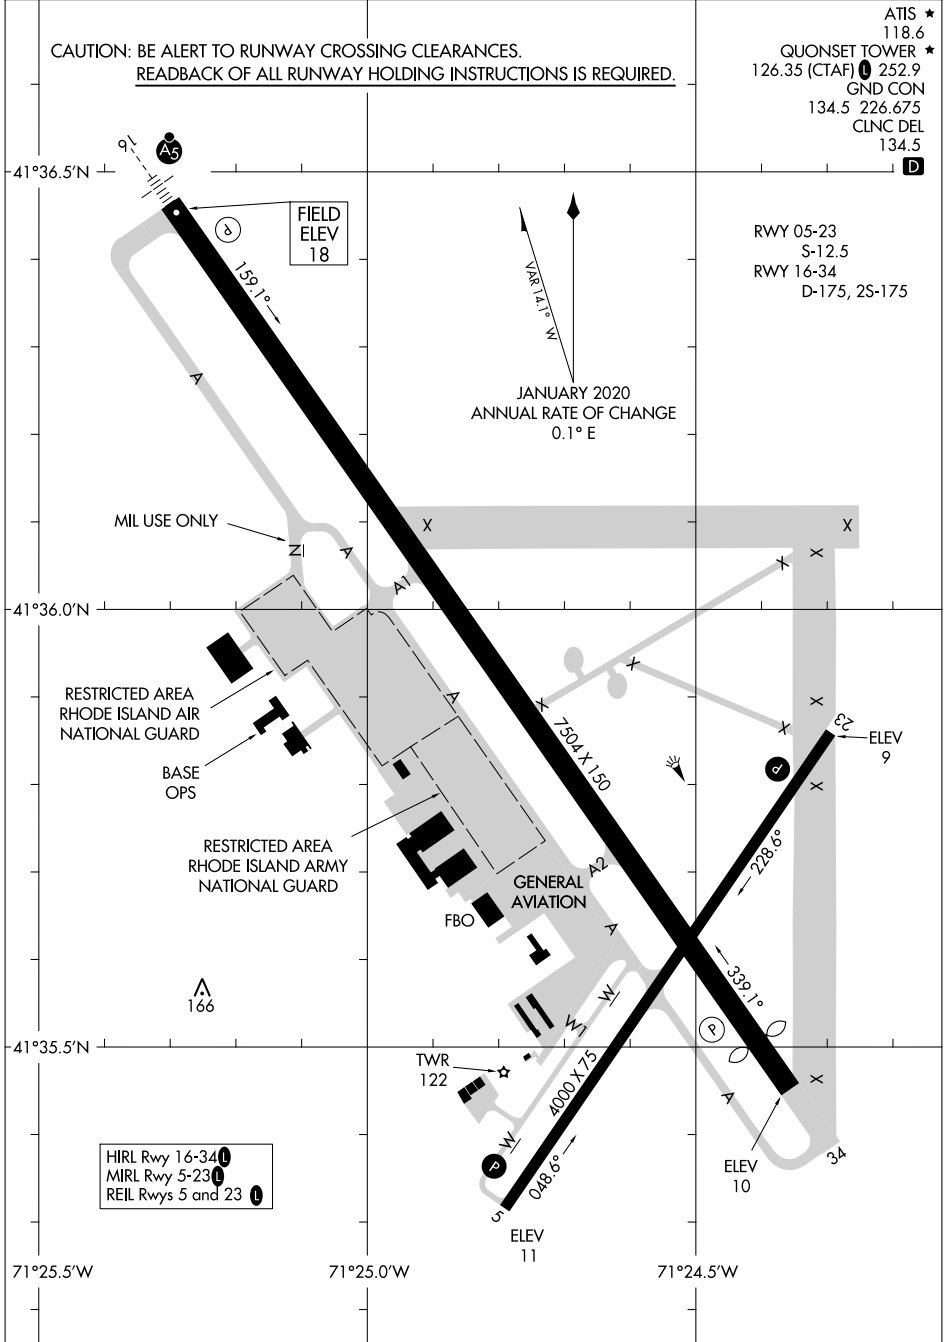

# AIRPORT DIAGRAM

AL-338 (FAA)

QUONSET STATE (OQT)  
NORTH KINGSTOWN, RHODE ISLAND

CAUTION: BE ALERT TO RUNWAY CROSSING CLEARANCES.  
READBACK OF ALL RUNWAY HOLDING INSTRUCTIONS IS REQUIRED.

ATIS ★  
 118.6  
 QUONSET TOWER ★  
 126.35 (CTAF) ① 252.9  
 GND CON  
 134.5 226.675  
 CLNC DEL  
 134.5  
 D

RWY 05-23  
 S-12.5  
 RWY 16-34  
 D-175, 2S-175

JANUARY 2020  
 ANNUAL RATE OF CHANGE  
 0.1° E

NE-1, 18 APR 2024 to 16 MAY 2024

NE-1, 18 APR 2024 to 16 MAY 2024