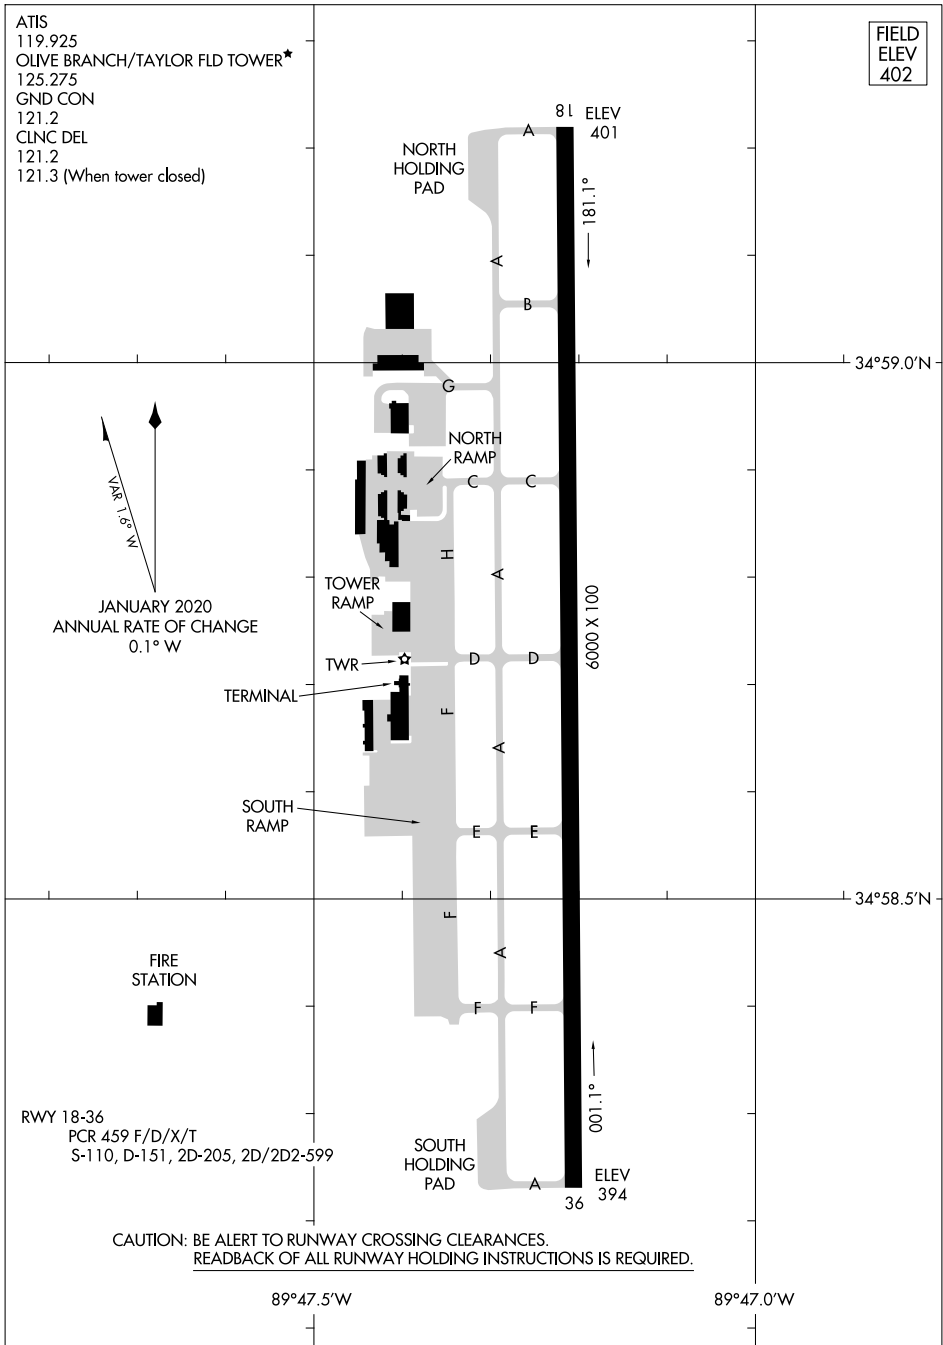

23110

AIRPORT DIAGRAM

AL-5883 (FAA)

OLIVE BRANCH/TAYLOR FLD (OLV)
OLIVE BRANCH, MISSISSIPPI

ATIS
 119.925
 OLIVE BRANCH/TAYLOR FLD TOWER*
 125.275
 GND CON
 121.2
 CLNC DEL
 121.2
 121.3 (When tower closed)

FIELD
 ELEV
 402

SC-4, 21 MAR 2024 to 18 APR 2024

SC-4, 21 MAR 2024 to 18 APR 2024

AIRPORT DIAGRAM

23110

OLIVE BRANCH, MISSISSIPPI
OLIVE BRANCH/TAYLOR FLD (OLV)