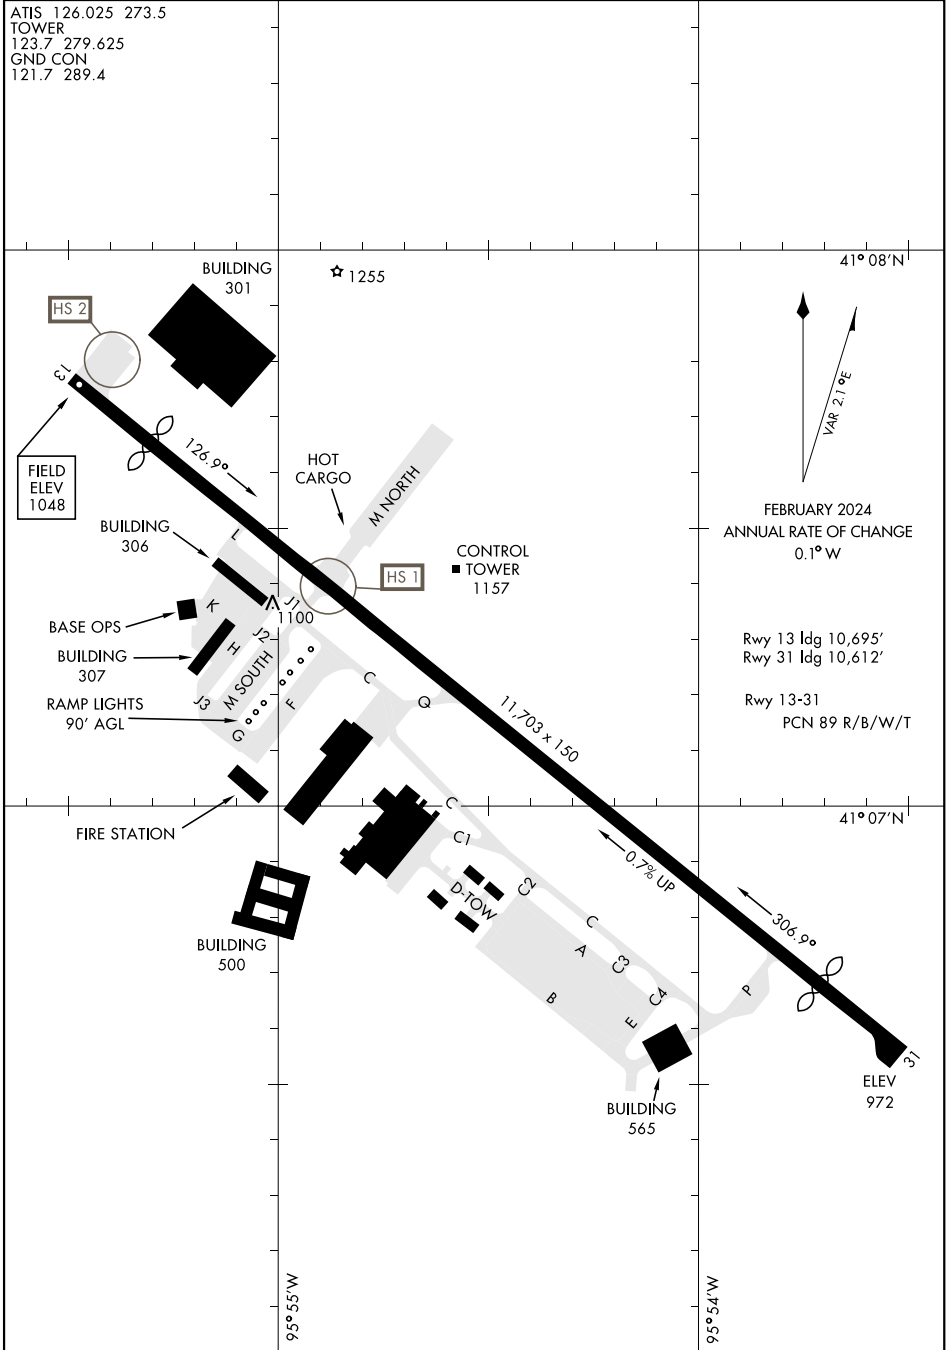

AIRPORT DIAGRAM

[USAF]

OFFUTT AFB (KOFF)

OMAHA, NEBRASKA

ATIS 126.025 273.5
 TOWER
 123.7 279.625
 GND CON
 121.7 289.4

NC-2, 21 MAR 2024 to 18 APR 2024

NC-2, 21 MAR 2024 to 18 APR 2024

AIRPORT DIAGRAM

OMAHA, NEBRASKA

OFFUTT AFB (KOFF)