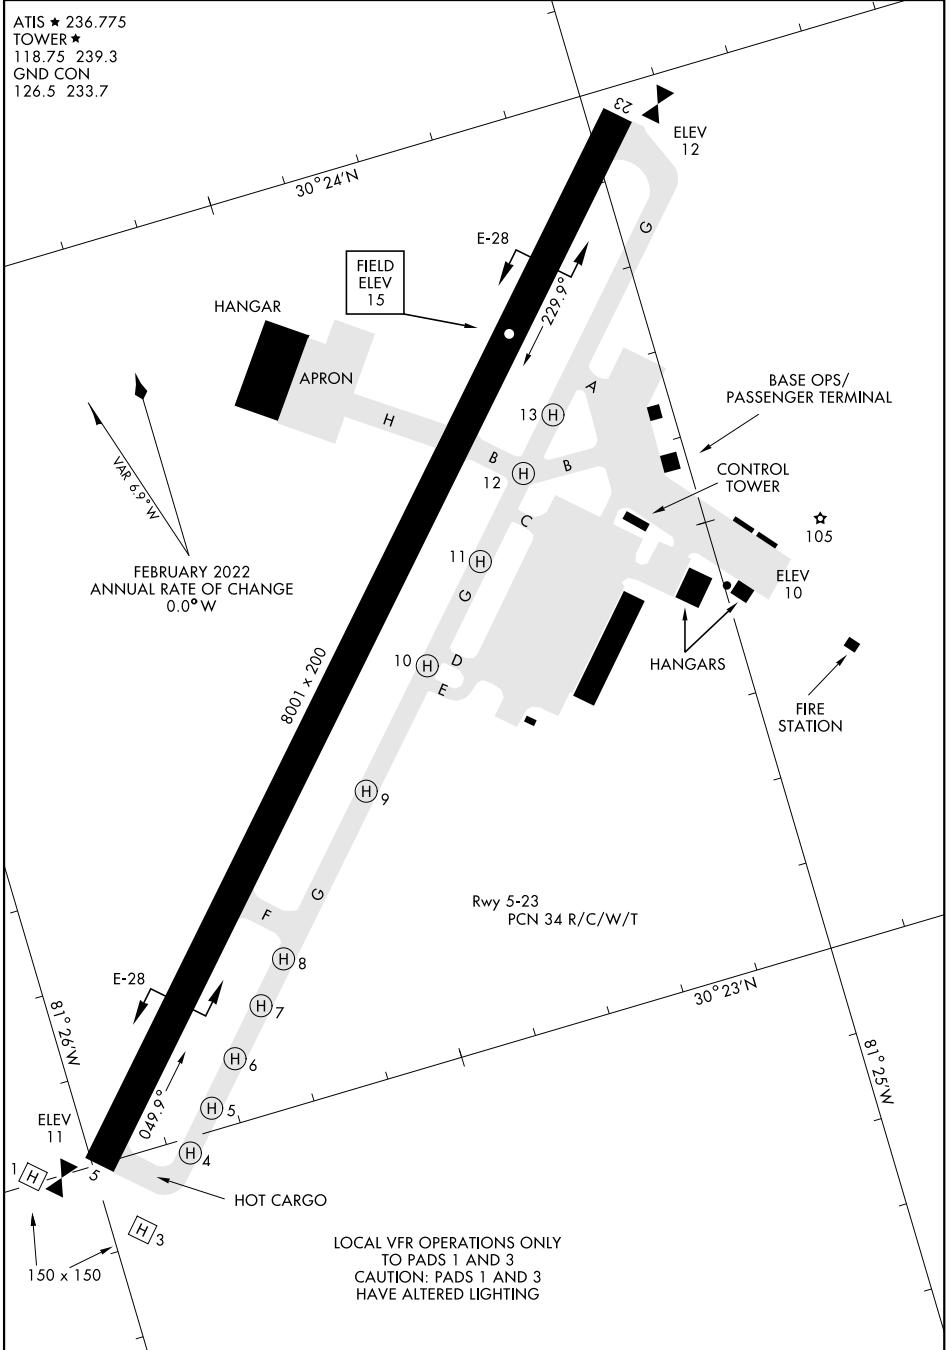

22055

# AIRPORT DIAGRAM

MAYPORT NS (ADM DAVID L. MCDONALD FLD) (KNRB)  
AL-722 [USN]  
MAYPORT, FLORIDA

ATIS ★ 236.775  
TOWER ★  
118.75 239.3  
GND CON  
126.5 233.7

SE-3, 21 MAR 2024 to 18 APR 2024

SE-3, 21 MAR 2024 to 18 APR 2024