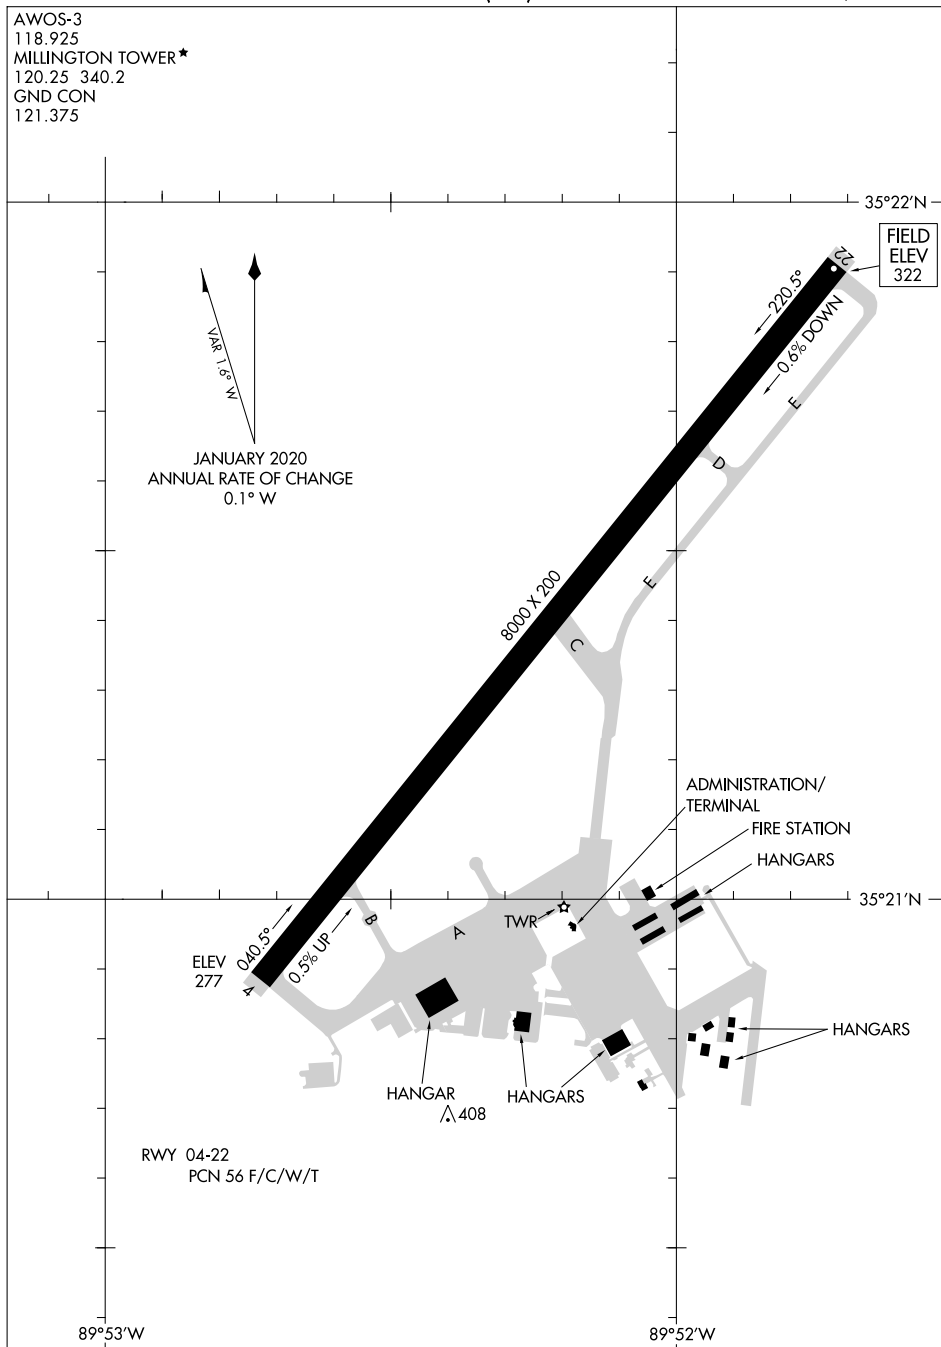

22307

AIRPORT DIAGRAM

AL-910 (FAA)

MILLINGTON/MEMPHIS (NQA)
MILLINGTON, TENNESSEE

AWOS-3
118.925
MILLINGTON TOWER*
120.25 340.2
GND CON
121.375

SE-1, 18 APR 2024 to 16 MAY 2024

SE-1, 18 APR 2024 to 16 MAY 2024

AIRPORT DIAGRAM

22307

MILLINGTON, TENNESSEE
MILLINGTON/MEMPHIS (NQA)