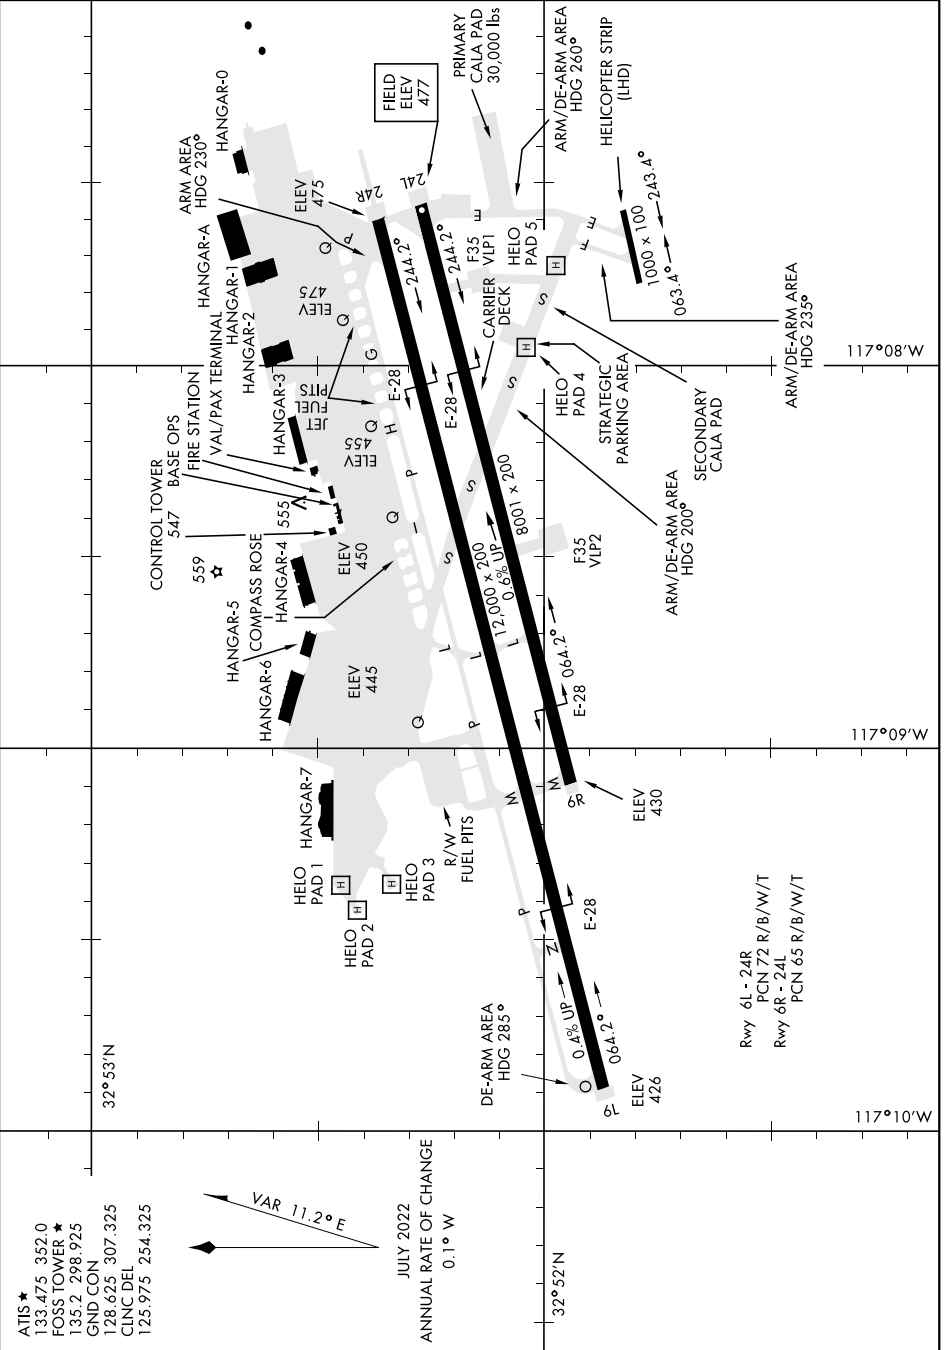

AIRPORT DIAGRAM

AL-903 [USN]

SW-3, 21 MAR 2024 to 18 APR 2024

SW-3, 21 MAR 2024 to 18 APR 2024

AIRPORT DIAGRAM