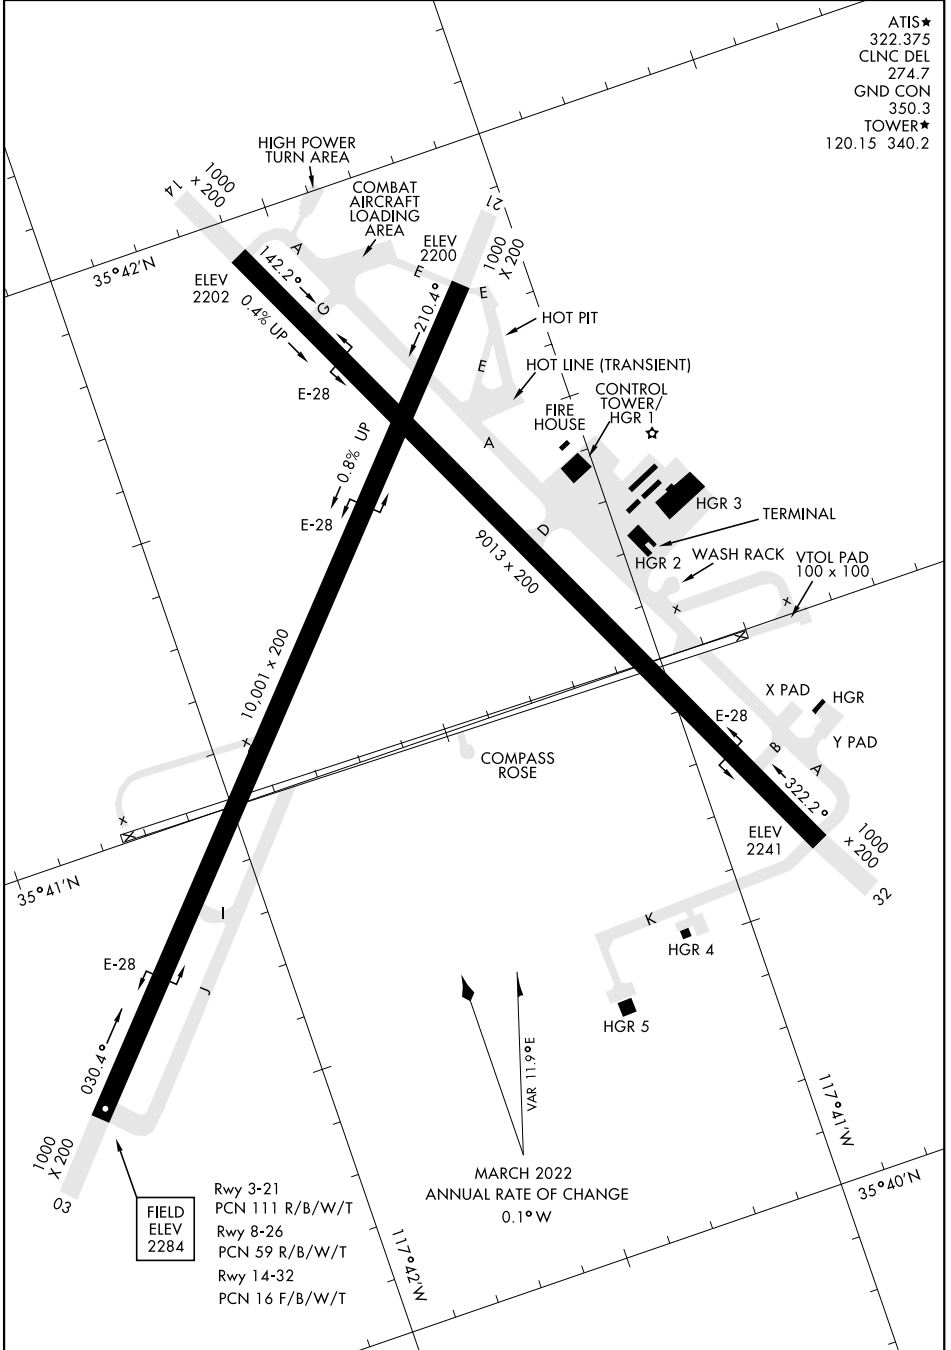

# AIRPORT DIAGRAM

[USN]

ATIS★  
 322.375  
 CLNC DEL  
 274.7  
 GND CON  
 350.3  
 TOWER★  
 120.15 340.2

SW-3, 18 APR 2024 to 16 MAY 2024

SW-3, 18 APR 2024 to 16 MAY 2024

# AIRPORT DIAGRAM