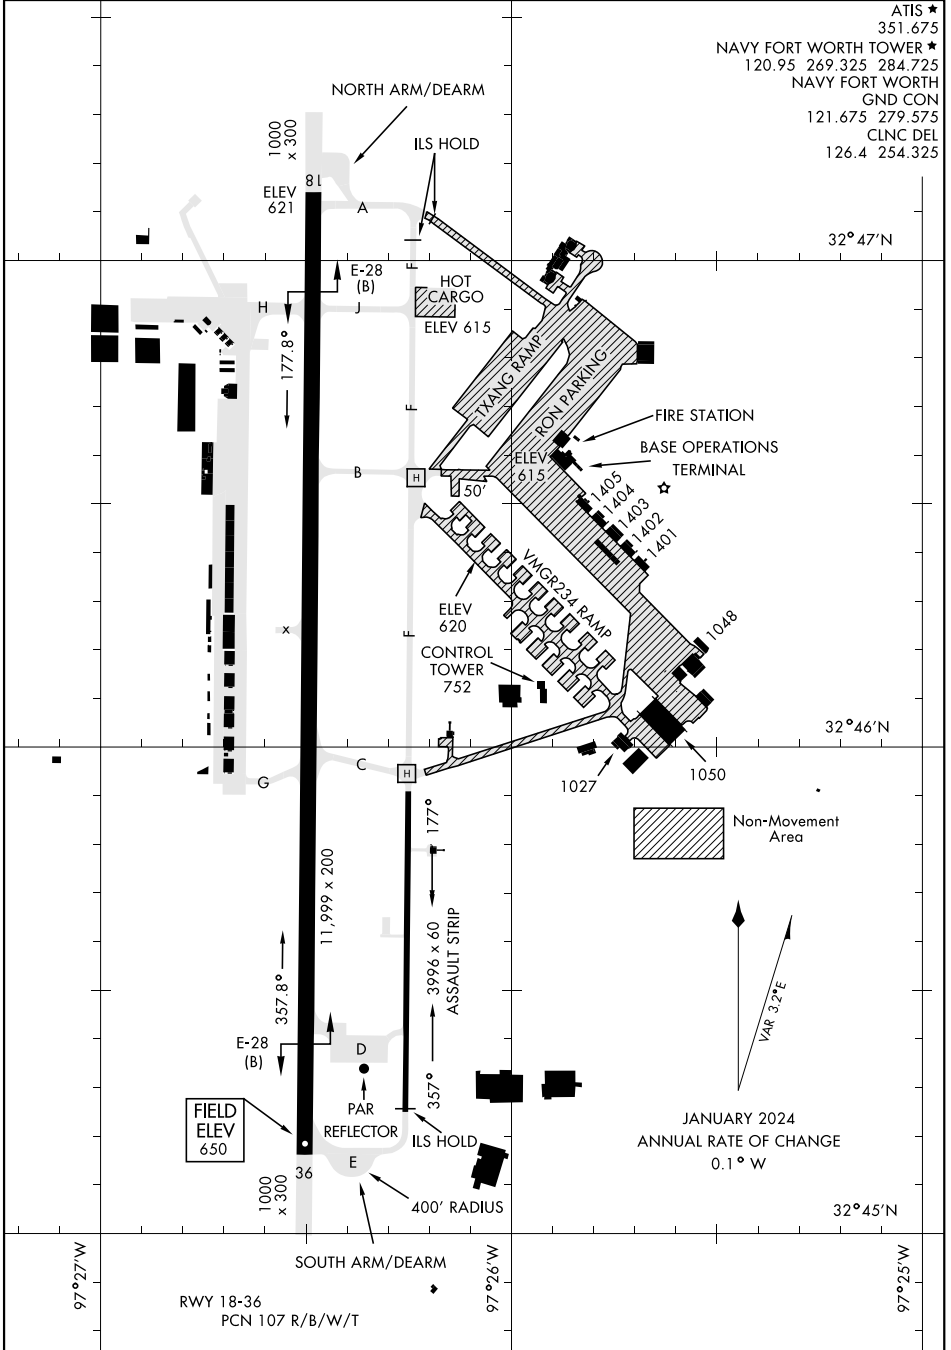

AIRPORT DIAGRAM

[USN]

FORT WORTH NAS JRB (CARSWELL FLD) (KNFW)

FORT WORTH, TEXAS

- ATIS ★ 351.675
- NAVY FORT WORTH TOWER ★ 120.95 269.325 284.725
- NAVY FORT WORTH GND CON 121.675 279.575
- CLNC DEL 126.4 254.325

SC-2, 21 MAR 2024 to 18 APR 2024

SC-2, 21 MAR 2024 to 18 APR 2024

AIRPORT DIAGRAM

FORT WORTH, TEXAS

FORT WORTH NAS JRB (CARSWELL FLD) (KNFW)