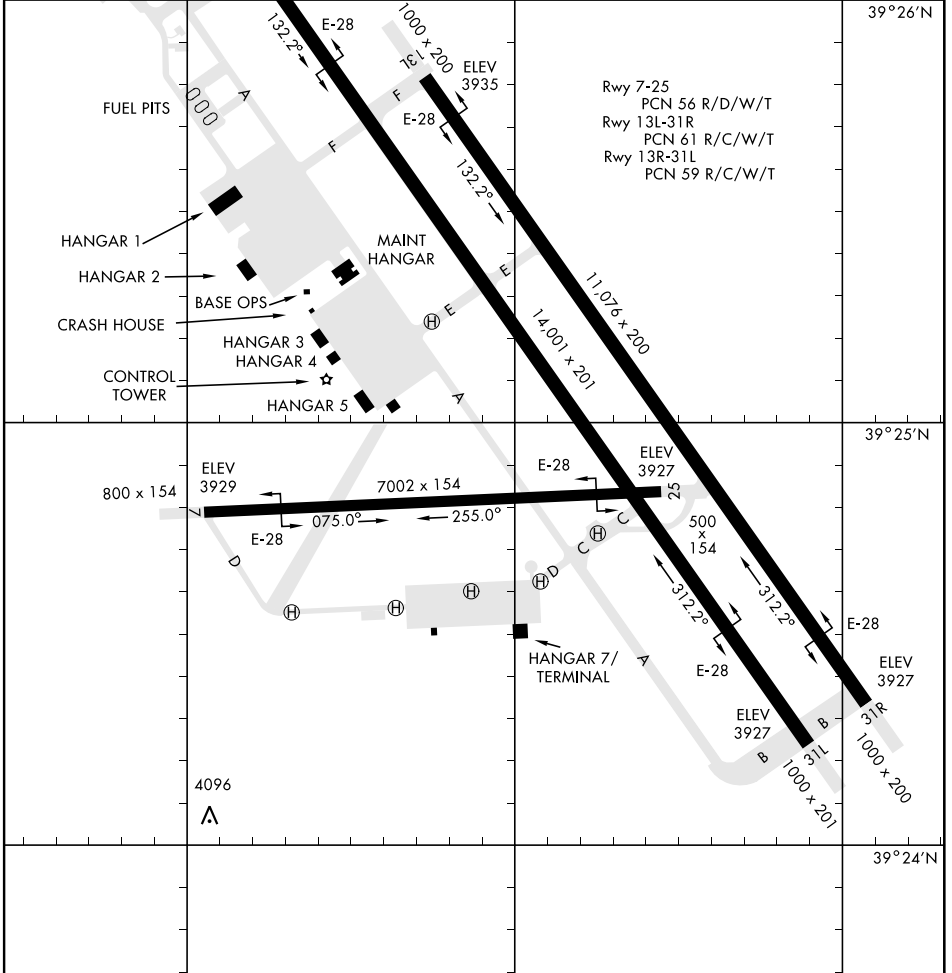

AIRPORT DIAGRAM

AFD-143 [USN]

FALLON NAS (VAN VOORHIS FLD) (KNFL)

FALLON, NEVADA

ATIS ★
 370.925
 NAVY FALLON TOWER ★
 119.25 340.2
 GND CON
 251.15
 CLNC DEL
 353.55

COMBAT AIRCRAFT LOADING AREA

MARCH 2020
 ANNUAL RATE OF CHANGE
 0.1 ° W

SW-4, 18 APR 2024 to 16 MAY 2024

SW-4, 18 APR 2024 to 16 MAY 2024

AIRPORT DIAGRAM

FALLON, NEVADA
FALLON NAS (VAN VOORHIS FLD) (KNFL)