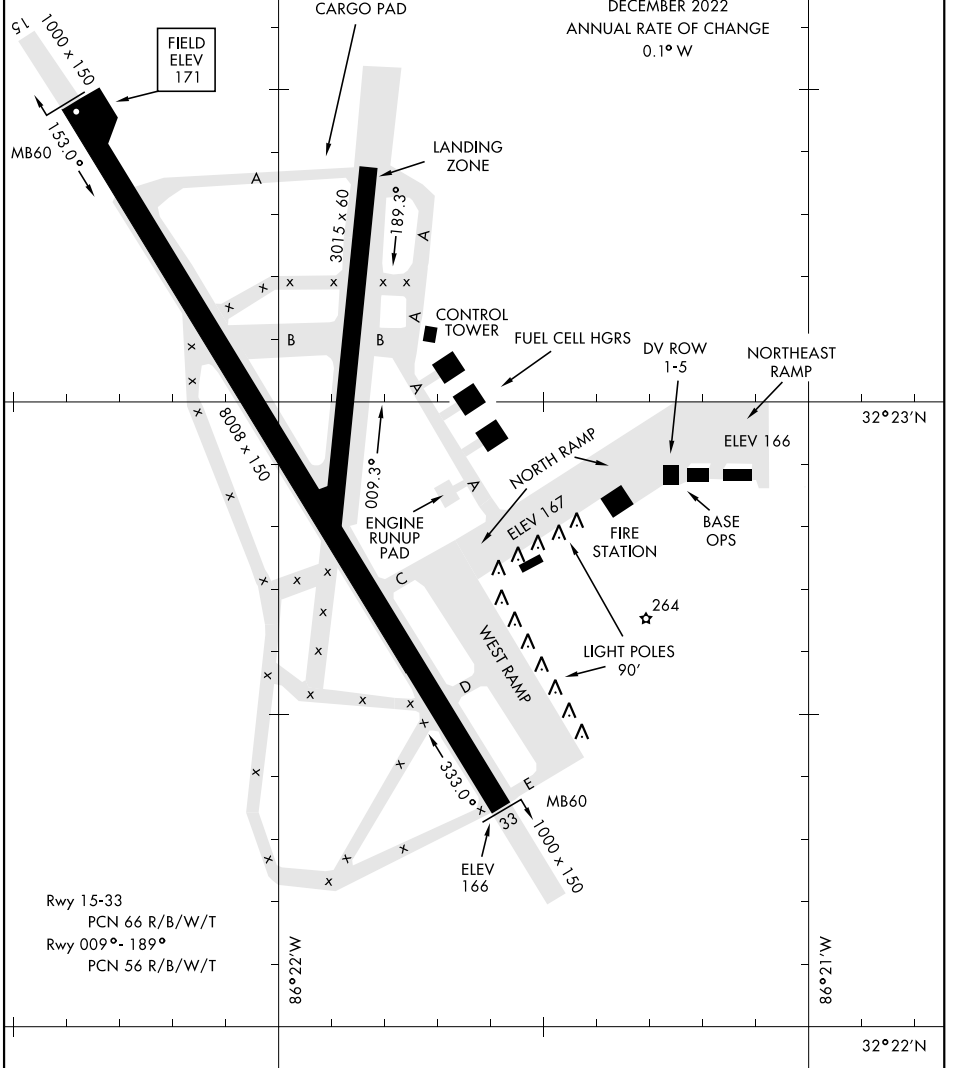

AIRPORT DIAGRAM

AL-274 [USAF]

MAXWELL AFB (KMXF)

MONTGOMERY, ALABAMA

ATIS ★
 134.7 269.9
 TOWER ★
 118.15 253.5
 GND CON
 127.15 289.4

32°24'N

32°23'N

32°22'N

Rwy 15-33
 PCN 66 R/B/W/T
 Rwy 009 - 189°
 PCN 56 R/B/W/T

SE-4, 18 APR 2024 to 16 MAY 2024

SE-4, 18 APR 2024 to 16 MAY 2024

AIRPORT DIAGRAM

MONTGOMERY, ALABAMA

MAXWELL AFB (KMXF)