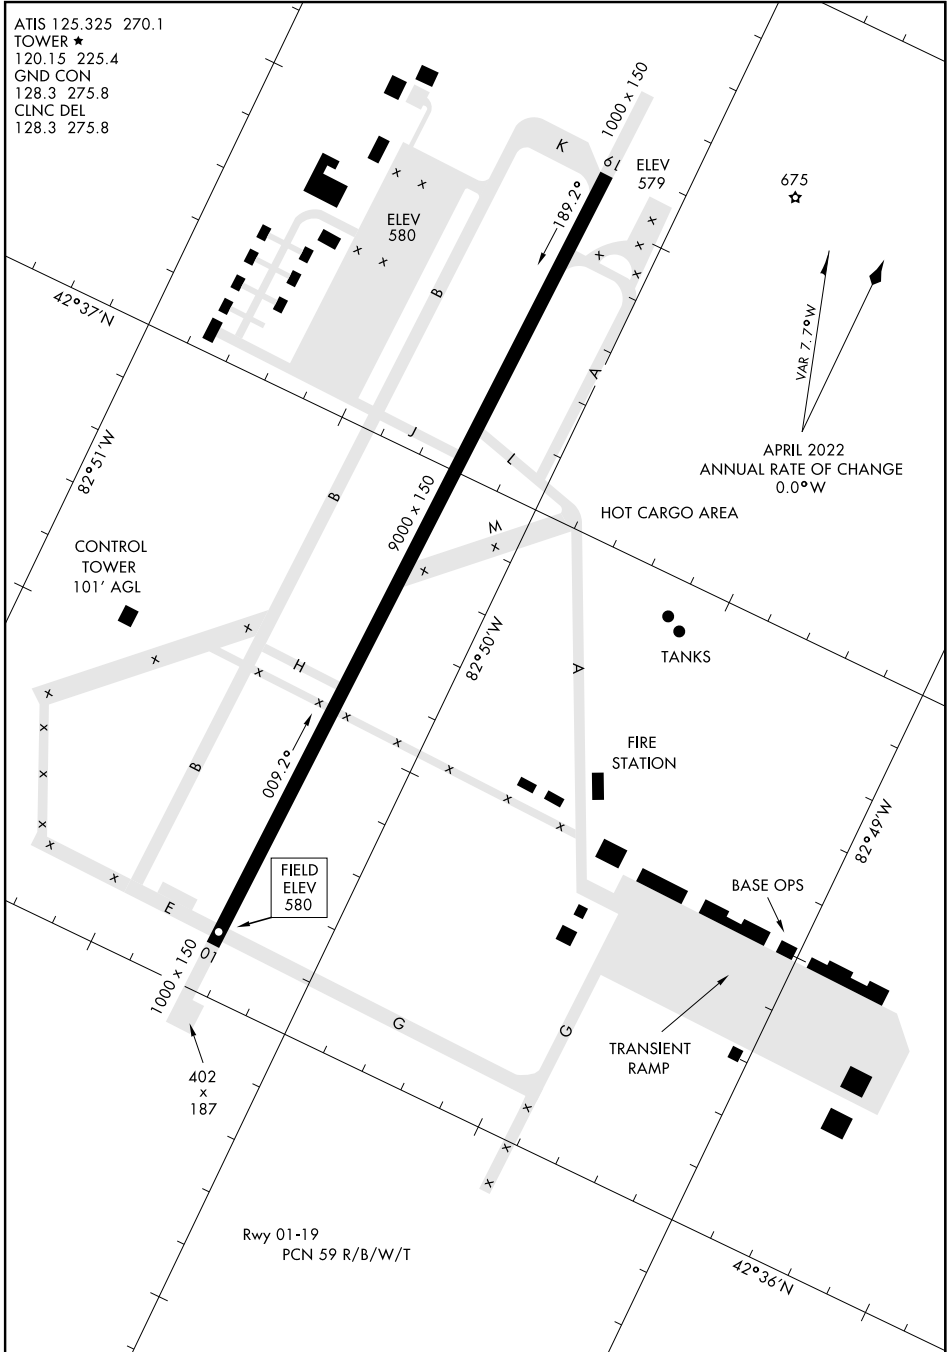

22111

AIRPORT DIAGRAM

AL-276 [USAF]

SELFRIDGE ANGB (KMTC)

MT. CLEMENS, MICHIGAN

ATIS 125.325 270.1
 TOWER ★
 120.15 225.4
 GND CON
 128.3 275.8
 CLNC DEL
 128.3 275.8

APRIL 2022
 ANNUAL RATE OF CHANGE
 0.0°W

EC-1, 21 MAR 2024 to 18 APR 2024

EC-1, 21 MAR 2024 to 18 APR 2024

AIRPORT DIAGRAM

MT. CLEMENS, MICHIGAN

SELFRIDGE ANGB (KMTC)