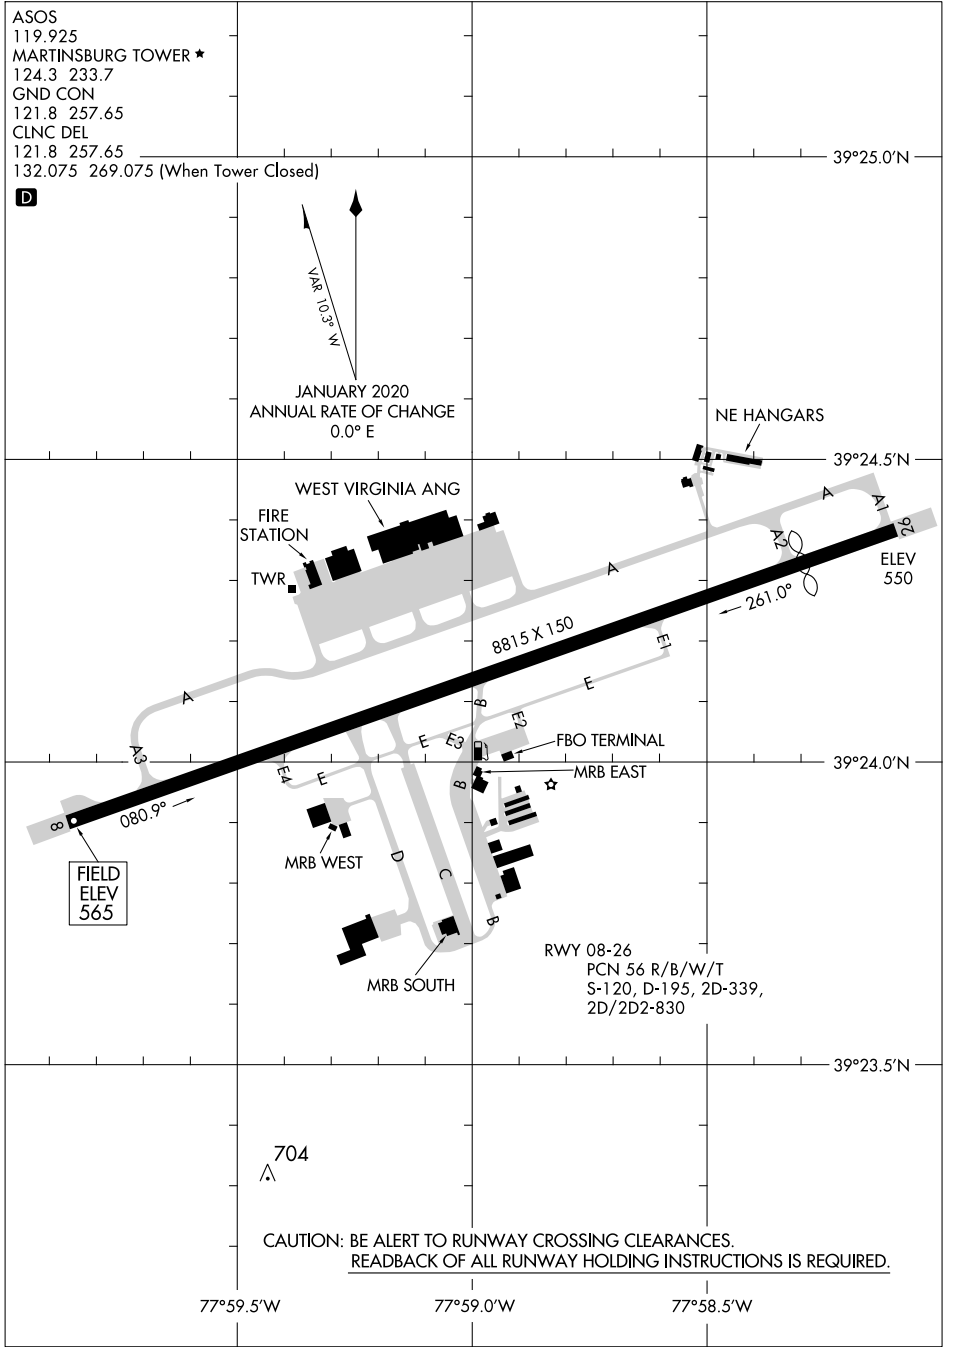

22195 **AIRPORT DIAGRAM** EASTERN WV RGNL/SHEPHERD FLD (MR.B)
 AL-249 (FAA) MARTINSBURG, WEST VIRGINIA

NE-4, 18 APR 2024 to 16 MAY 2024

NE-4, 18 APR 2024 to 16 MAY 2024

AIRPORT DIAGRAM MARTINSBURG, WEST VIRGINIA
 22195 EASTERN WV RGNL/SHEPHERD FLD (MR.B)