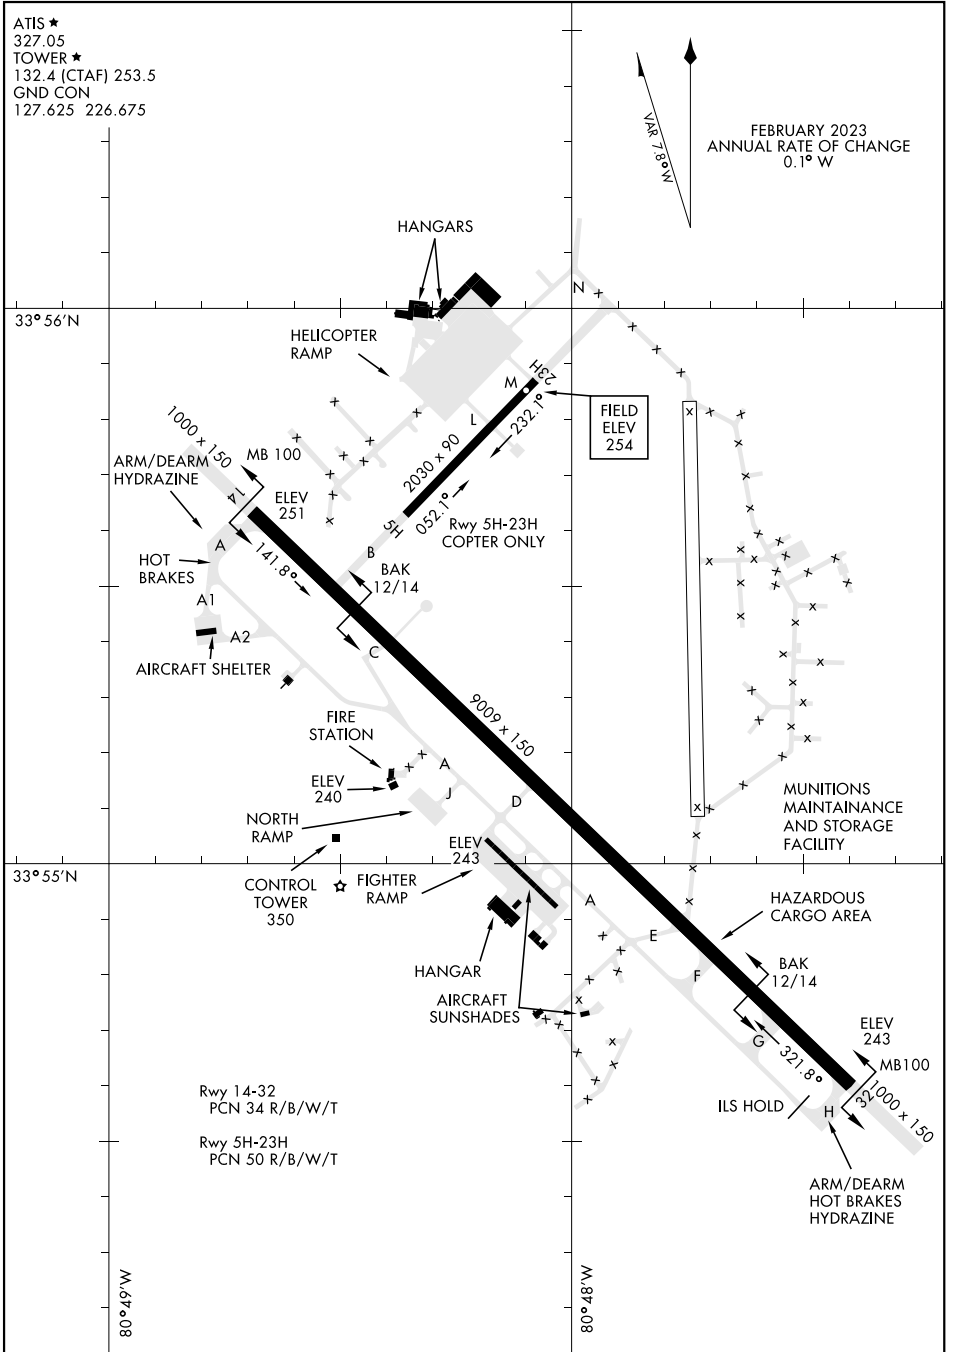

AIRPORT DIAGRAM

AL-951 [USAF]

MC ENTIRE JNGB (KMMT)

EASTOVER, SOUTH CAROLINA

ATIS ★
 327.05
 TOWER ★
 132.4 (CTAF) 253.5
 GND CON
 127.625 226.675

FEBRUARY 2023
 ANNUAL RATE OF CHANGE
 0.1° W

SE-2, 21 MAR 2024 to 18 APR 2024

SE-2, 21 MAR 2024 to 18 APR 2024

AIRPORT DIAGRAM

EASTOVER, SOUTH CAROLINA

MC ENTIRE JNGB (KMMT)