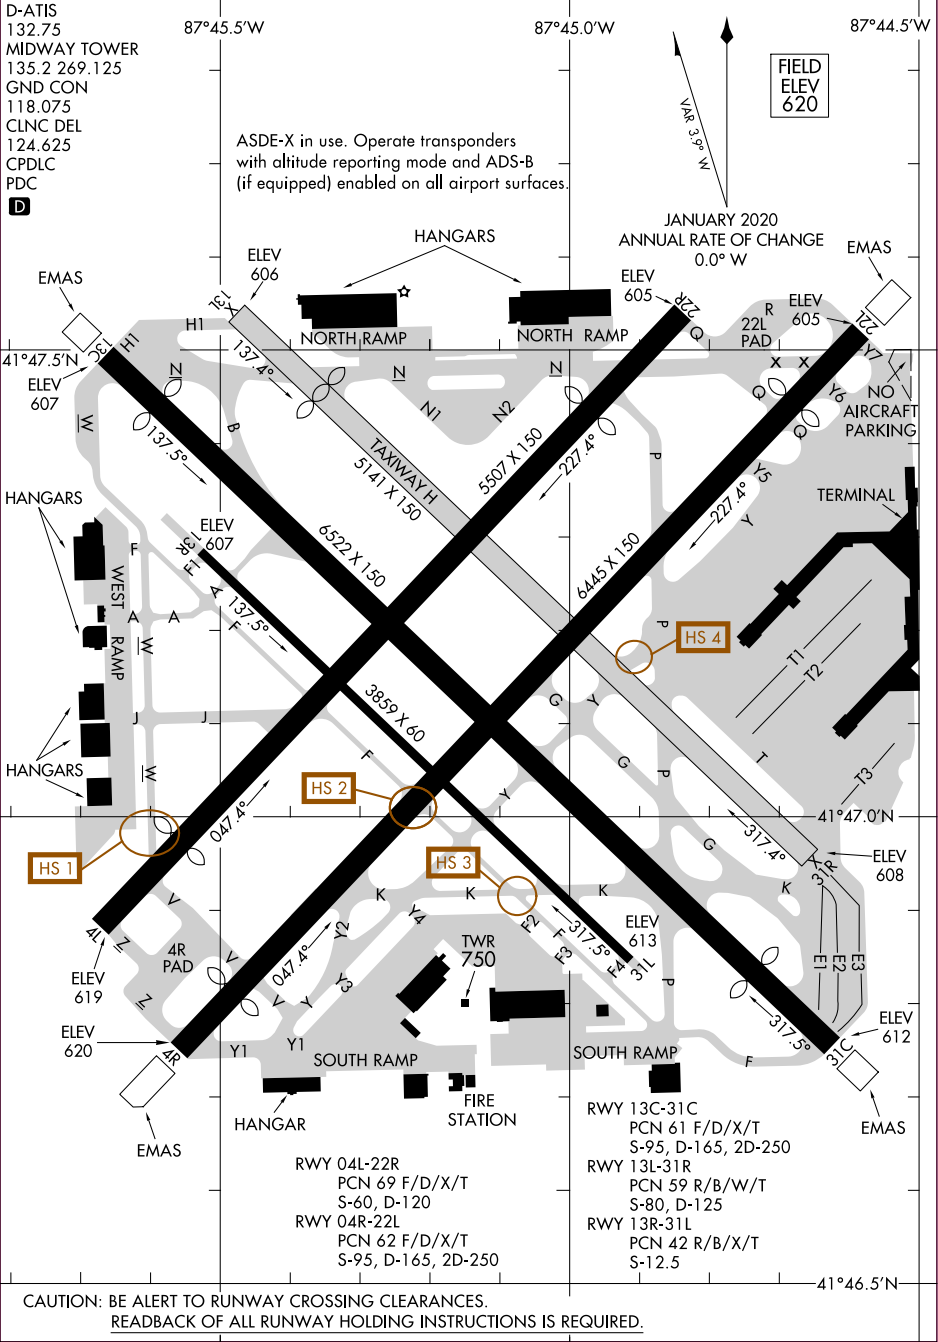

AIRPORT DIAGRAM

AL-81 (FAA)

CHICAGO MIDWAY INTL (MDW)
CHICAGO, ILLINOIS

EC-3, 25 JAN 2024 to 22 FEB 2024

EC-3, 25 JAN 2024 to 22 FEB 2024

AIRPORT DIAGRAM

CHICAGO, ILLINOIS
CHICAGO MIDWAY INTL (MDW)